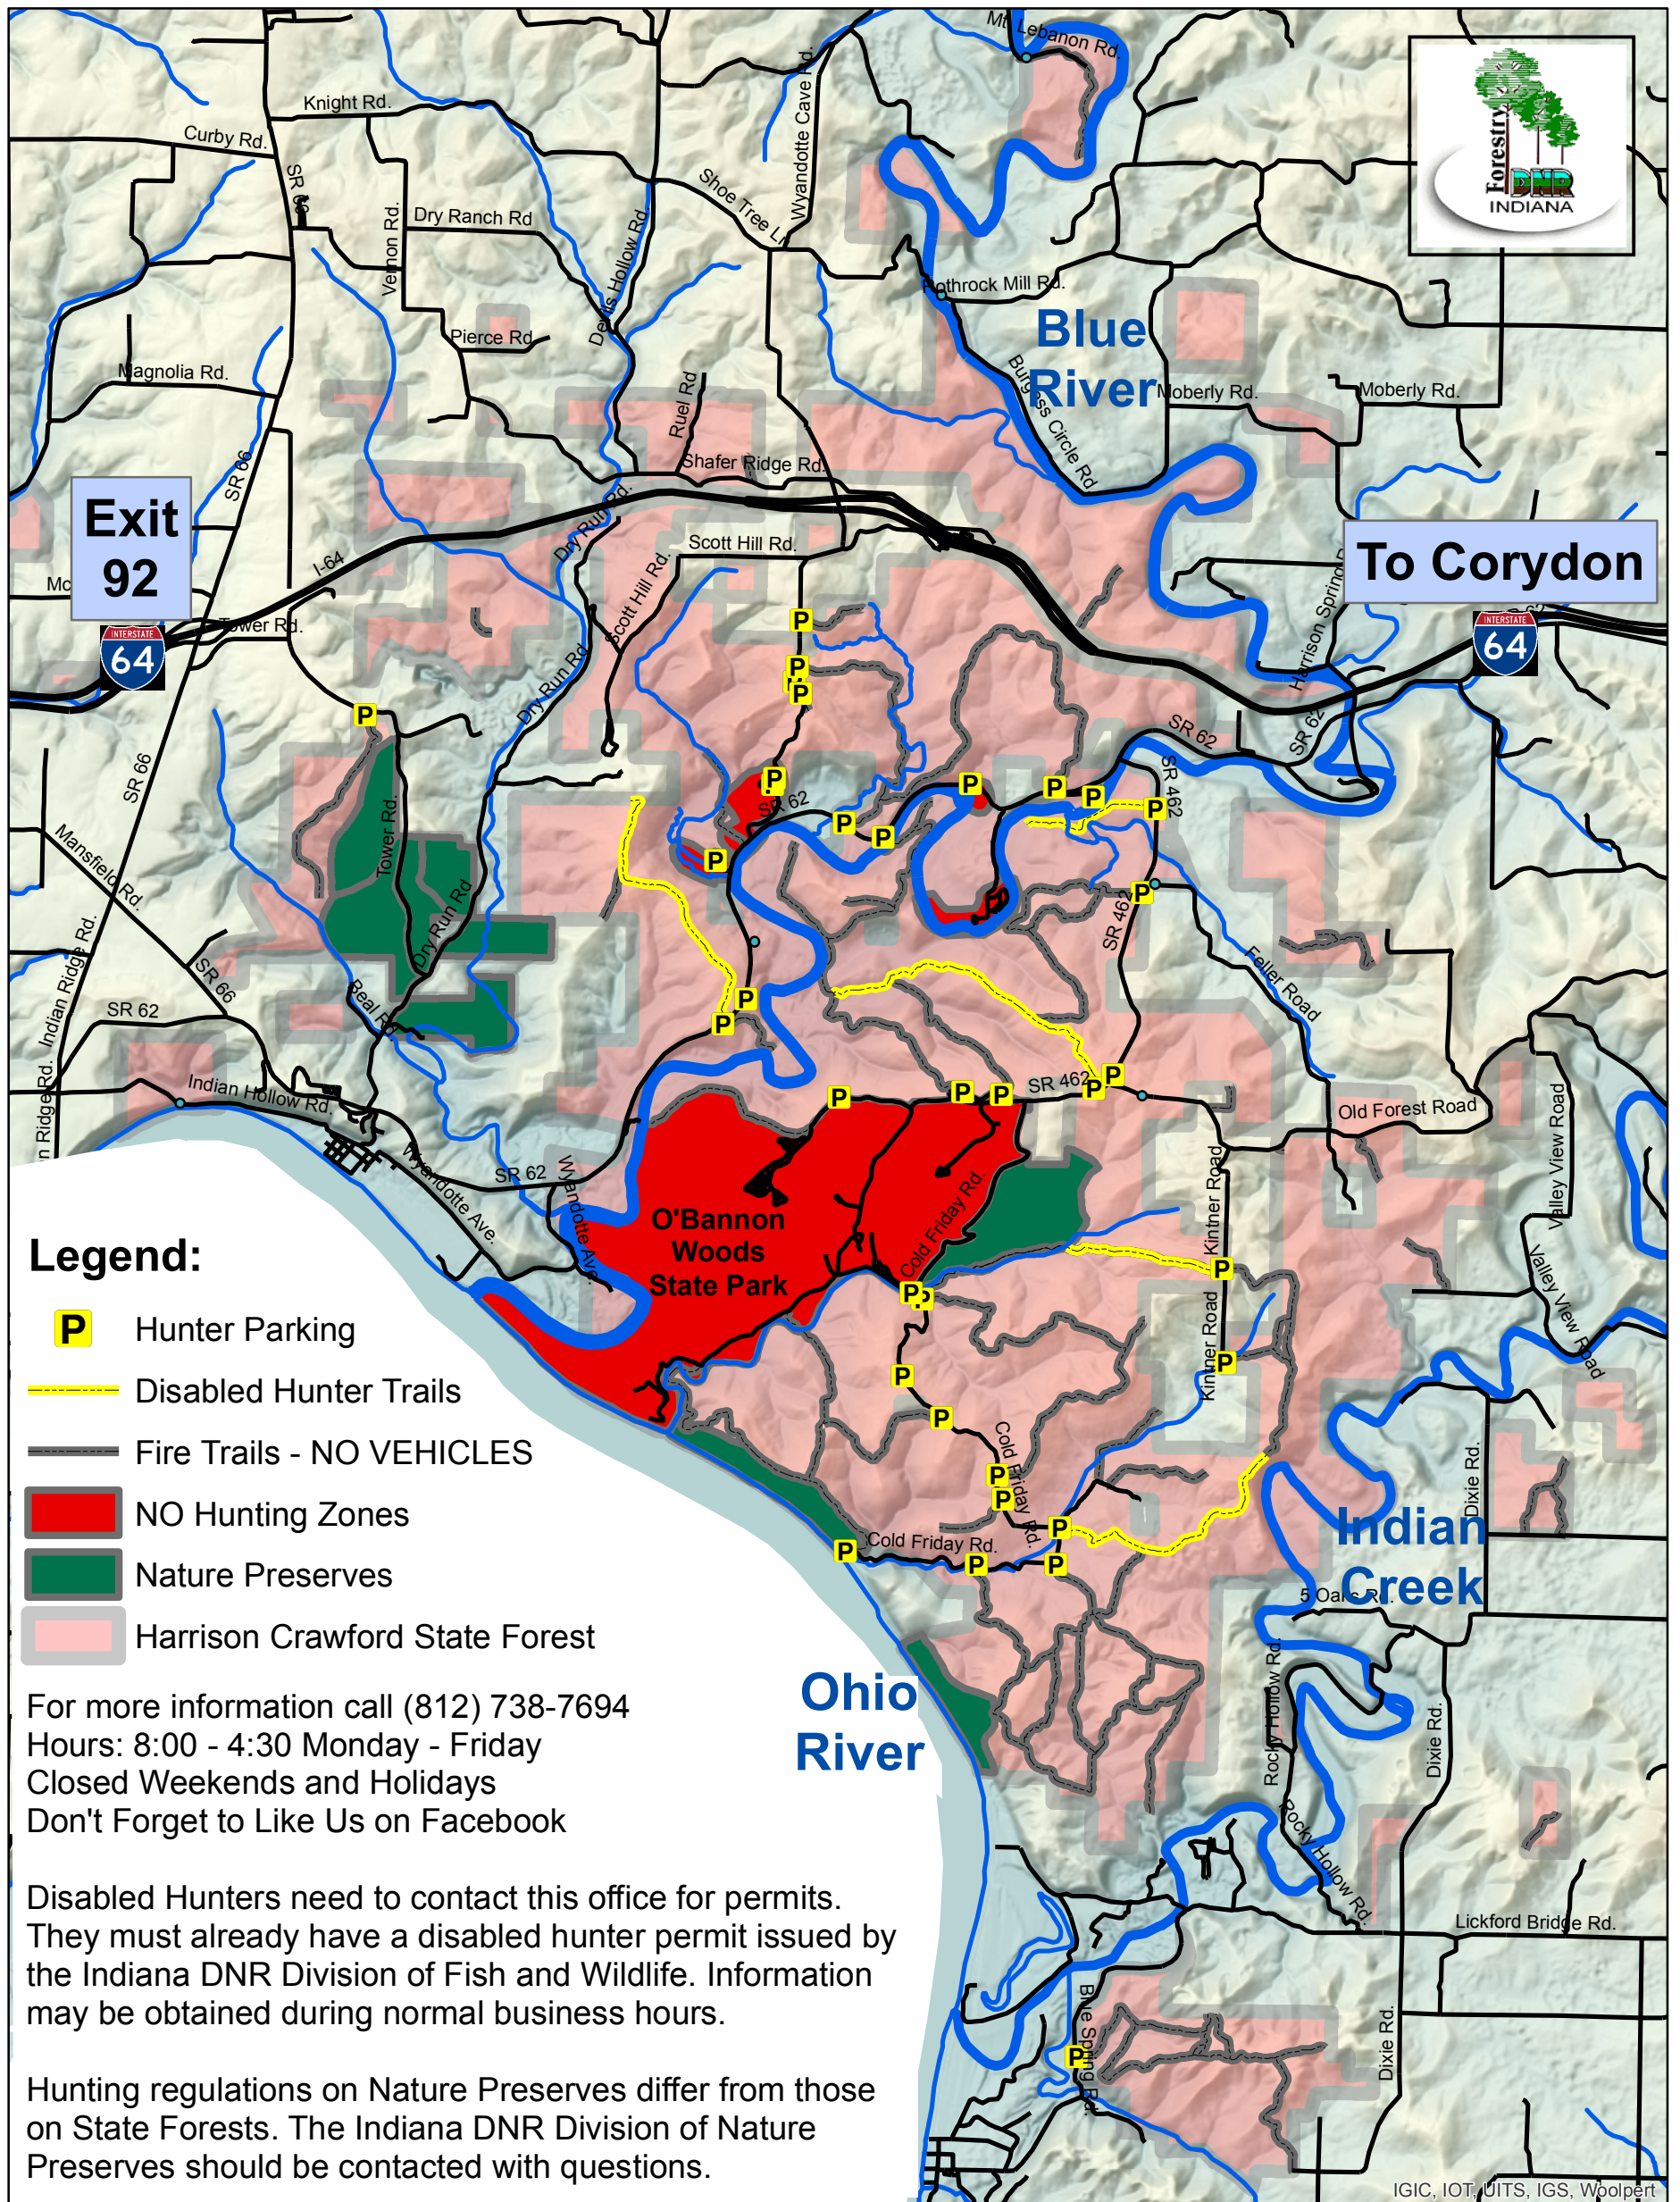

Harrison-Crawford State Forest

Indiana Department of Natural Resources

Division of Forestry

Hunting Map

Legend:

- P** Hunter Parking
- Disabled Hunter Trails
- Fire Trails - NO VEHICLES
- NO Hunting Zones
- Nature Preserves
- Harrison Crawford State Forest