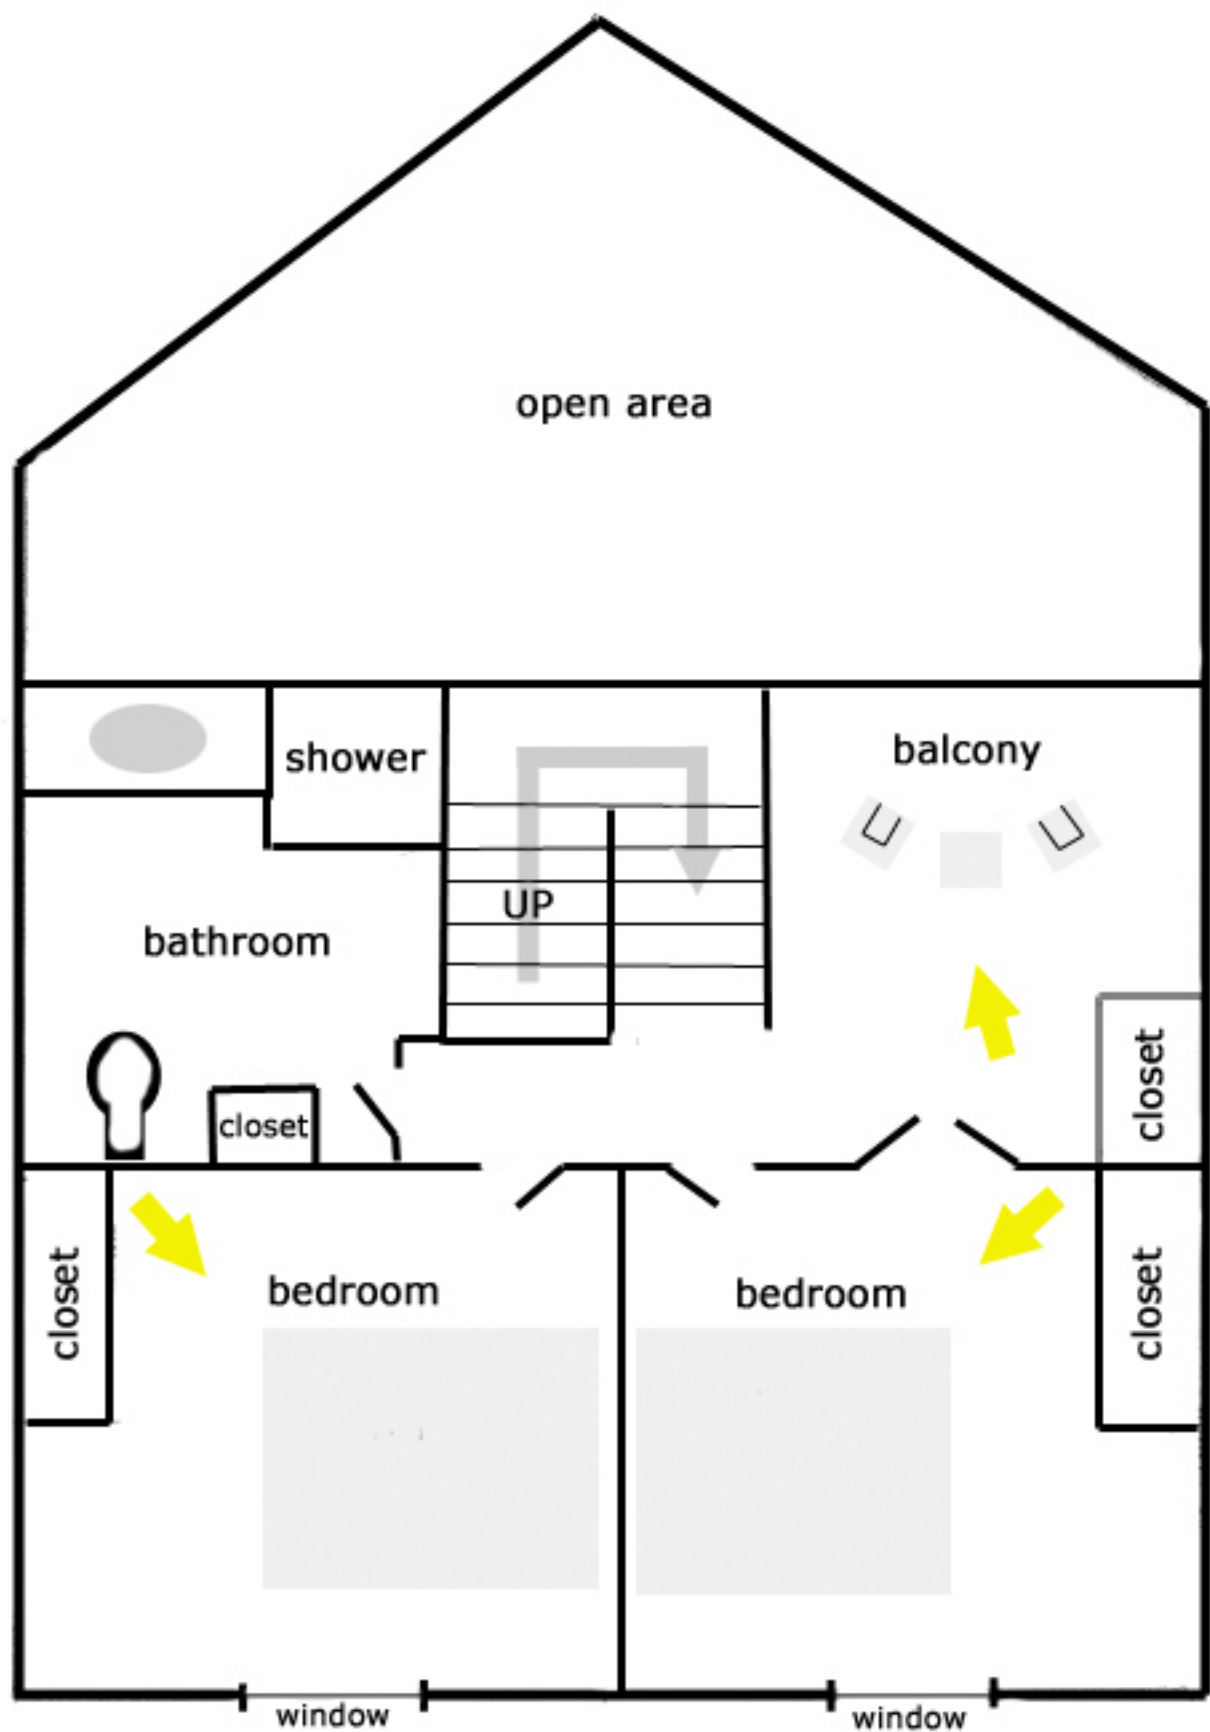

**Indiana Department of Natural Resources – Division of Forestry
Covered Bridge Retreat Lodge**

Upper Level

Main Level

Lower Level

**Click on the floor plan you would like to view,
then click yellow arrows to view photos from those angles.**

**View other facilities at
Covered Bridge Retreat**

Lower Level

Covered Bridge Resort Lodge

(not to scale)

[Return to lodge photo](#)

Main Level

Covered Bridge Resort Lodge
(not to scale)

[Return to lodge photo](#)

Upper Level

Covered Bridge Resort Lodge
(not to scale)

[Return to lodge photo](#)

Covered Bridge Lodge – Views in the lower level

Dining area

*Return to
floor plan:*

Upper level

Main level

Lower level

*Return to
lodge photo*

Covered Bridge Lodge – Views in the lower level

Kitchen

*Return to
floor plan:*

[Upper level](#)

[Main level](#)

[Lower level](#)