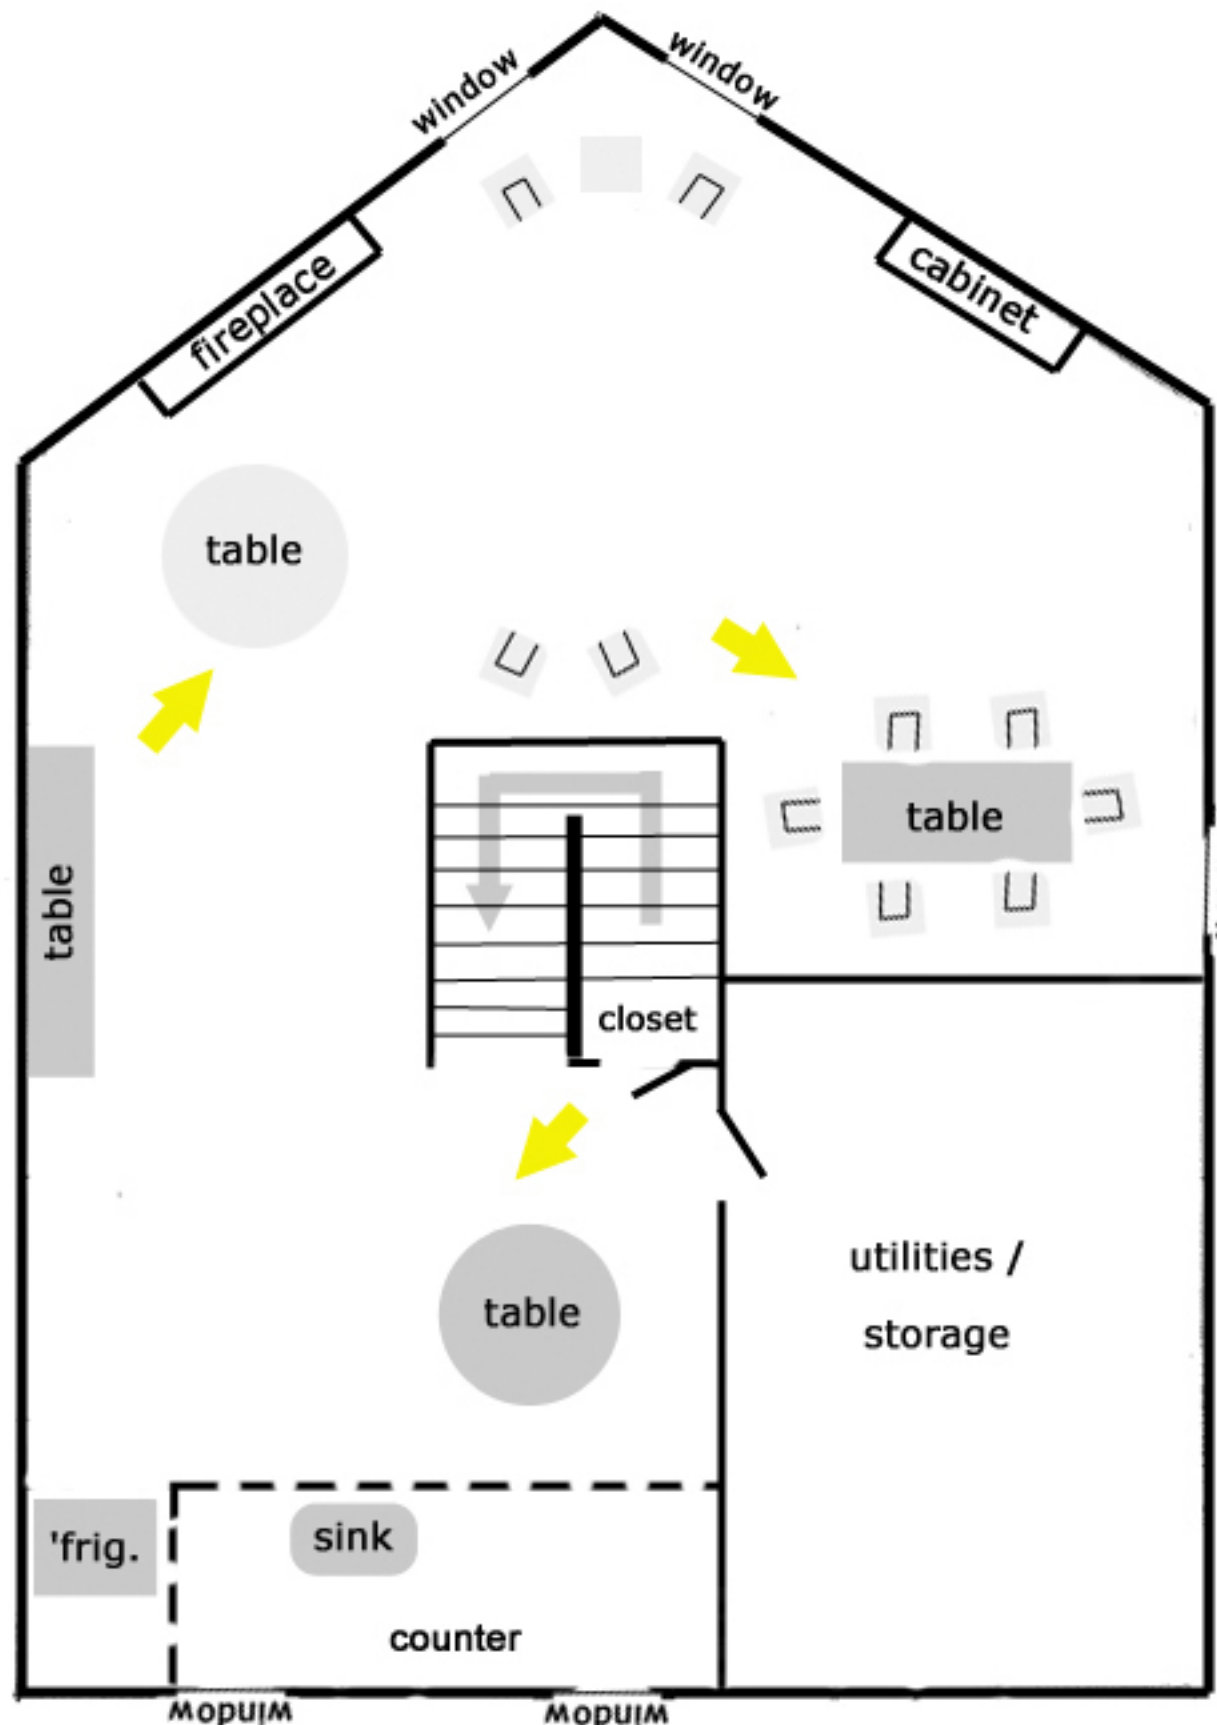

**Indiana Department of Natural Resources – Division of Forestry
Covered Bridge Retreat Lodge**

Upper Level

Main Level

Lower Level

**Click on the floor plan you would like to view,
then click yellow arrows to view photos from those angles.**

**View other facilities at
Covered Bridge Retreat**

Lower Level

Covered Bridge Resort Lodge

(not to scale)

[Return to lodge photo](#)

Main Level

Covered Bridge Resort Lodge
(not to scale)

[Return to lodge photo](#)

Upper Level

Covered Bridge Resort Lodge
(not to scale)

[Return to lodge photo](#)

Covered Bridge Lodge – Views in the lower level

Dining area

*Return to
floor plan:*

Upper level

Main level

Lower level

*Return to
lodge photo*

Covered Bridge Lodge – Views in the lower level

Kitchen

*Return to
floor plan:*

[Upper level](#)

[Main level](#)

[Lower level](#)