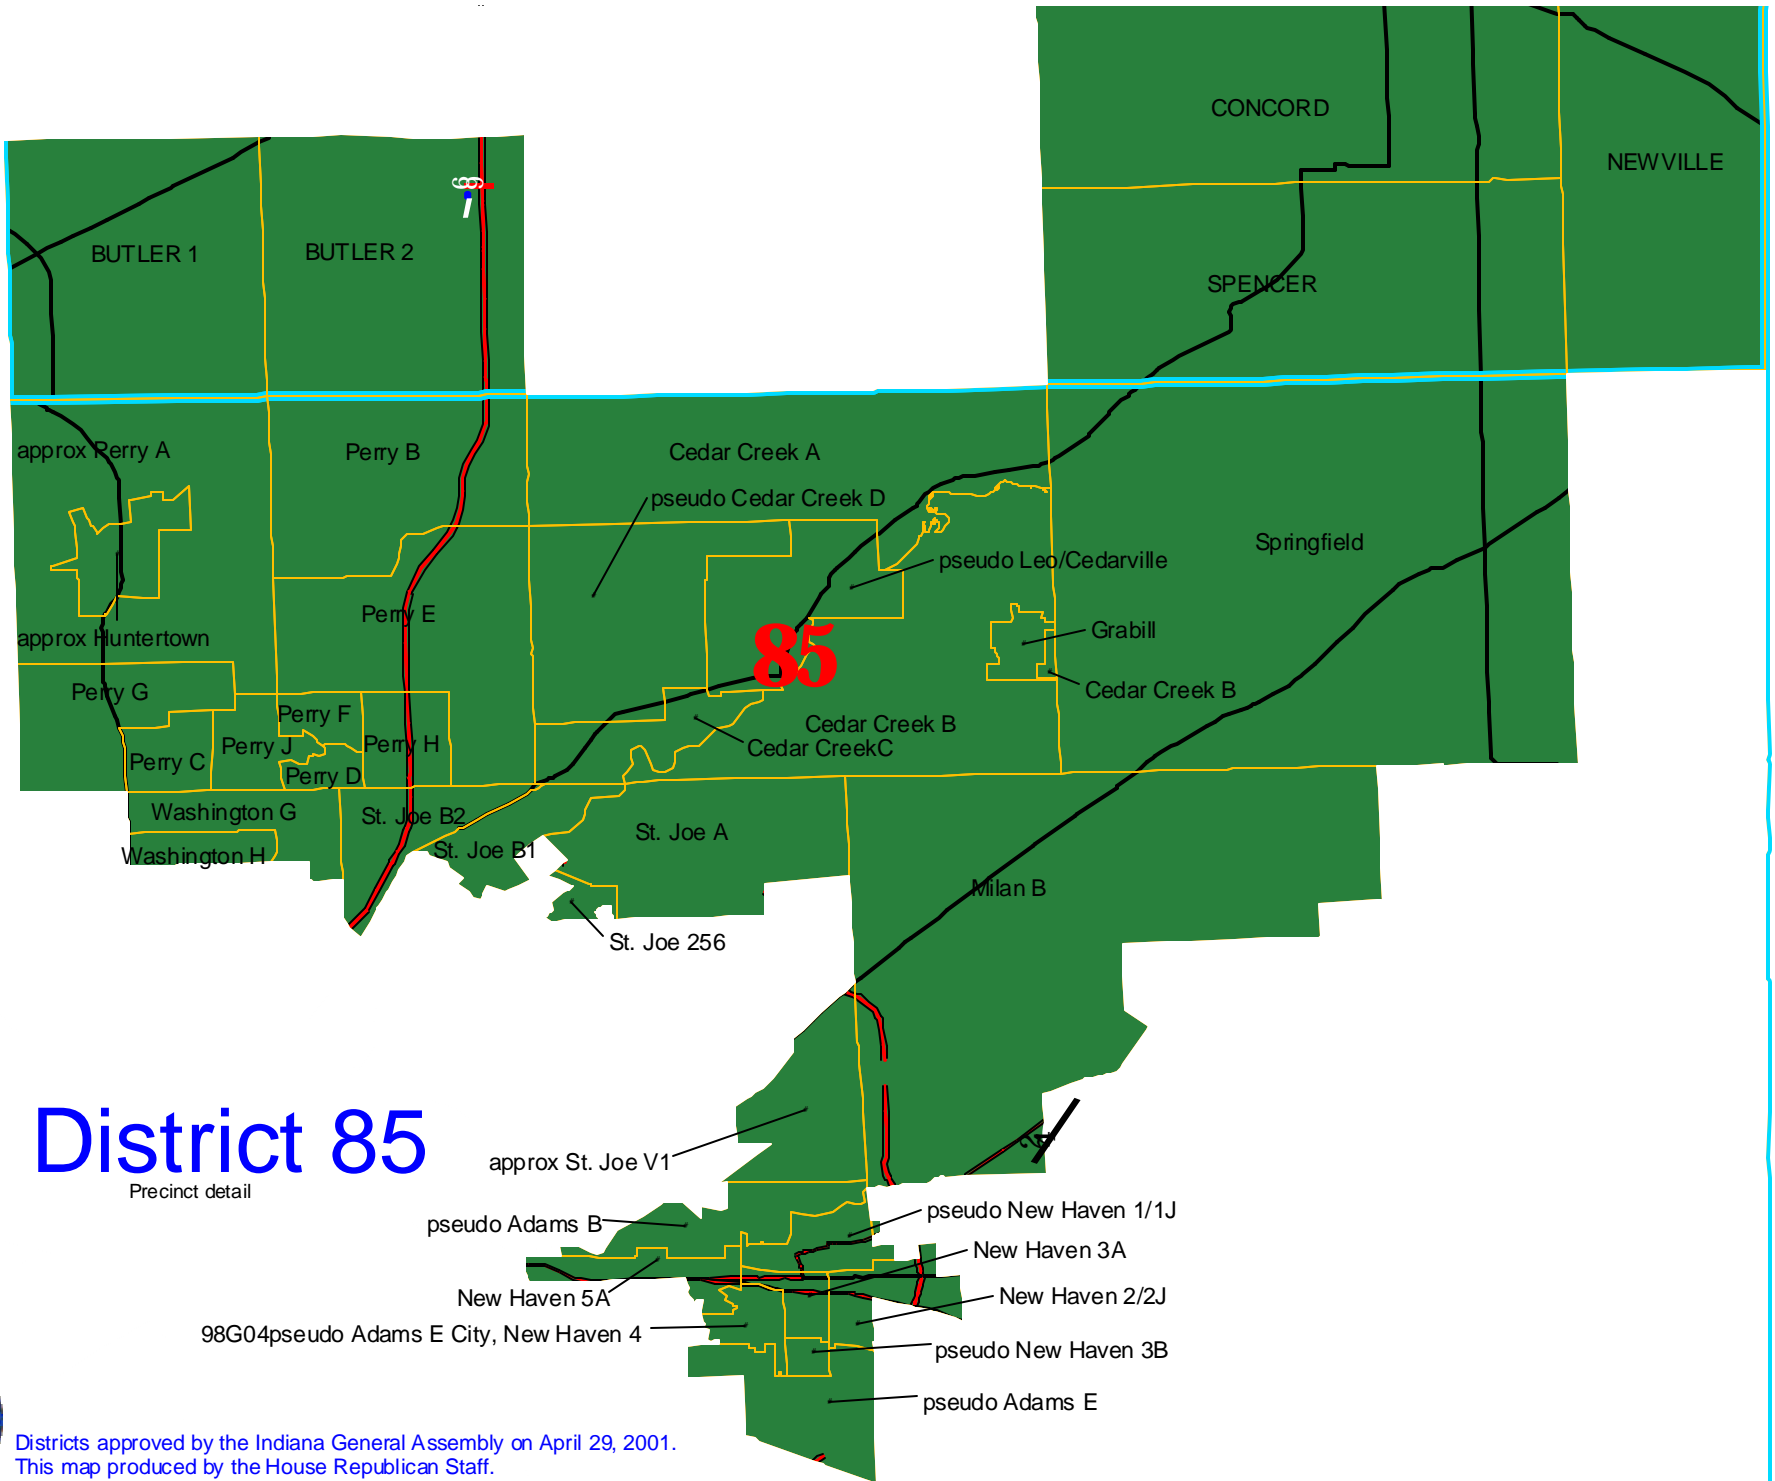

# Indiana House Districts

## District 85

Precinct detail

Districts approved by the Indiana General Assembly on April 29, 2001.  
This map produced by the House Republican Staff.