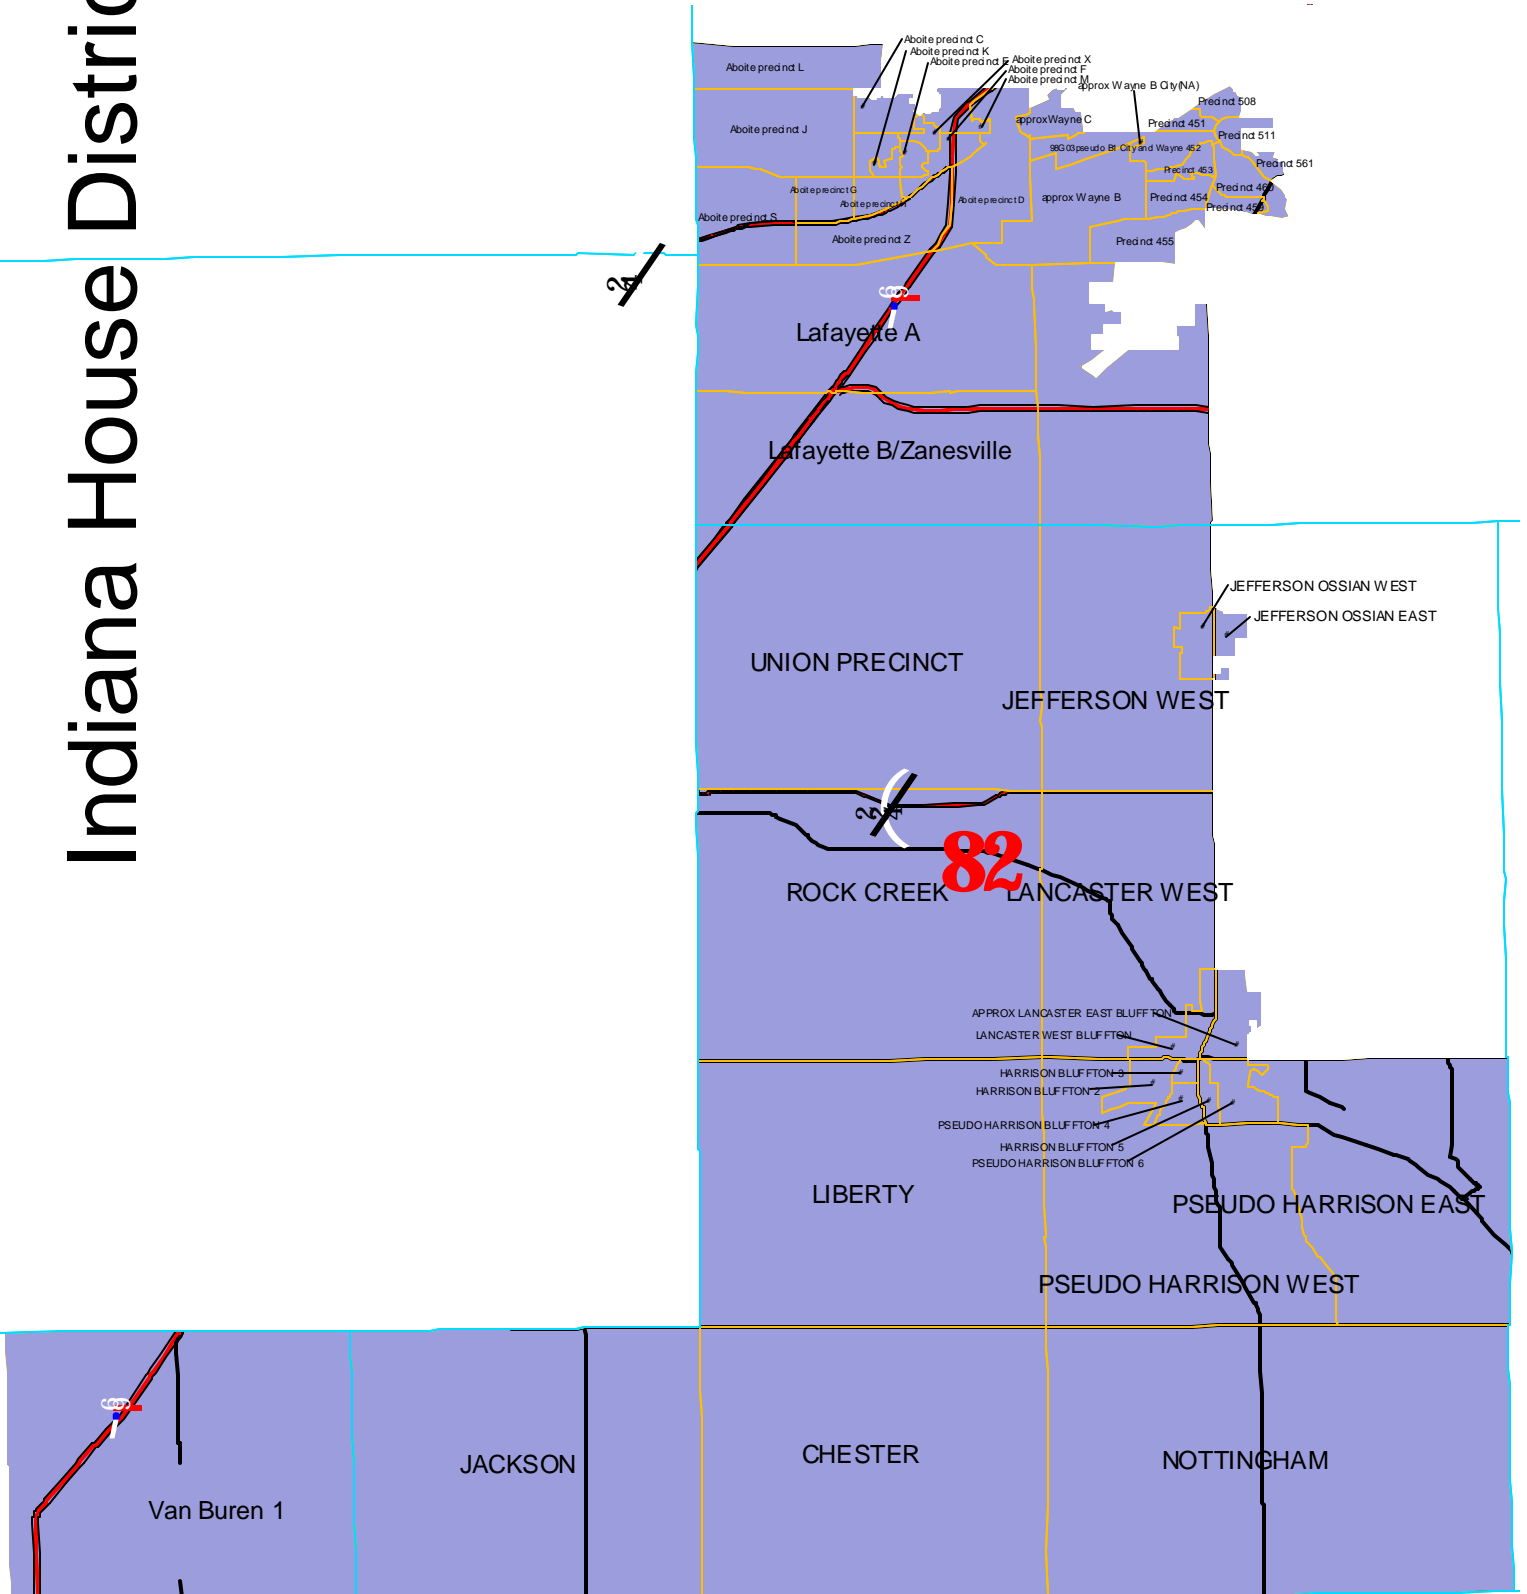

Indiana House Districts

District 82

Precinct detail

Districts approved by the Indiana General Assembly on April 29, 2001. This map produced by the House Republican Staff.