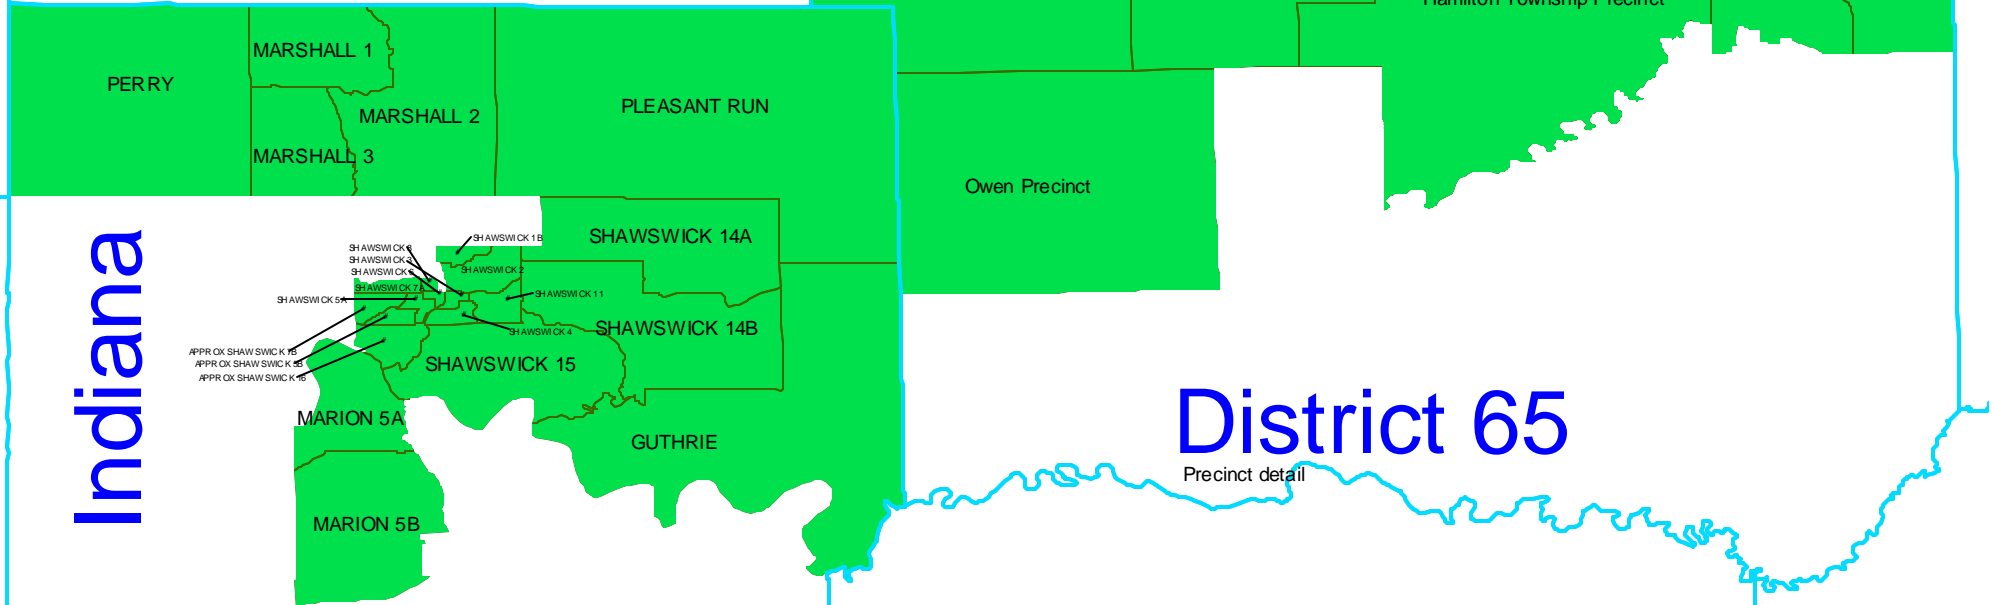

House Districts

65

District 65

Precinct detail

Districts approved by the Indiana General Assembly on April 29, 2001.
This map produced by the House Republican Staff.