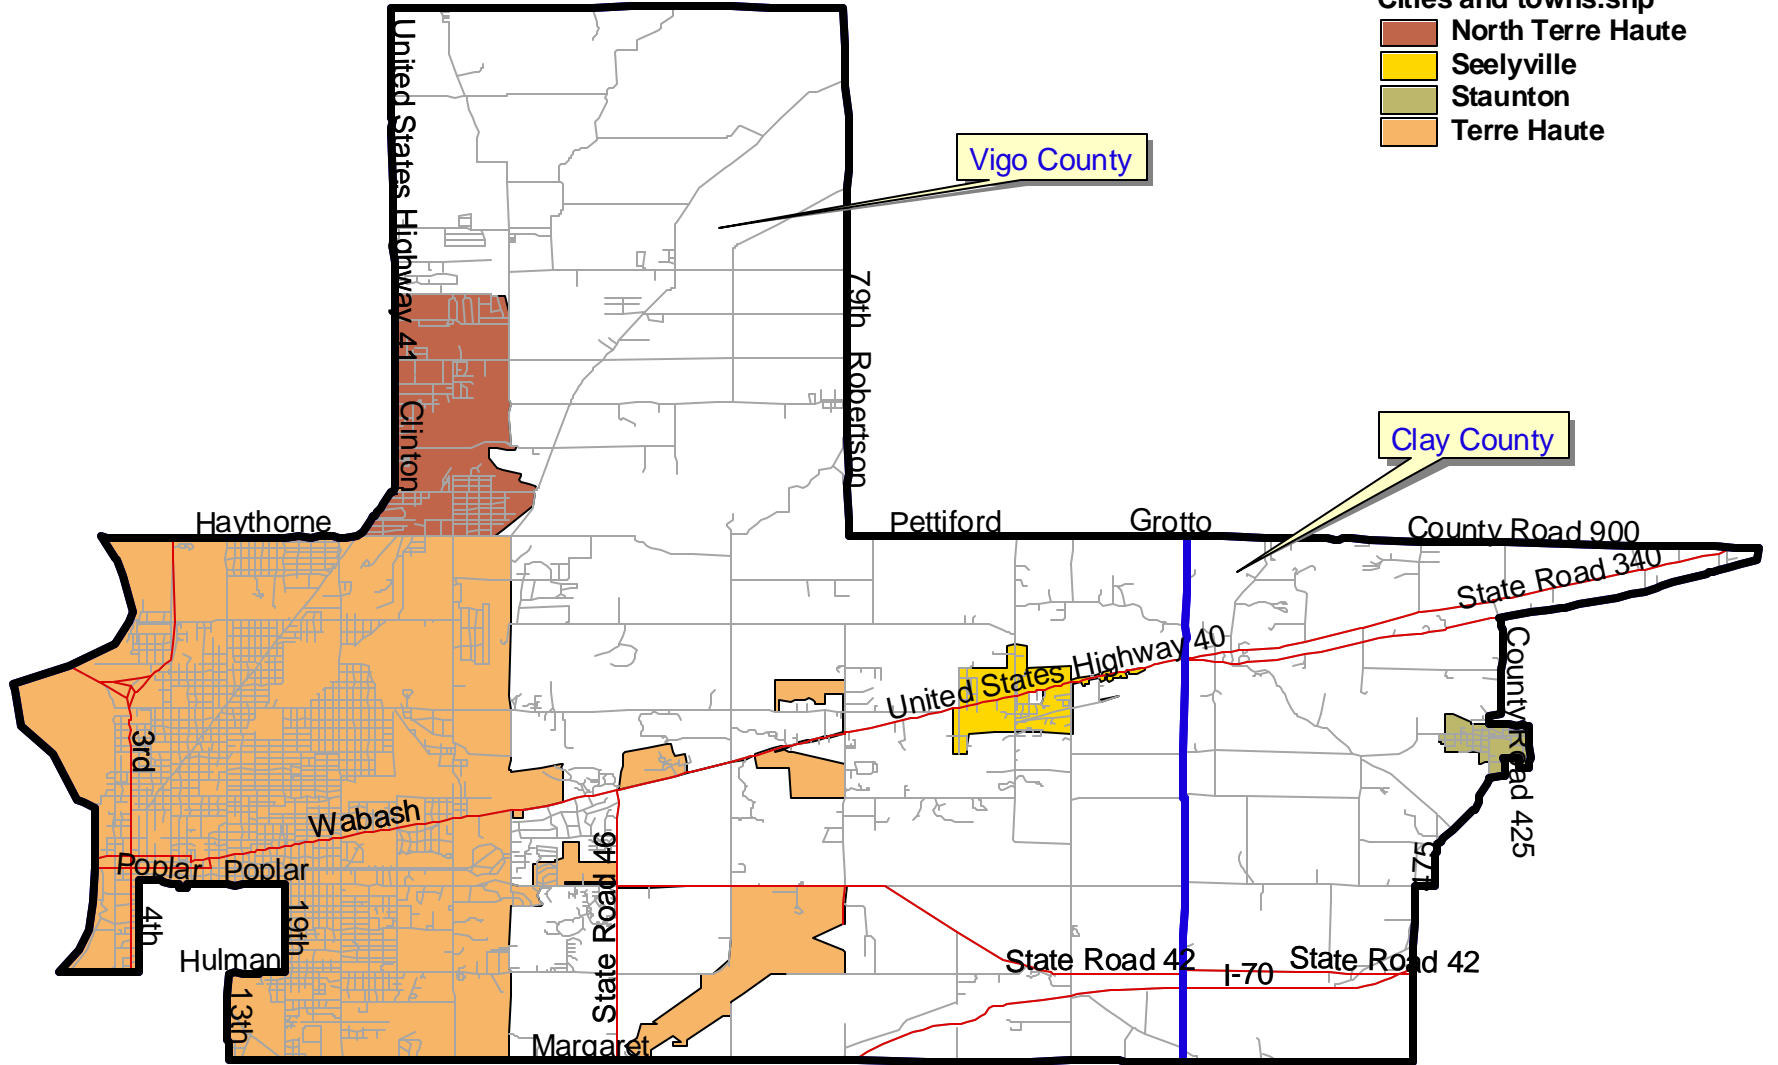

-  District 43.shp
-  County.shp
-  Major streets.shp
-  District outline.shp
-  Streets.shp
- Cities and towns.shp
  -  North Terre Haute
  -  Seelyville
  -  Staunton
  -  Terre Haute

Vigo County

Clay County

United States Highway 41

79th Robertson

Haythorne

Pettiford

Grotto

County Road 900

State Road 340

United States Highway 40

County Road 425

3rd

Wabash

Poplar Poplar

4th

Hulman

19th

State Road 46

State Road 42

I-70

State Road 42

Margaret

57th

13th