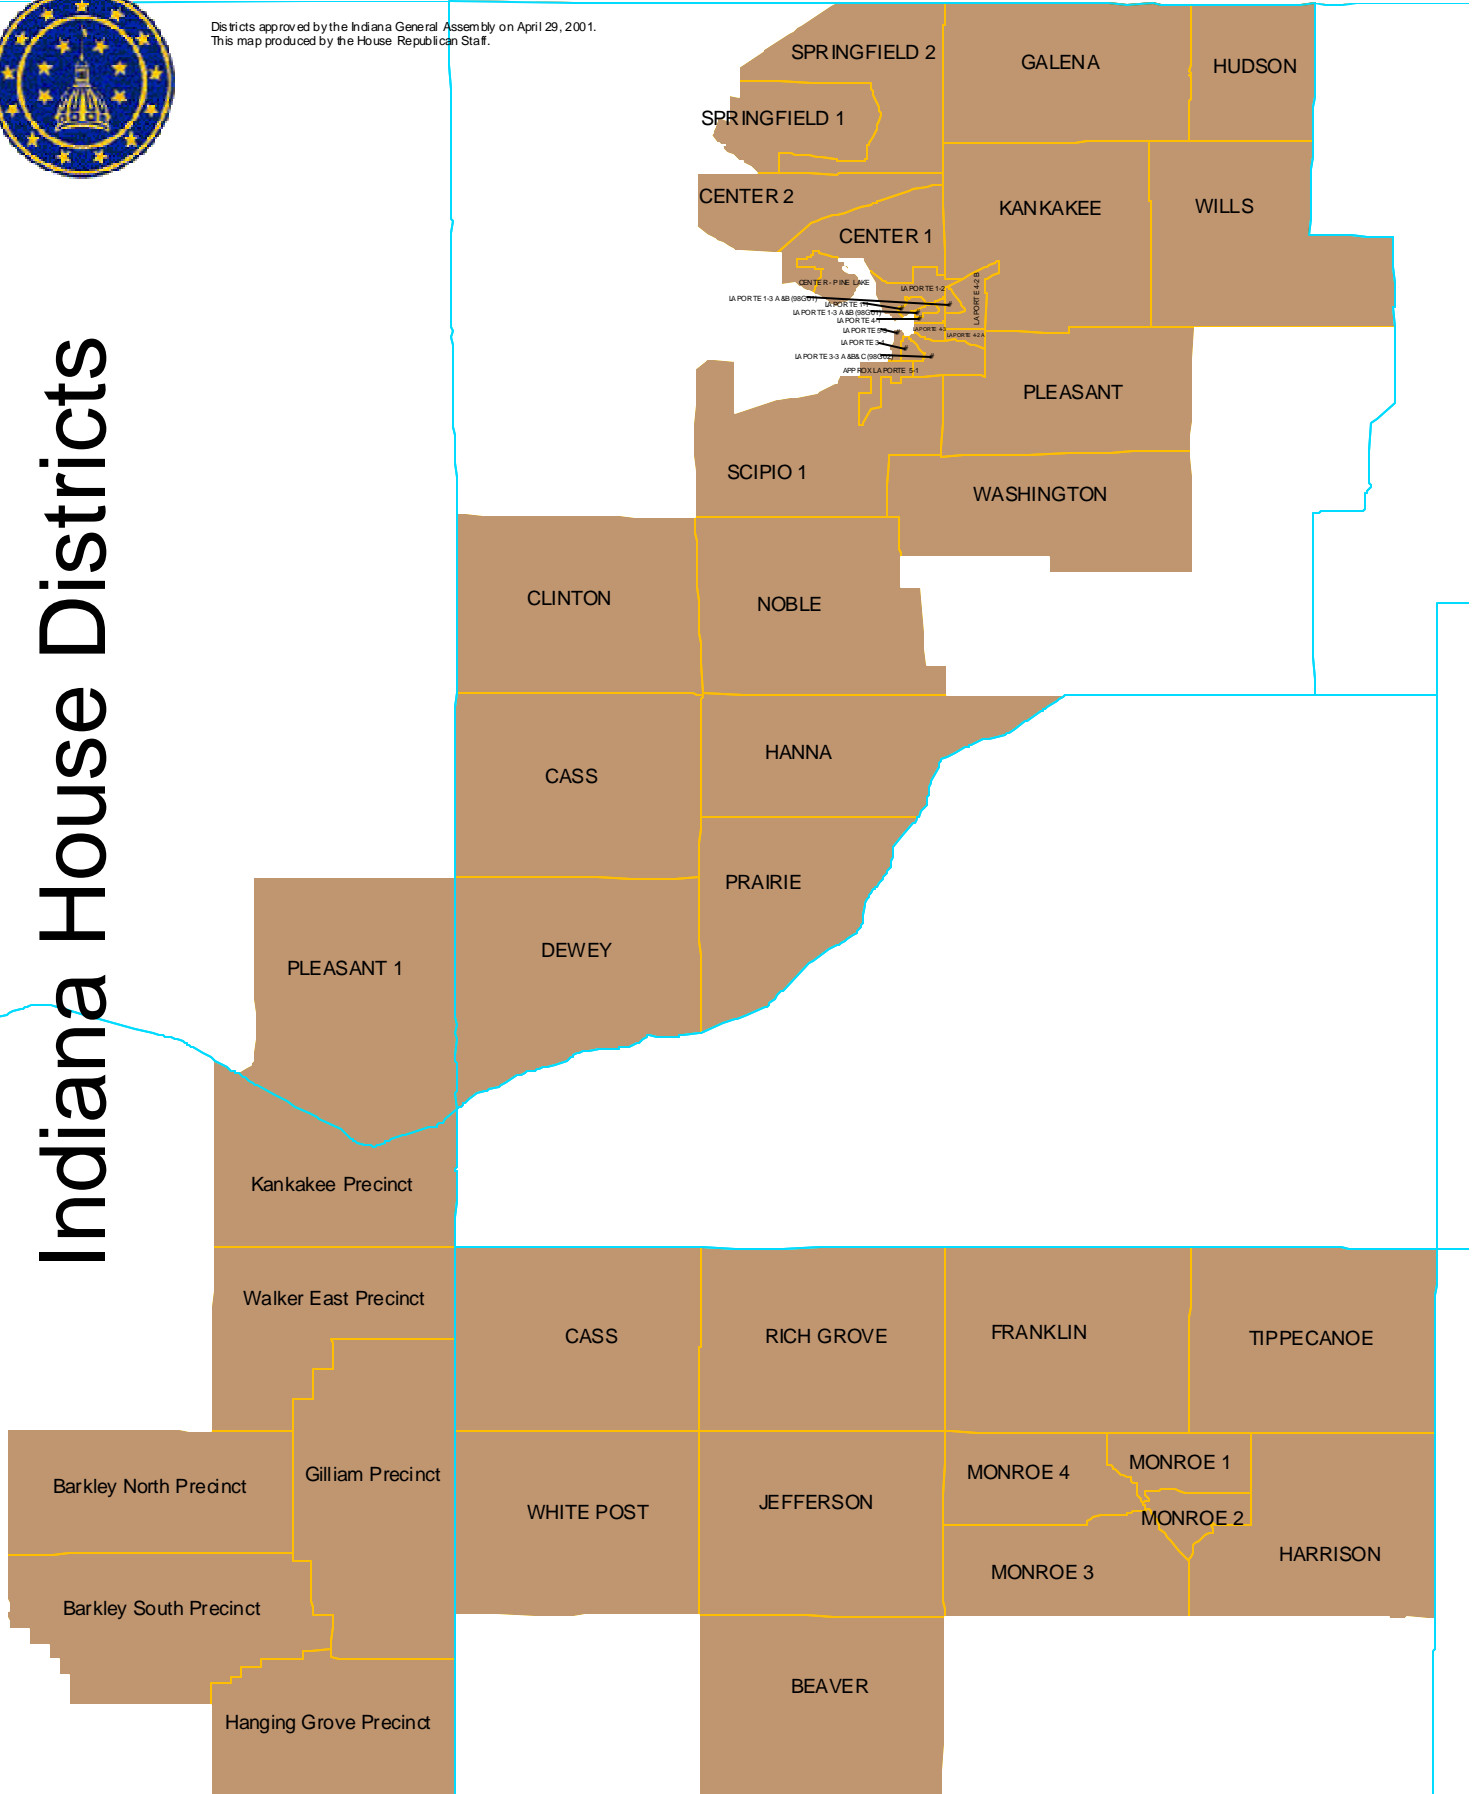

Districts approved by the Indiana General Assembly on April 29, 2001.
This map produced by the House Republican Staff.

Indiana House Districts

District 20

Precinct detail