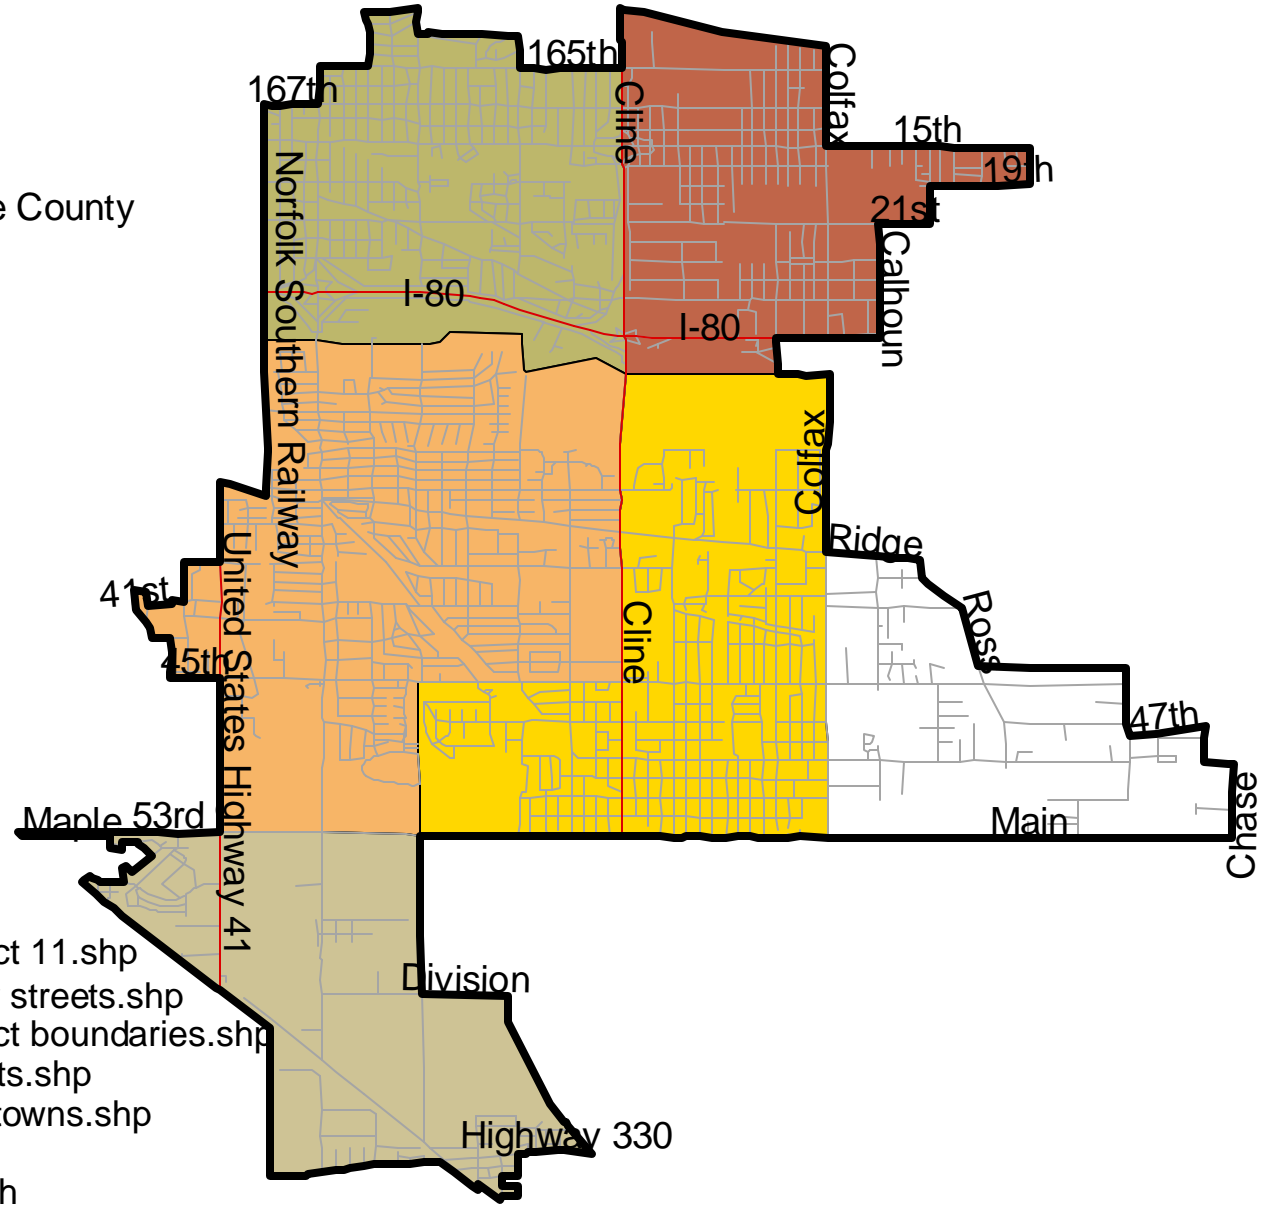

Lake County

- District 11.shp
- Major streets.shp
- District boundaries.shp
- Streets.shp
- Cities and towns.shp
- Gary
- Griffith
- Hammond
- Highland
- Schererville