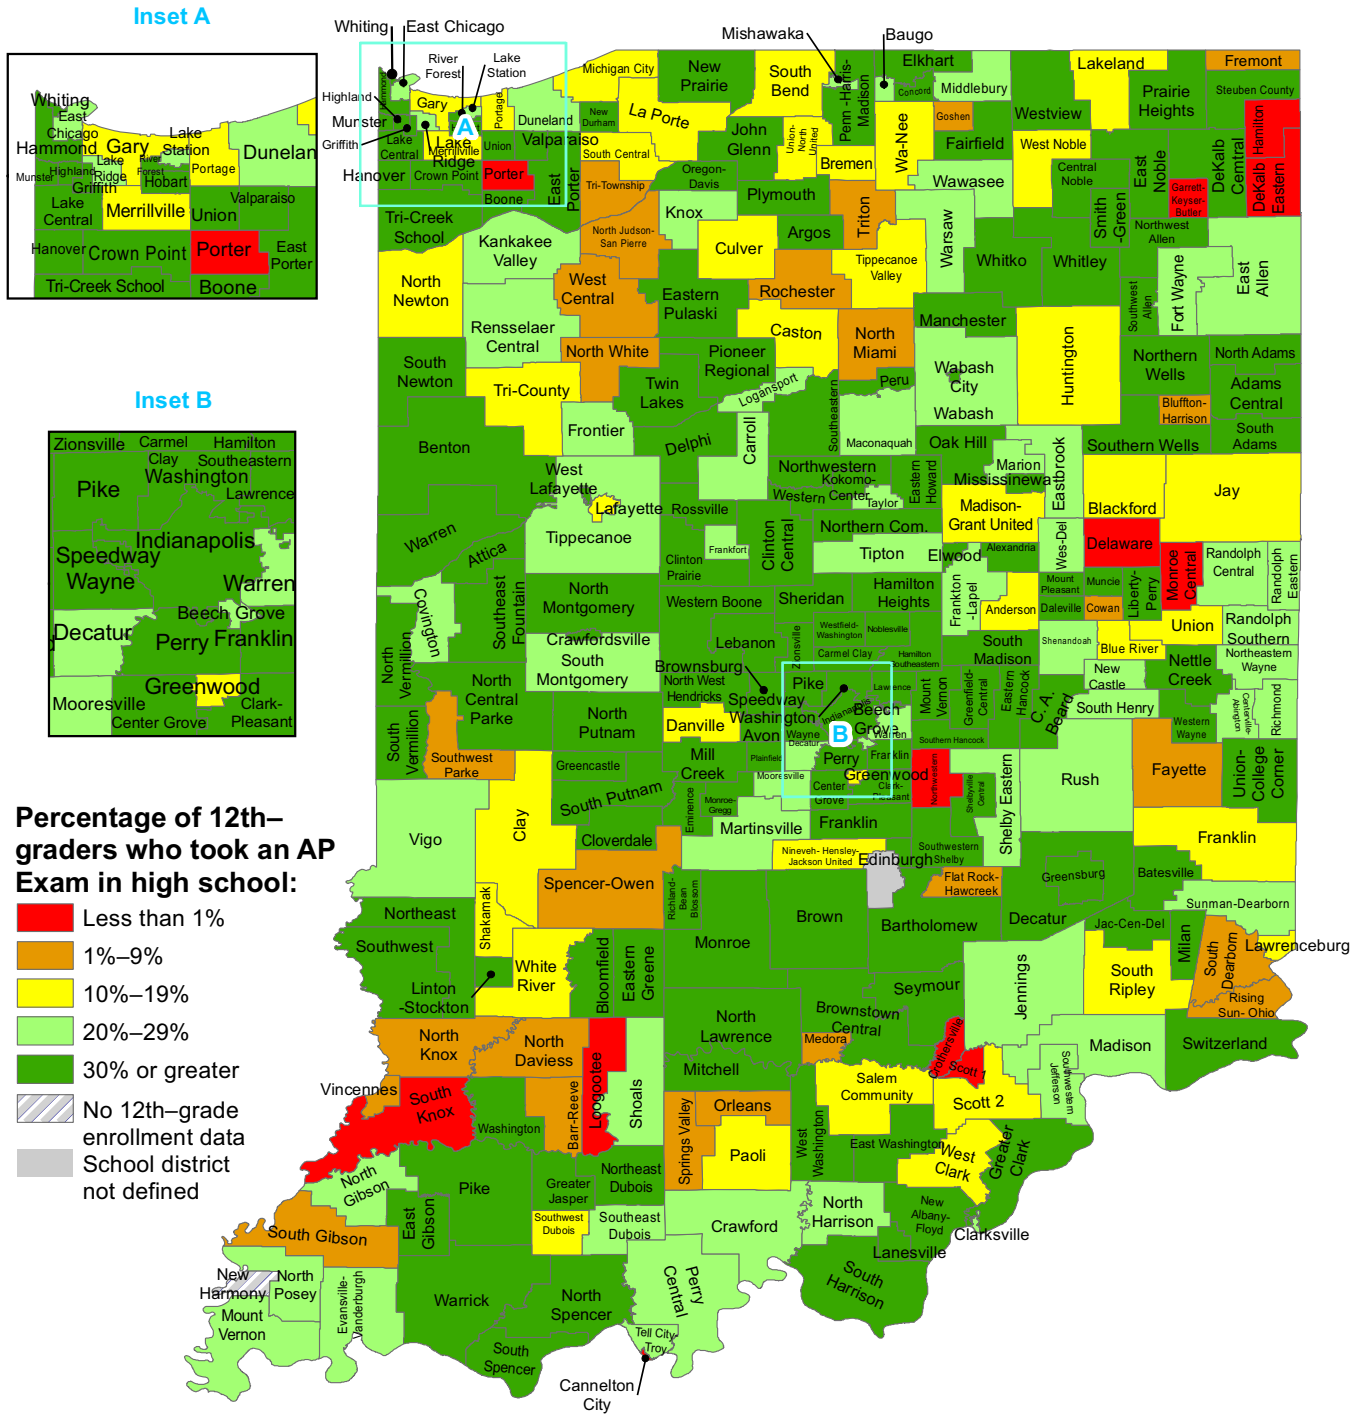

# Indiana Public Schools

## AP® Participation by District: Class of 2016

**Sources:**  
 2014–15 NCES 12th-grade district enrollment, 2016 College Board AP Cohort Data, and 2013–14 Proximity School District Boundary Files.

**Notes:**

The most recent enrollment data available were for the 2014–15 school year. A degree of caution should be exercised when reviewing participation estimates, as data may not reflect district enrollments for the 2015–16 school year. AP cohort data represent public school students from a given graduating class who took an AP Exam during high school.