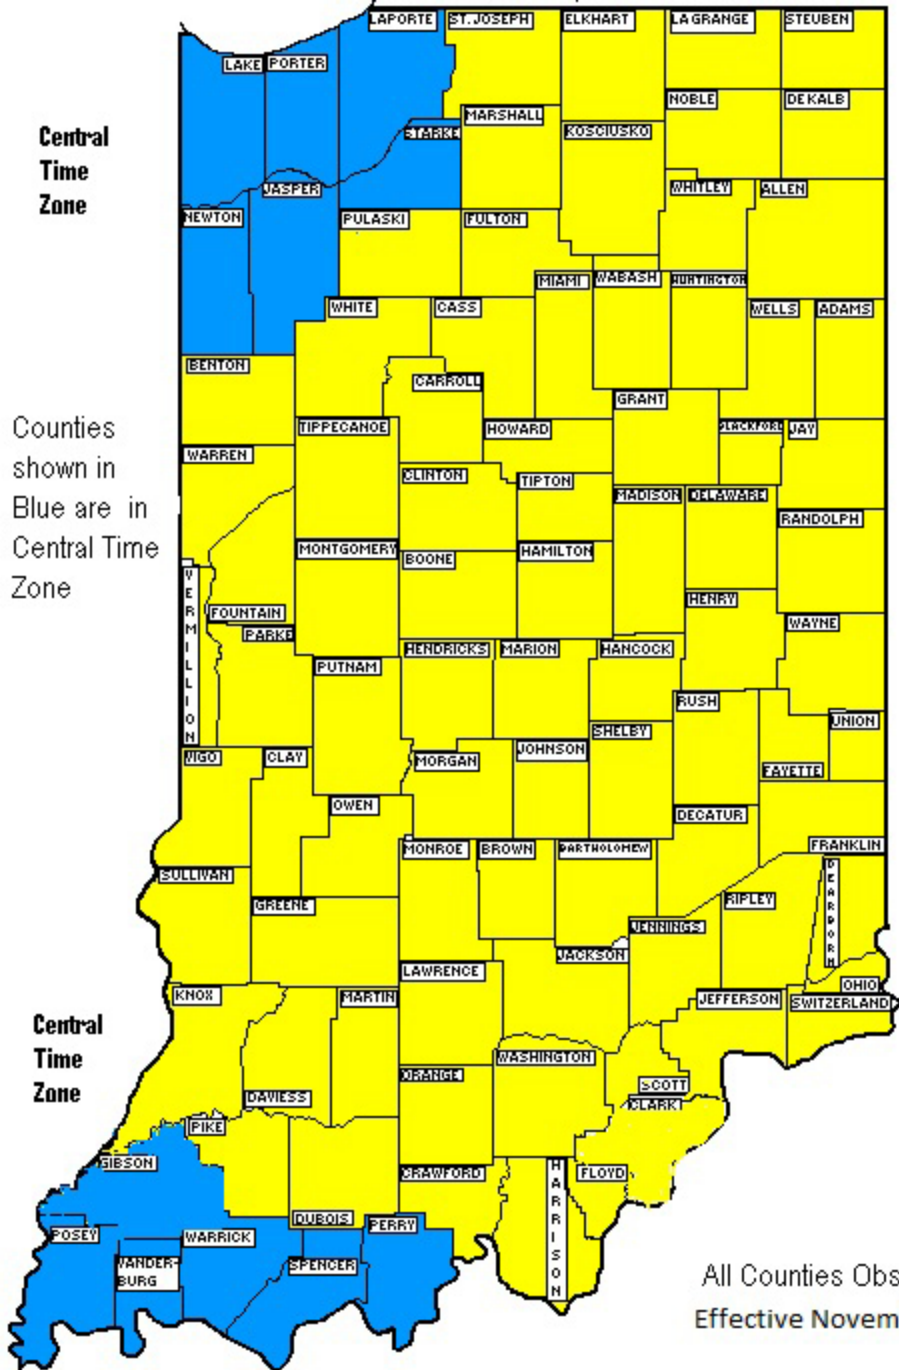

**Central
Time
Zone**

Counties
shown in
Blue are in
Central Time
Zone

**Central
Time
Zone**

**Eastern
Time
Zone**

Counties
shown in
Yellow are
in Eastern
Time Zone.

All Counties Observe DST,
Effective November 4, 2013