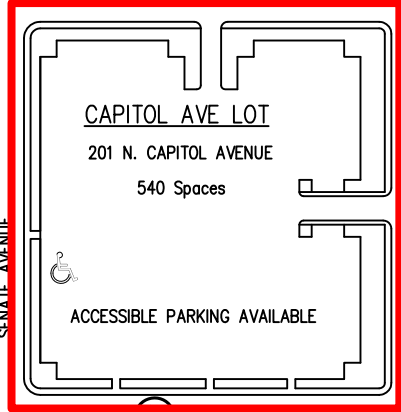

INDIANA HISTORICAL SOCIETY BUILDING

SENATE AVENUE PARKING FACILITY
220 N. SENATE AVENUE
2700 Spaces
ACCESSIBLE PARKING AVAILABLE

CAPITOL AVE LOT
201 N. CAPITOL AVENUE
540 Spaces
ACCESSIBLE PARKING AVAILABLE

WHITE RIVER CANAL

INDIANA STATE LIBRARY

INDIANA GOVERNMENT CENTER - NORTH

STATEHOUSE LOT
STATE EMPLOYEES ONLY
220 Spaces

STATE HOUSE

GOVERNMENT PLACE

INDIANA GOVERNMENT CENTER - SOUTH

WORKFORCE DEVELOPMENT

WEST STREET

CAPITOL AVENUE

WASHINGTON STREET PARKING FACILITY
401 W. WASHINGTON STREET
2800 Spaces
ACCESSIBLE PARKING AVAILABLE

MISSOURI STREET

GOVERNMENT CENTER ADDRESS LEGEND	
STATEHOUSE	200 W. WASHINGTON STREET
IGCS-WEST WING	402 W. WASHINGTON STREET
IGCS-EAST WING	302 W. WASHINGTON STREET
WORKFORCE DEVELOPMENT	10 N. SENATE AVENUE
IGCN	100 N. SENATE AVENUE
INDIANA STATE LIBRARY	140 N. SENATE AVENUE