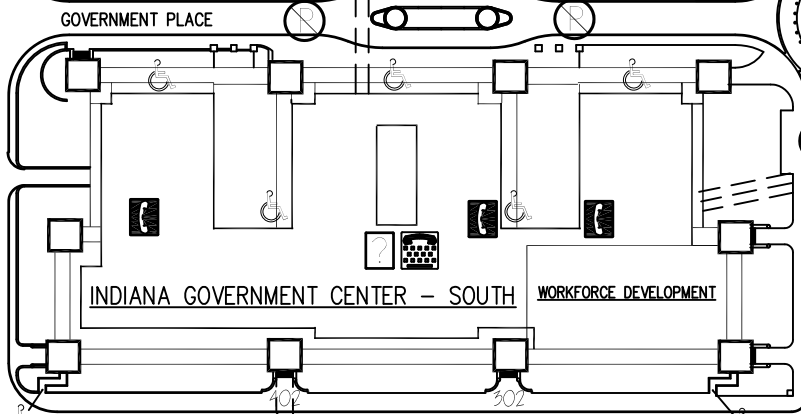

WHITE RIVER CANAL

INDIANA STATE LIBRARY

INDIANA GOVERNMENT CENTER - NORTH

STATEHOUSE LOT
STATE EMPLOYEES ONLY
220 Spaces

STATE HOUSE

GOVERNMENT PLACE

INDIANA GOVERNMENT CENTER - SOUTH

WORKFORCE DEVELOPMENT