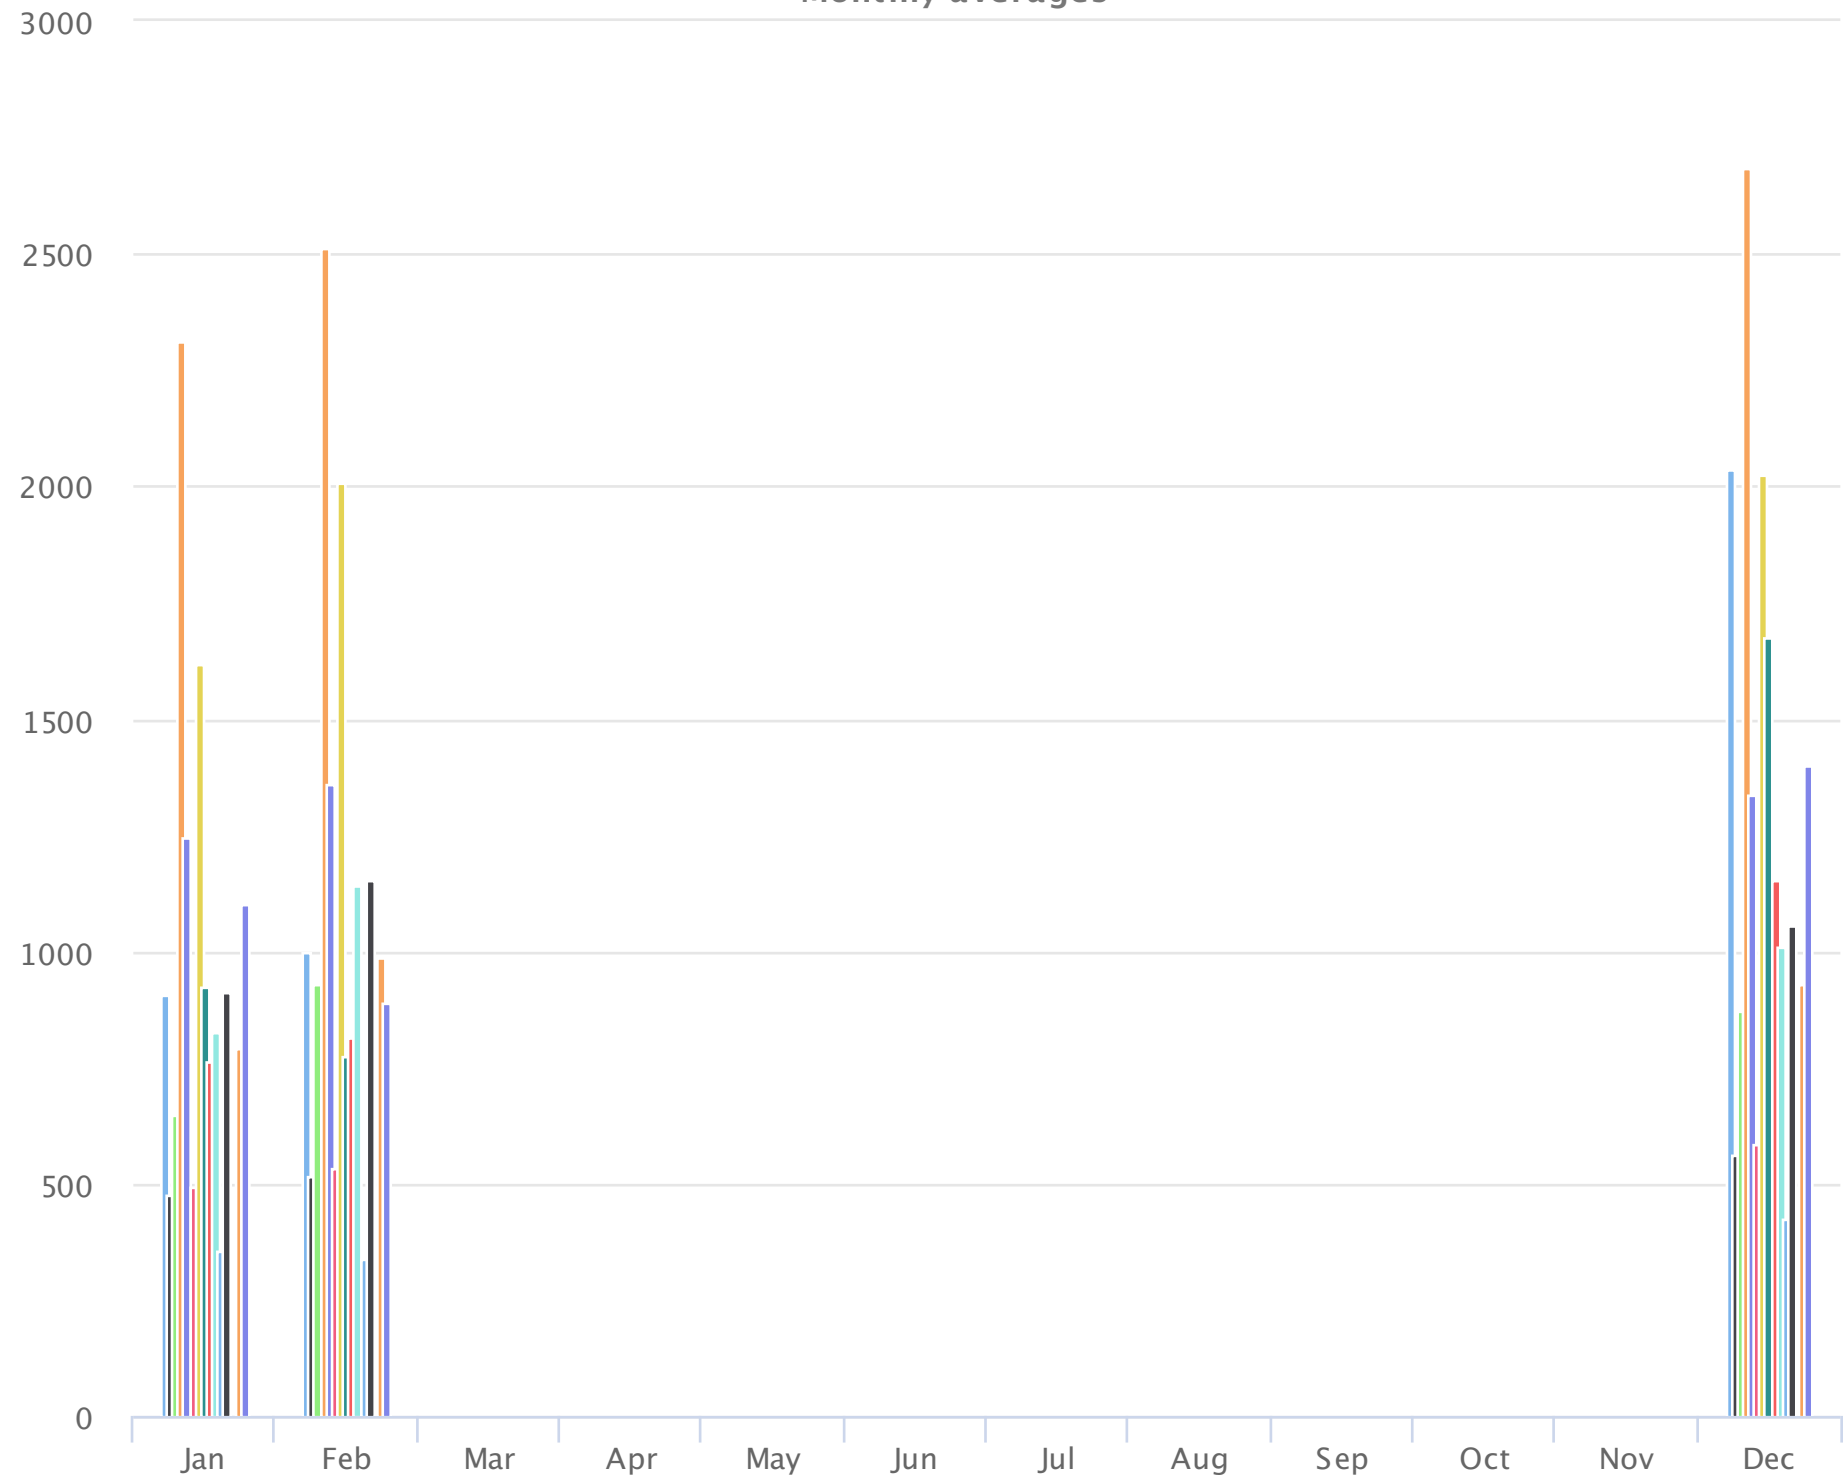

Months of the year

2017-12-01 to 2018-02-28

Monthly averages

Site Name	Average	Median	STDV	Min	Max
(Schererville) EL US 30	1,314.3	1,000.0	510.2	909.0	2,034.0
(Schererville) Pennsy Rorhman	520.0	519.0	36.3	476.0	565.0
(Schererville) Pennsy Wilhelm	815.0	870.0	121.9	646.0	929.0
EL Crown Point	2,502.0	2,511.0	152.4	2,311.0	2,684.0
EL Griffith	1,312.3	1,334.0	47.8	1,246.0	1,357.0
EL Hammond	536.3	532.0	38.9	491.0	586.0
EL Highland	1,882.3	2,006.0	187.8	1,617.0	2,024.0
EL Merrillville	1,126.3	926.0	393.4	777.0	1,676.0
EL Scherer/Lake Co	910.0	816.0	171.8	763.0	1,151.0
Monon	993.0	1,011.0	128.0	828.0	1,140.0
OS Griffith	370.7	354.0	37.0	336.0	422.0
OS Hobart	1,041.0	1,058.0	98.3	913.0	1,152.0
PD Chesterton	0.0	0	0.0	0.0	0.0
PD Portage	902.0	929.0	83.5	789.0	988.0
Pennsy Schererville	1,128.7	1,101.0	208.7	888.0	1,397.0