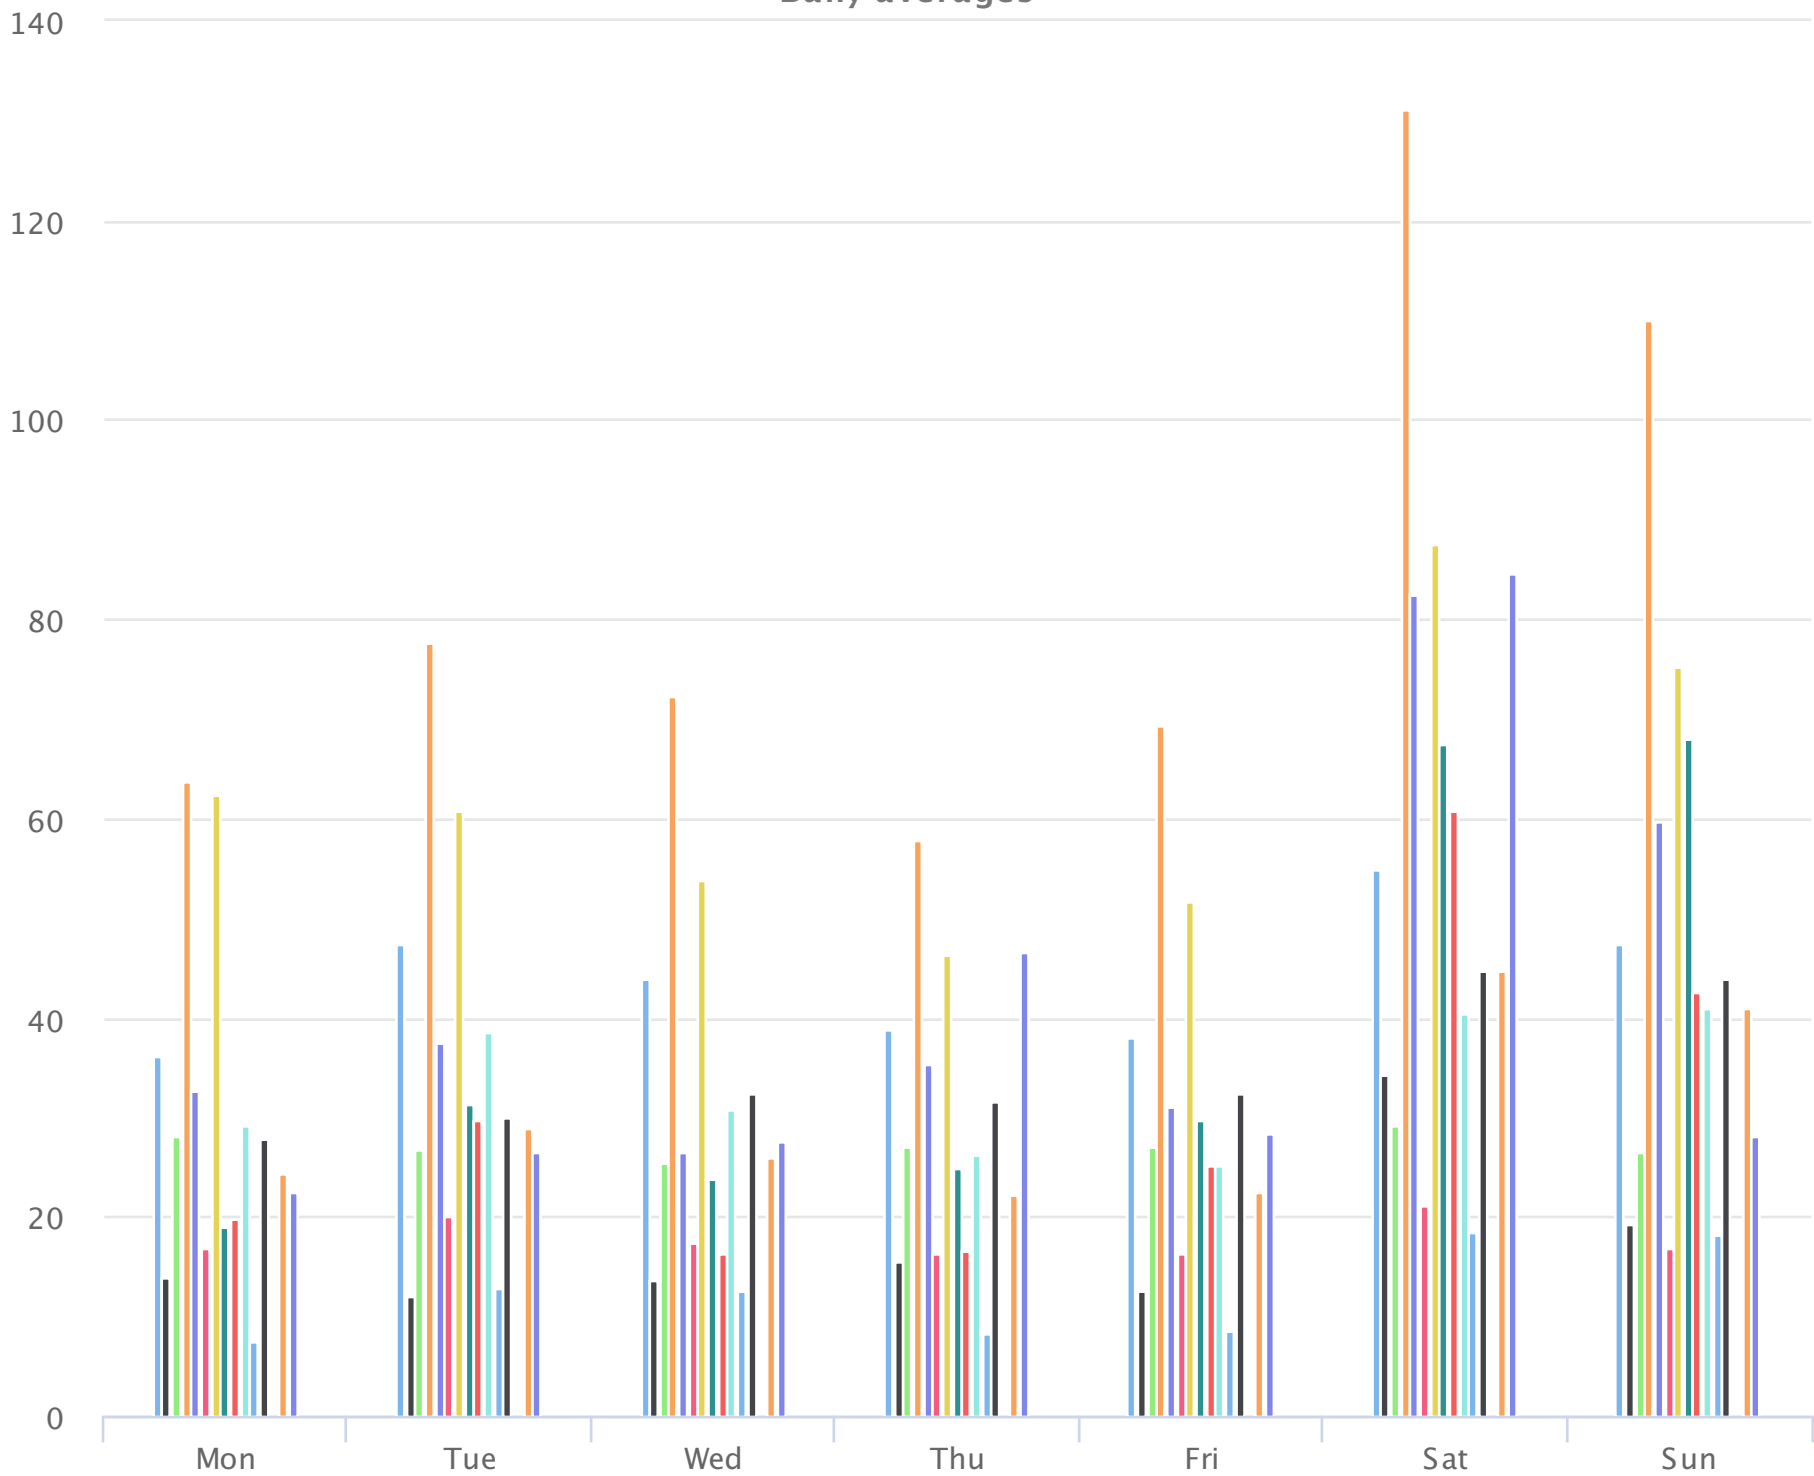

# Days of the week

2017-12-01 to 2018-02-28

Daily averages

Site Name	Average	Median	STDV	Min	Max
(Schererville) EL US 30	43.8	43.8	6.1	36.2	54.8
(Schererville) Pennsy Rorhman	17.3	14.0	7.3	12.1	34.2
(Schererville) Pennsy Wilhelm	27.2	27.0	1.1	25.4	29.3
EL Crown Point	83.1	72.4	25.0	57.8	131.1
EL Griffith	43.7	35.4	18.7	26.6	82.5
EL Hammond	17.9	16.9	1.8	16.3	21.1
EL Highland	62.6	60.8	13.3	46.4	87.5
EL Merrillville	37.7	29.8	19.3	19.1	67.9
EL Scherer/Lake Co	30.2	25.2	15.1	16.5	60.8
Monon	33.0	30.7	6.3	25.1	40.8
OS Griffith	12.3	12.5	4.3	7.6	18.4
OS Hobart	34.7	32.3	6.3	27.8	44.7
PD Chesterton	0.0	0	0.0	0.0	0.0
PD Portage	30.0	26.1	8.5	22.3	44.7
Pennsy Schererville	37.7	28.0	20.4	22.4	84.5