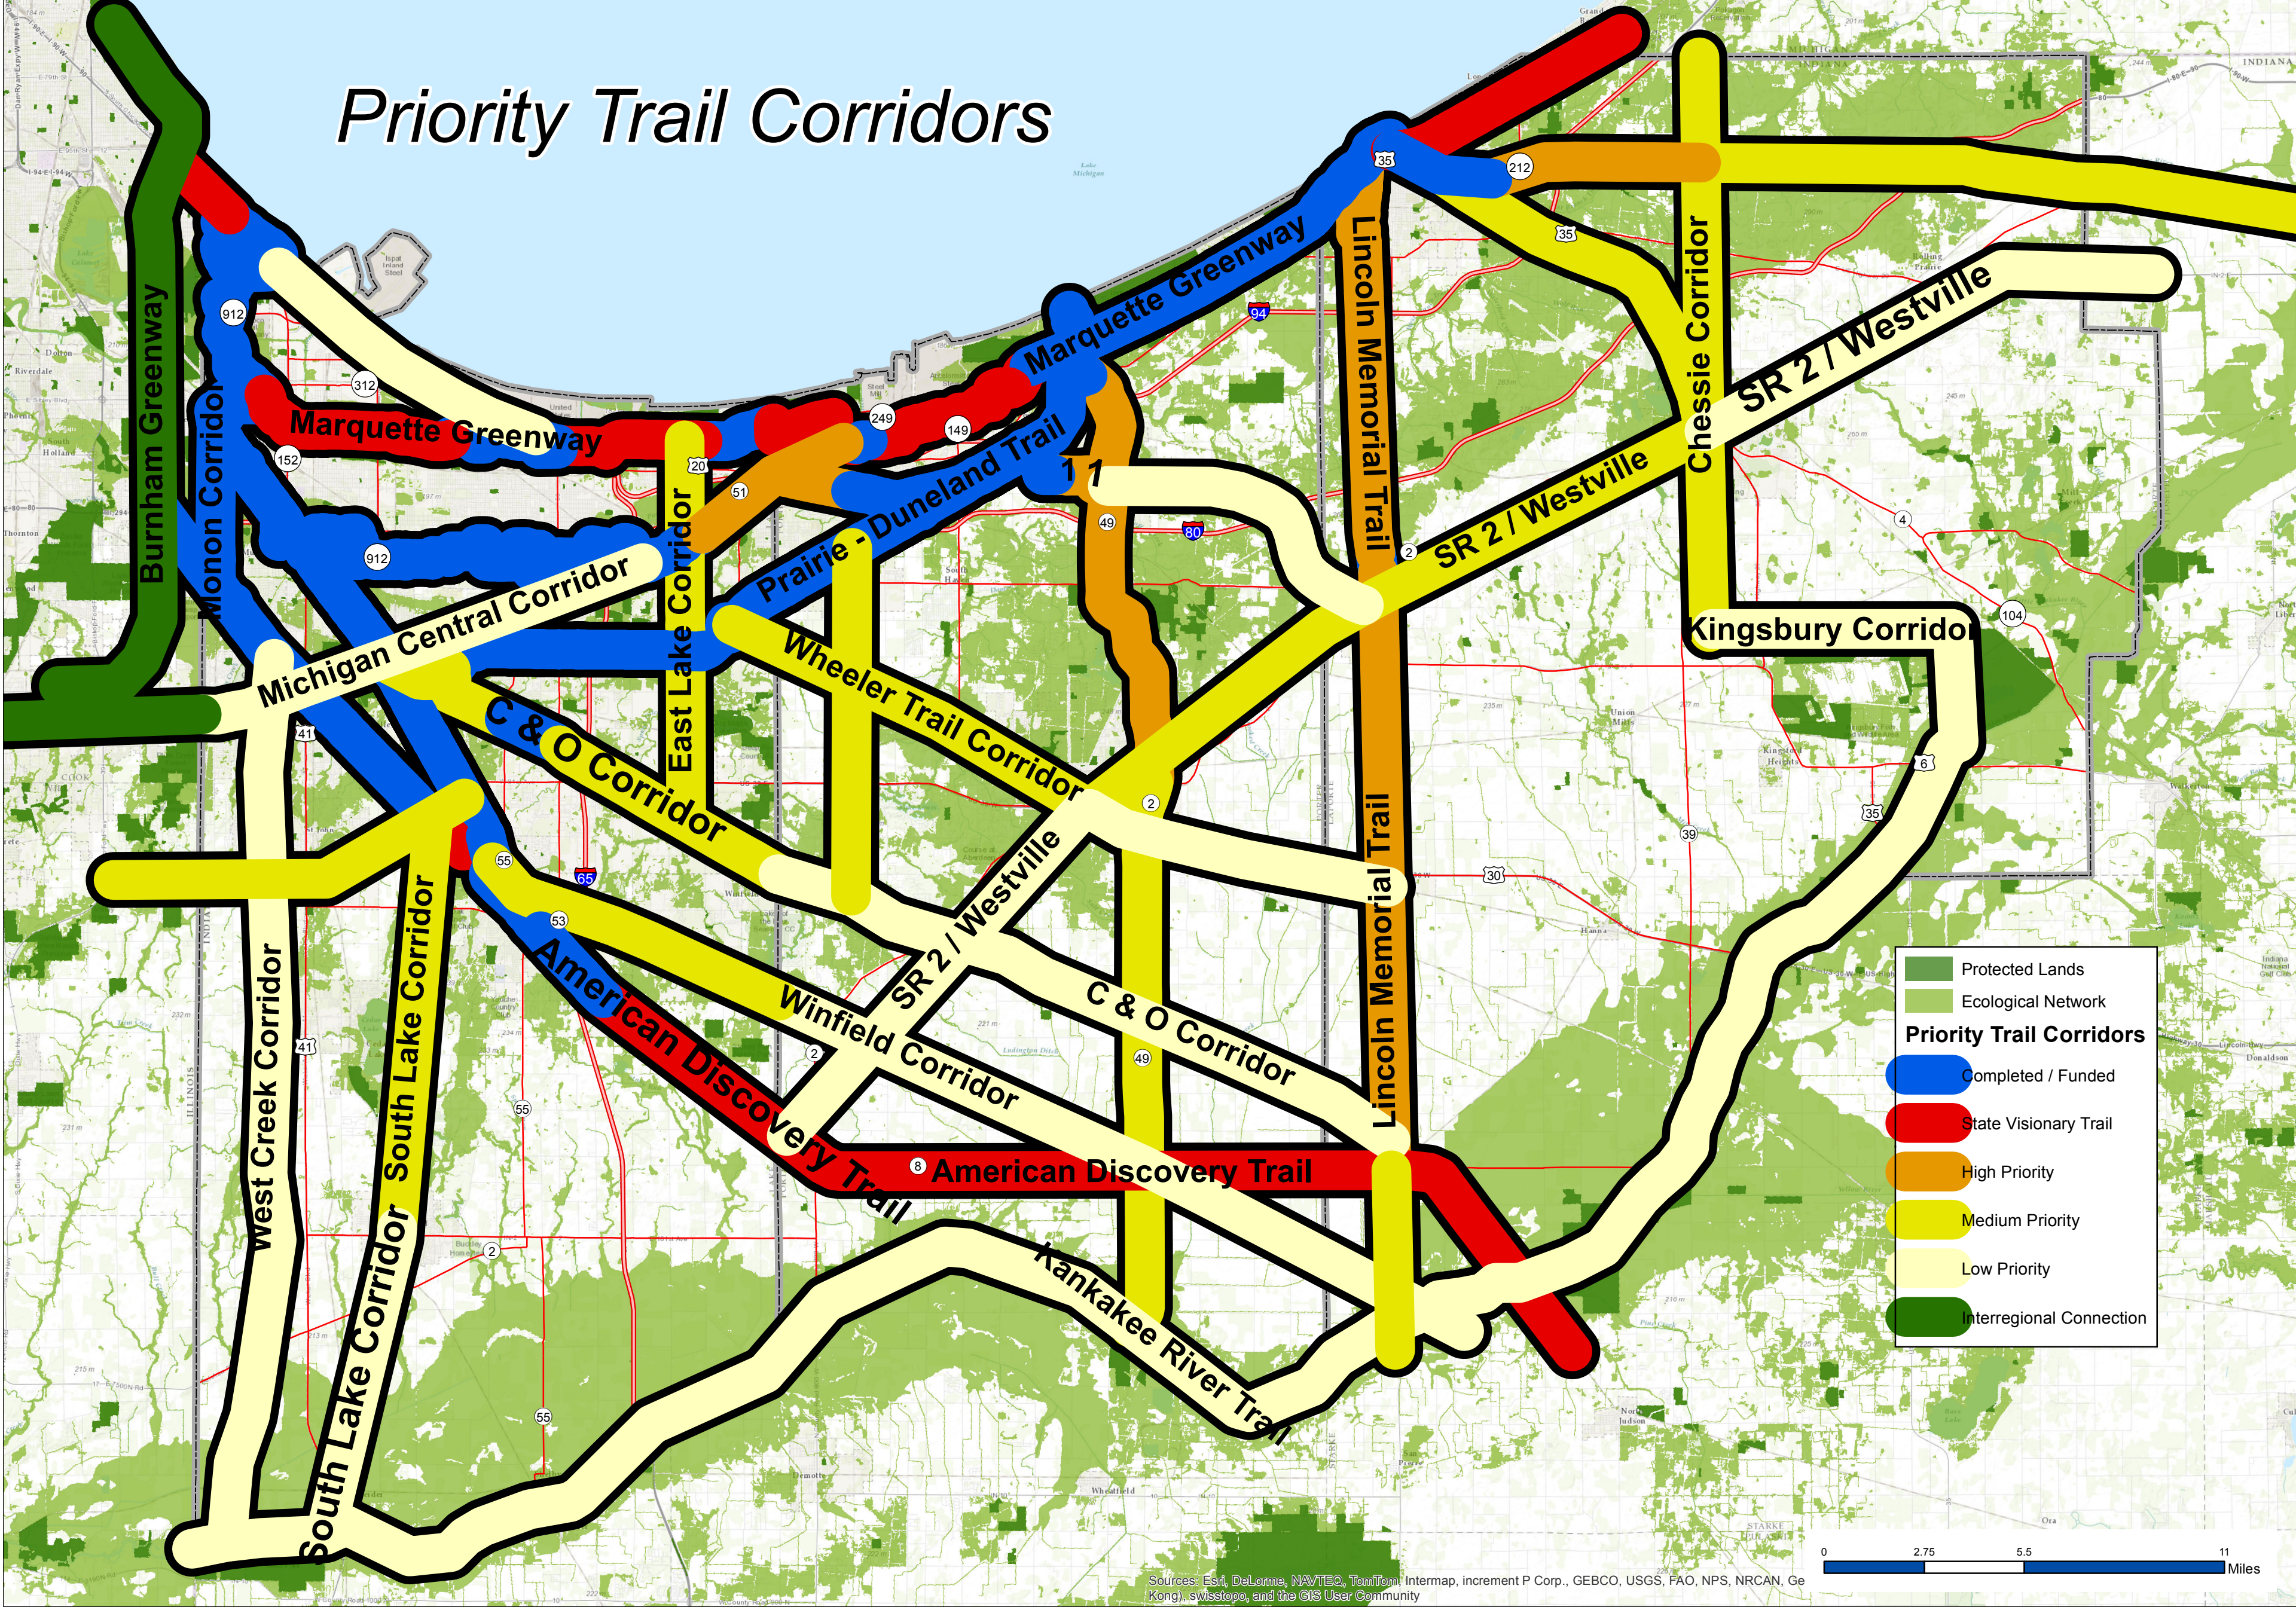

# Priority Trail Corridors

**Protected Lands**  
 Ecological Network

**Priority Trail Corridors**

- █ Completed / Funded
- █ State Visionary Trail
- █ High Priority
- █ Medium Priority
- █ Low Priority
- █ Interregional Connection

Sources: Esri, DeLorme, NAVTEQ, TomTom Intermap, increment P Corp., GEBCO, USGS, FAO, NPS, NRCAN, Ge (Kong), swisstopo, and the GIS User Community