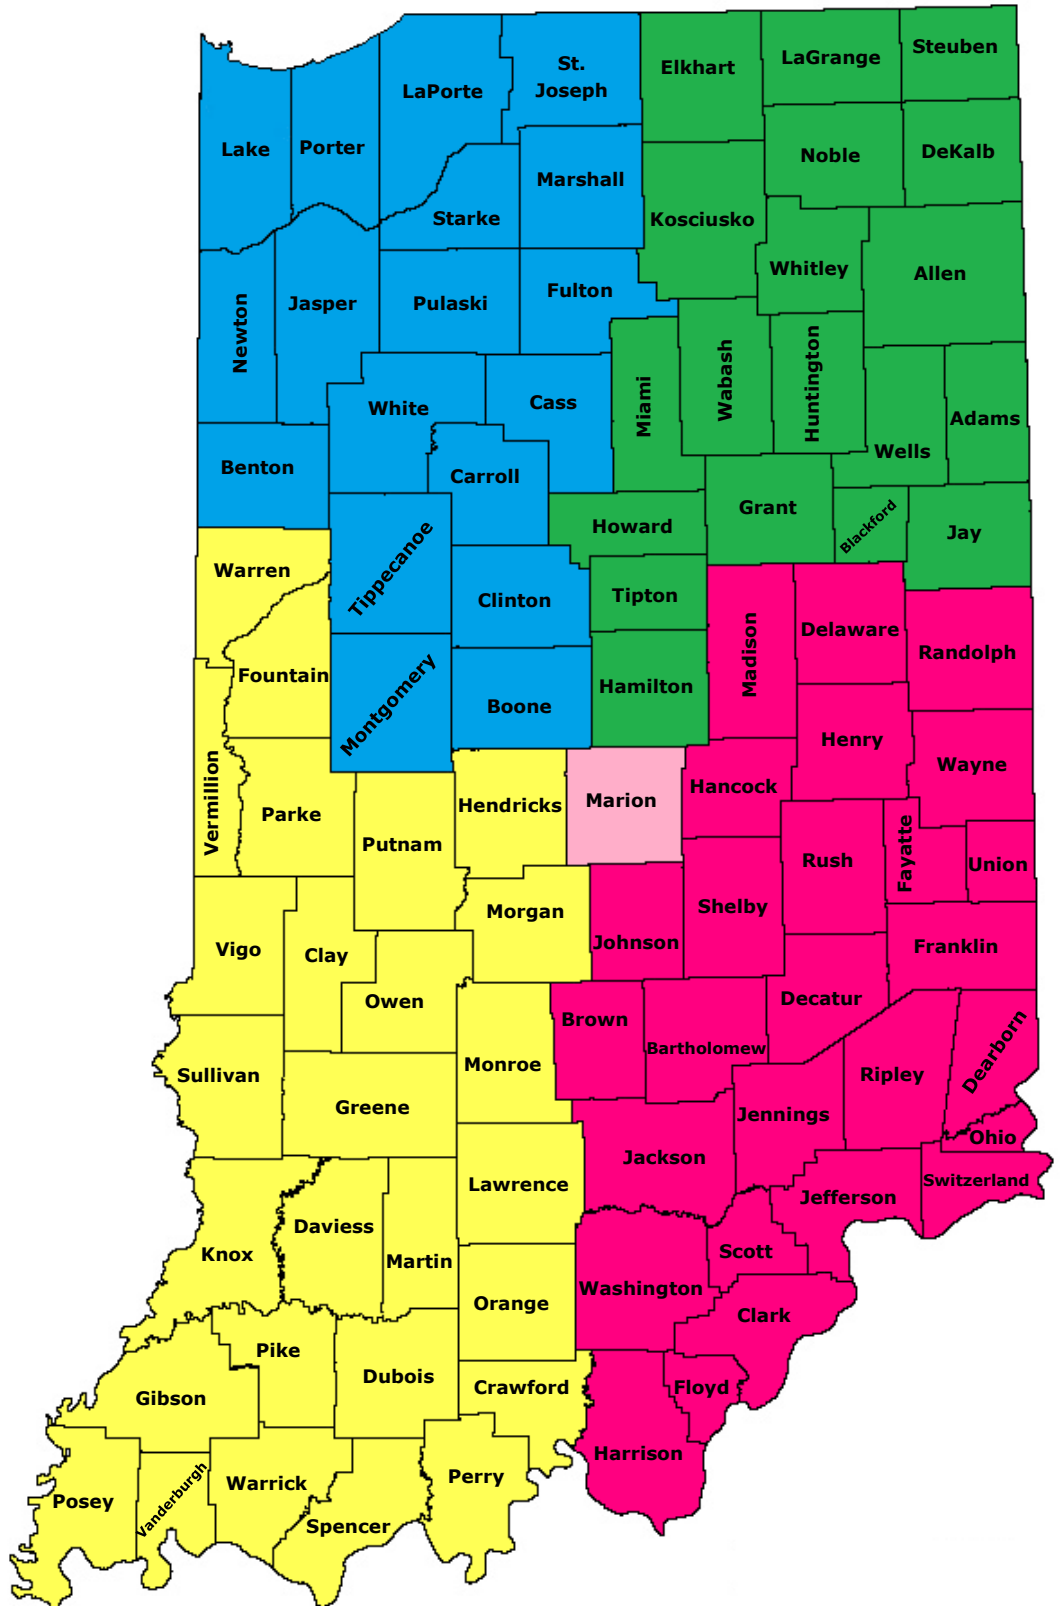

INDIANA STATE LIBRARY PROFESSIONAL DEVELOPMENT OFFICE

LIBRARY CONSULTANTS COVERAGE MAP

PDO SUPERVISOR

Kara Cleveland

kcleveland@library.in.gov

NORTHWEST REGION

Kimberly Brown-Harden

kbrown-harden@library.in.gov

NORTHEAST REGION

Paula Newcom

pnewcom@library.in.gov

SOUTHWEST REGION

George Bergstrom

gbergstrom@library.in.gov

SOUTHEAST REGION

Courtney Brown

cobrown@library.in.gov

MARION COUNTY

Kara Cleveland
& Paula Newcom

CHILDREN'S CONSULTANT

Beth Yates

byates@library.in.gov

Contact your Regional Coordinator today!