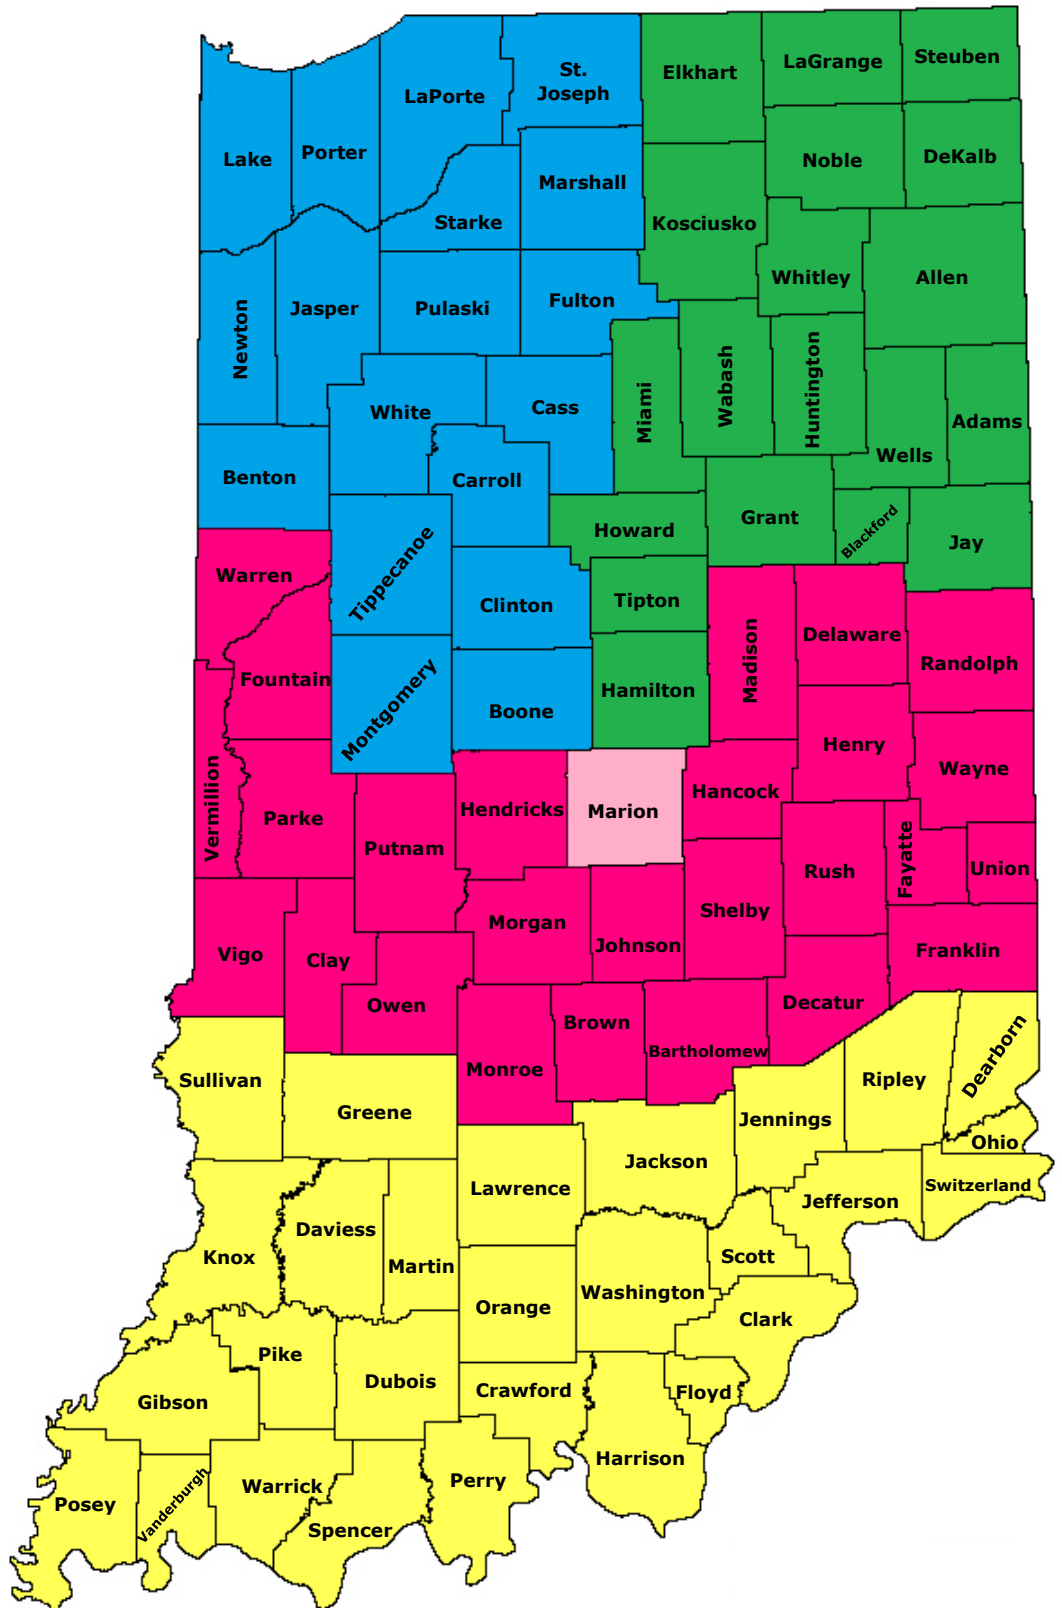

INDIANA STATE LIBRARY PROFESSIONAL DEVELOPMENT OFFICE

LIBRARY CONSULTANTS COVERAGE MAP

PDO SUPERVISOR

Kara Cleveland

kcleveland@library.in.gov

NORTHWEST REGION

Lacey Klemm

lklemm@library.in.gov

NORTHEAST REGION

Paula Newcom

pnewcom@library.in.gov

SOUTHERN REGION

George Bergstrom

gbergstrom@library.in.gov

CENTRAL REGION

Meg Adams

meadams@library.in.gov

MARION COUNTY

Kara Cleveland
& Paula Newcom

CHILDREN'S CONSULTANT

Beth Yates

byates@library.in.gov

Contact your Regional Coordinator today!

Updated 6-10-2024 pn