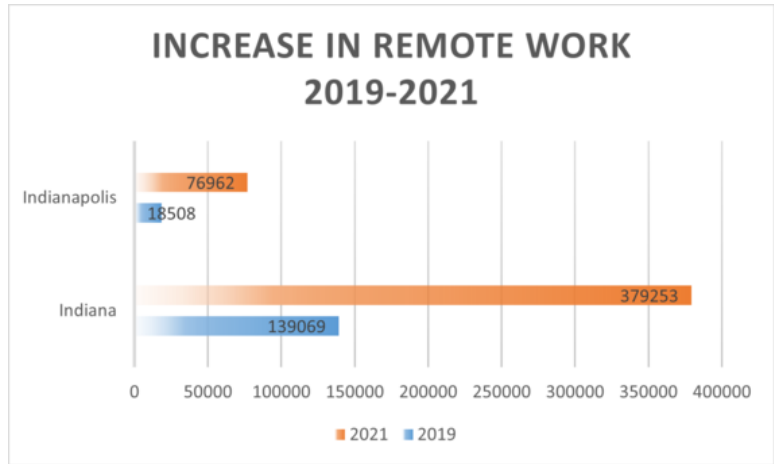

For Indiana Data Users

People Working From Home Tripled Between 2019 and 2021

The U.S. Census Bureau collected information about remote work while we were all encountering pandemic precautions these past few years. This month, American Community Survey estimates showed the number of people in the U.S. working from home [tripled between 2019 and 2021](#). In Indiana, there was also an increase, with **170%** more people working from home between 2019 and 2021. In Indianapolis, the increase in 2 years was **315%**.