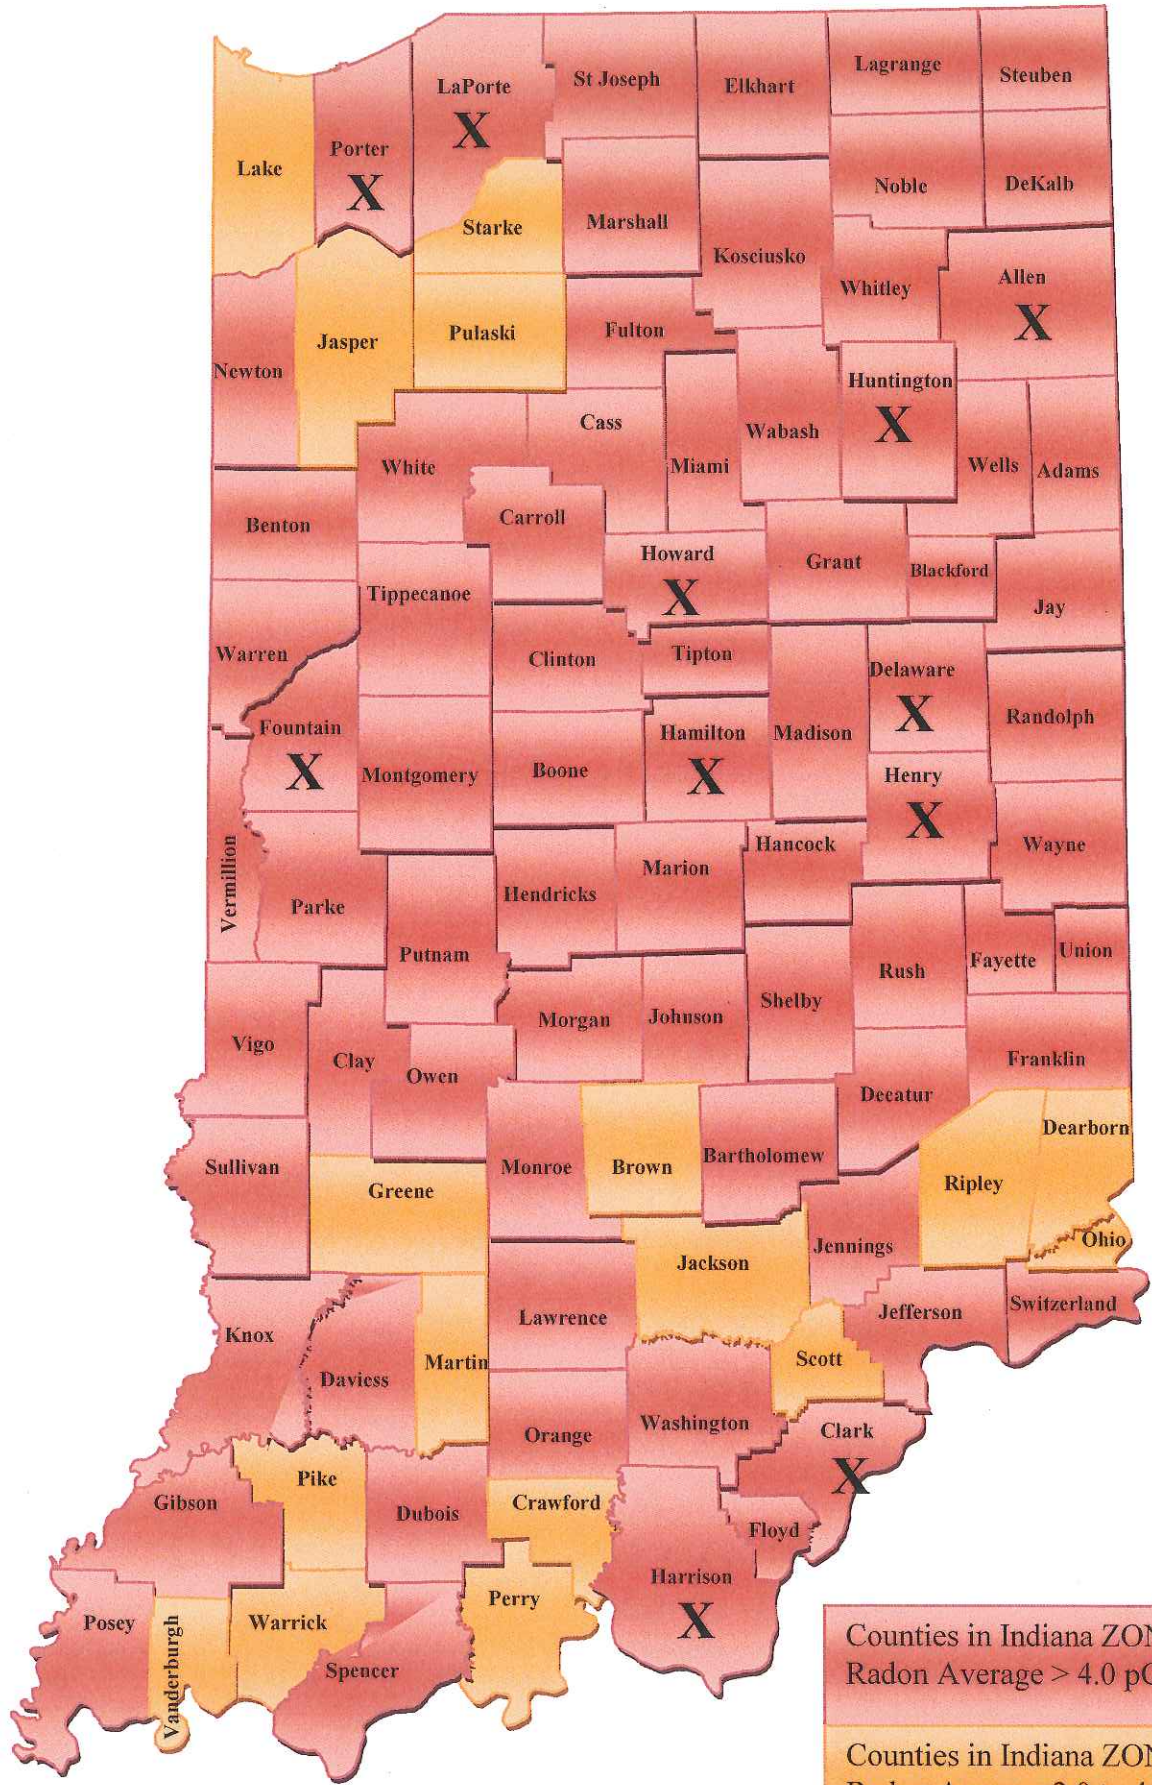

**11 Highest Radon Test Results in Indiana – IN Zone Map 2007-2013**  
**All Eleven Test Results were > 80.0 pCi/L**

Counties in Indiana ZONE 1  
 Radon Average > 4.0 pCi/L

Counties in Indiana ZONE 2  
 Radon Average 2.0 to 4.0 pCi/L