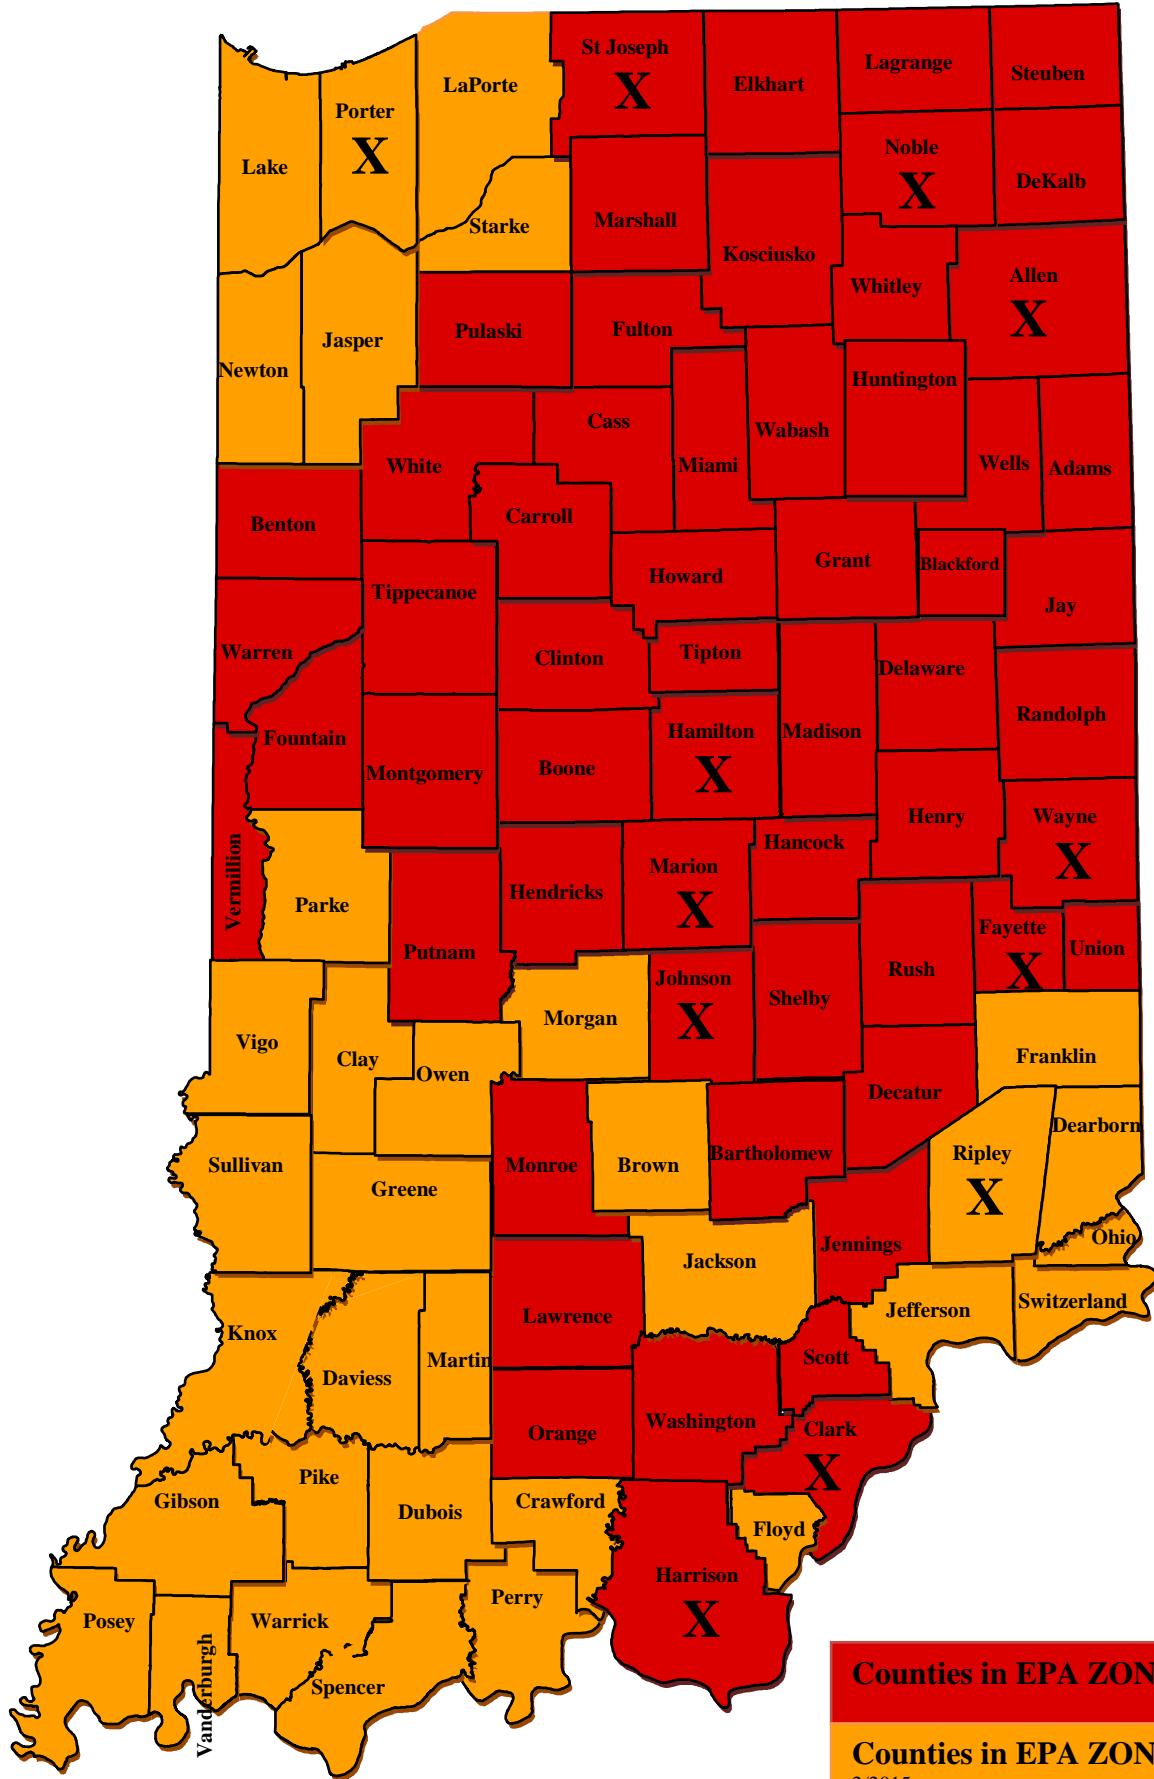

Highest Radon Test Results in Indiana – 2014

All Twelve Test Results were > 70.0 pCi/L

Counties in EPA ZONE 1
Counties in EPA ZONE 2
2/2015