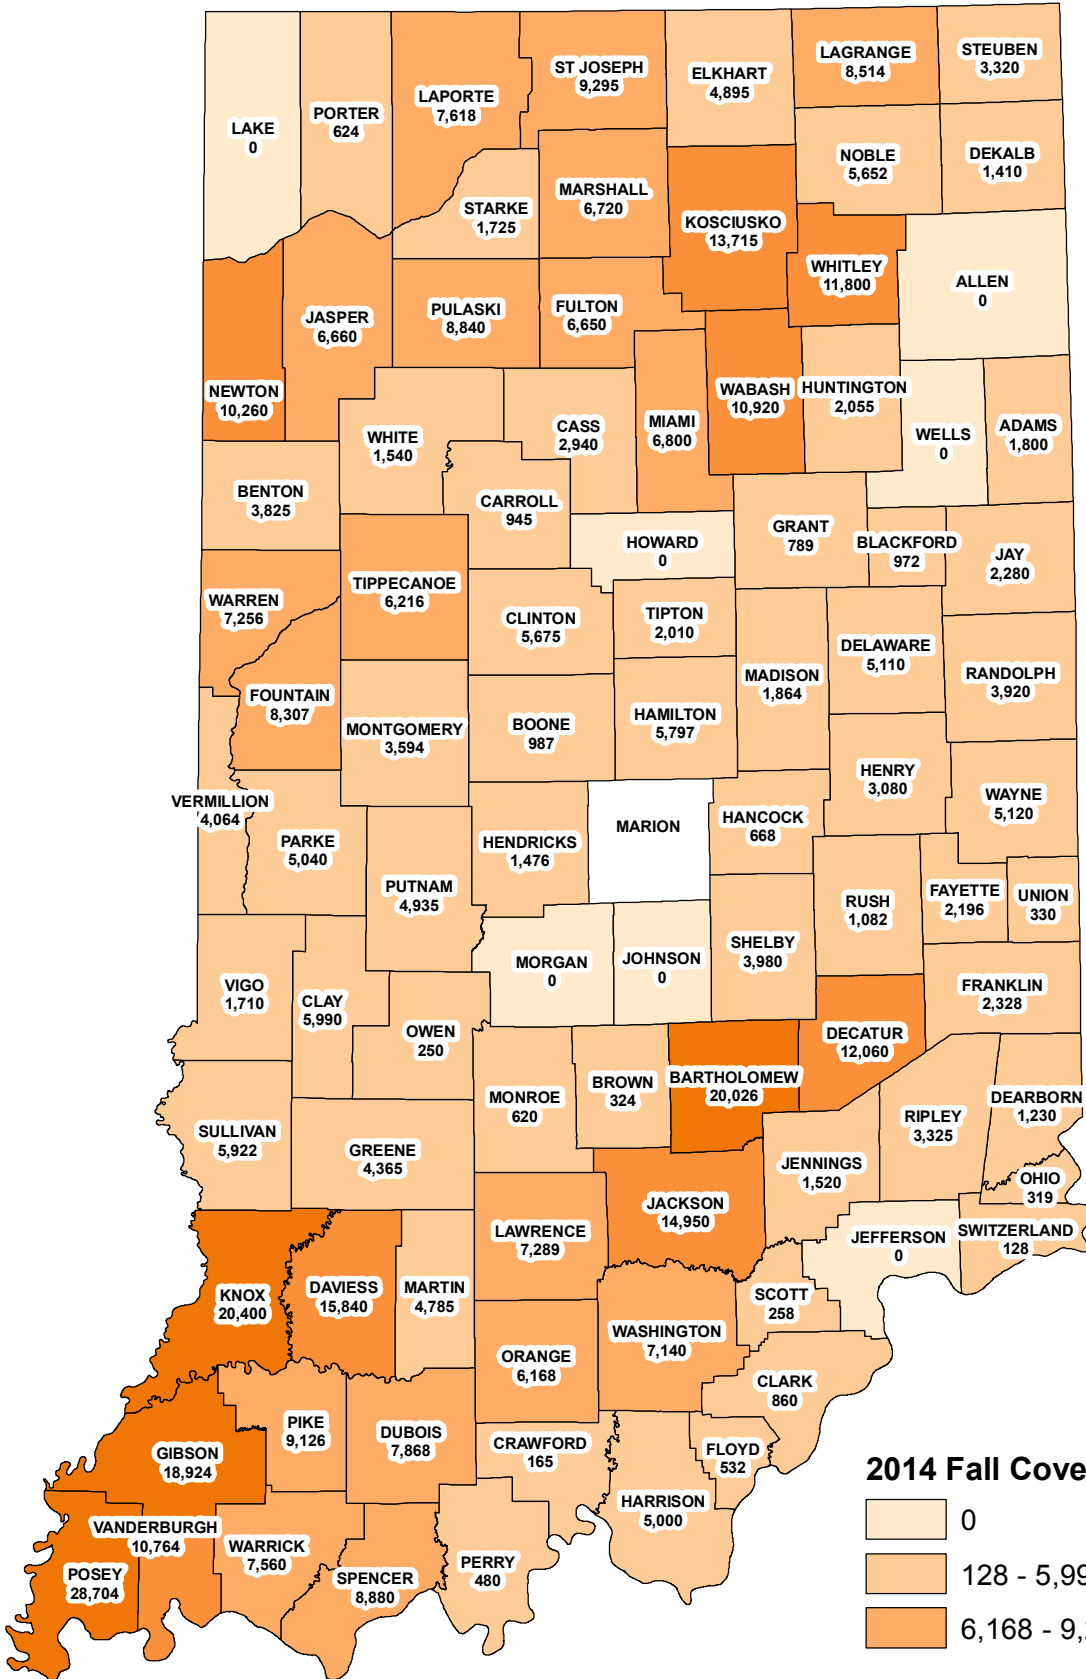

# 2014 Cover Crop Planted in Corn

<http://icp.iaswcd.org/>

**Statewide, 461,081 acres (9%) of corn acres were planted in living plant cover such as cover crops and winter cereal grains.**

## 2014 Fall Cover Crop in Corn (Acres)

Data based on 2014 NASS acres.