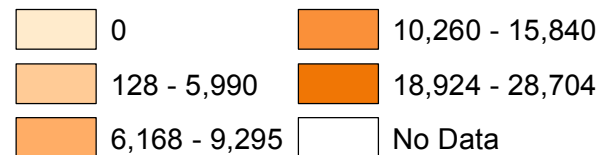

# 2014 Cover Crop Planted in Corn

<http://icp.iaswcd.org/>

**Statewide, 461,081 acres (9%) of corn acres were planted in living plant cover such as cover crops and winter cereal grains.**

## 2014 Fall Cover Crop in Corn (Acres)

Data based on 2014 NASS acres.