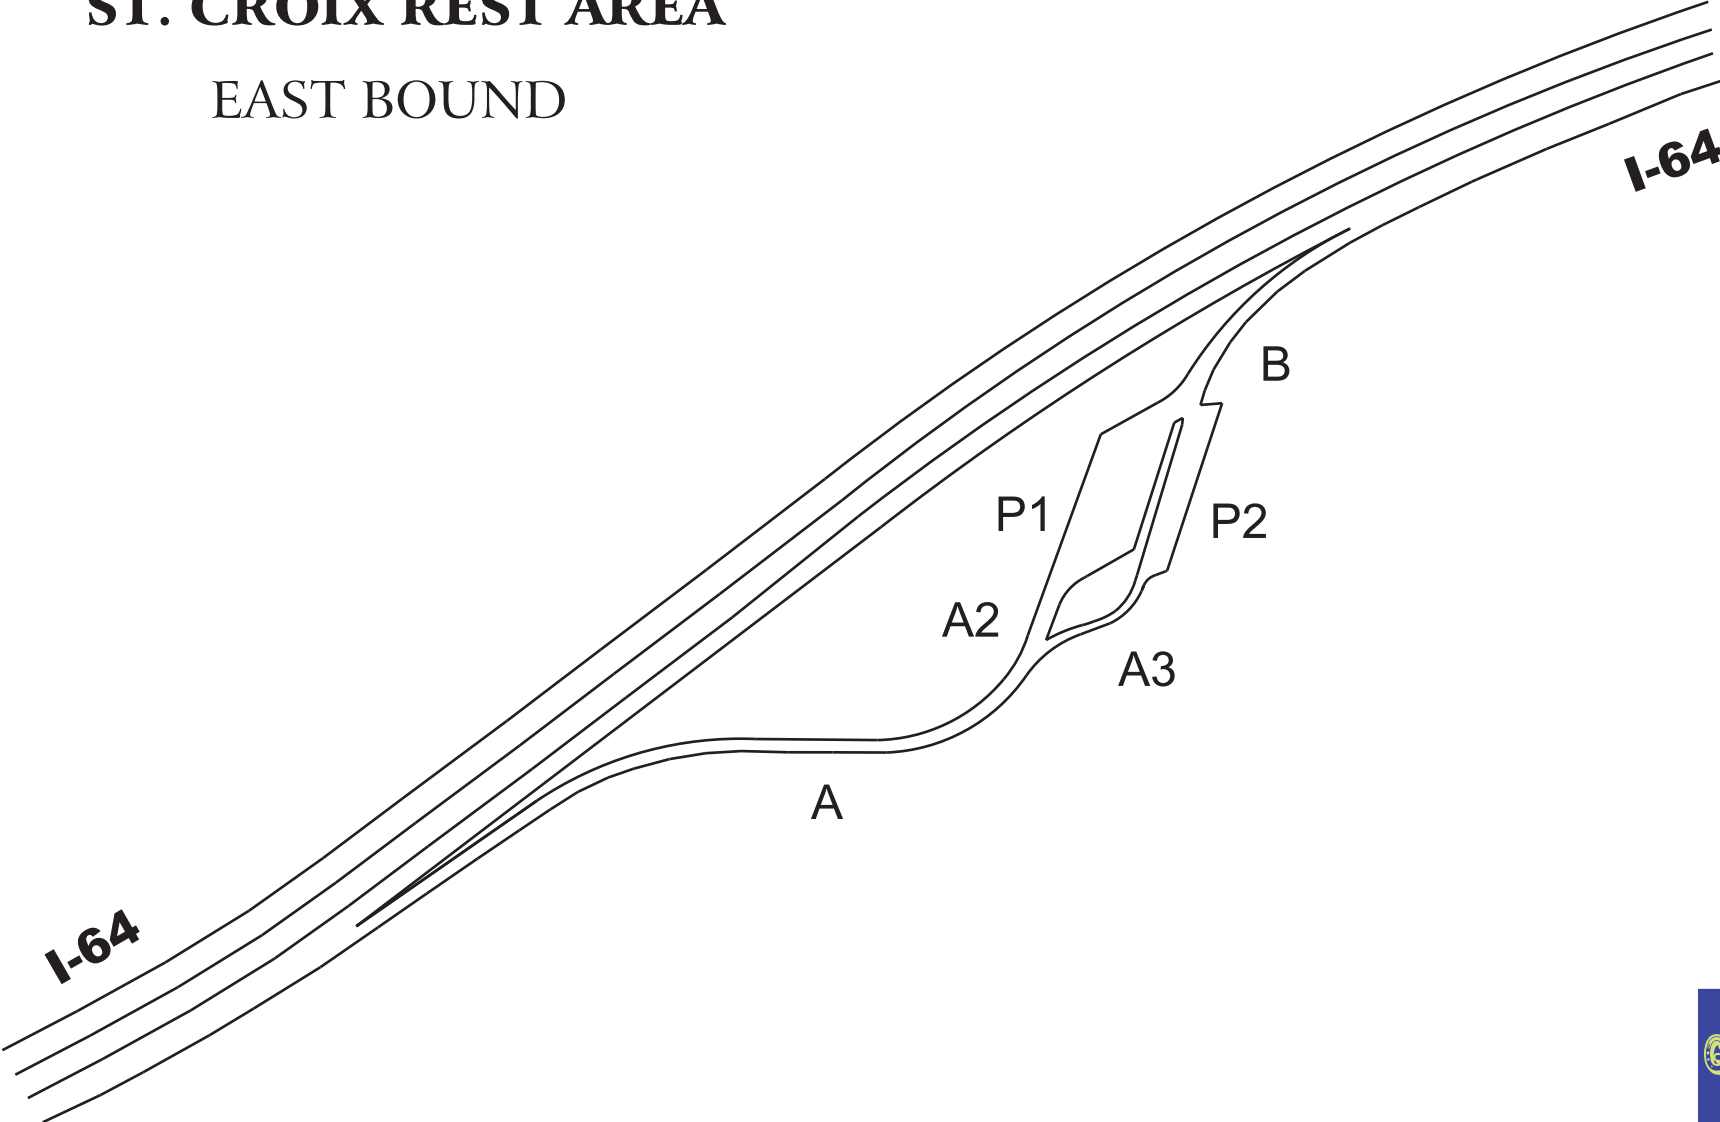

CRAWFORD COUNTY

ST. CROIX REST AREA

EAST BOUND

082 ON I-64

INDOT
GRAPHICS

REVISION DATE: 12-03-2001
DRAWING: RA-1064-082
REST AREAS
SCALE: NOT TO SCALE