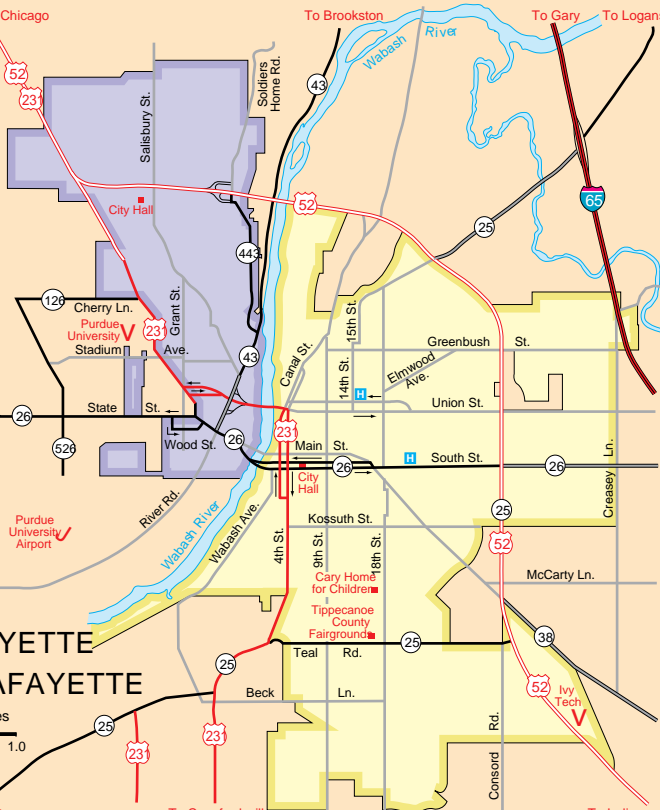

To East Chicago

To Brookston

To Gary To Logansport

To Pine Village

# LAFAYETTE WEST LAFAYETTE

Scale of miles

0 .2 .4 .6 .8 1.0

To Wingate

To Crawfordsville

To Indianapolis

To Rossville To Indianapolis

To Frankfort

Purdue University Airport ✓

Purdue University Stadium ✓

Gary Home for Children  
Tippecanoe County Fairground