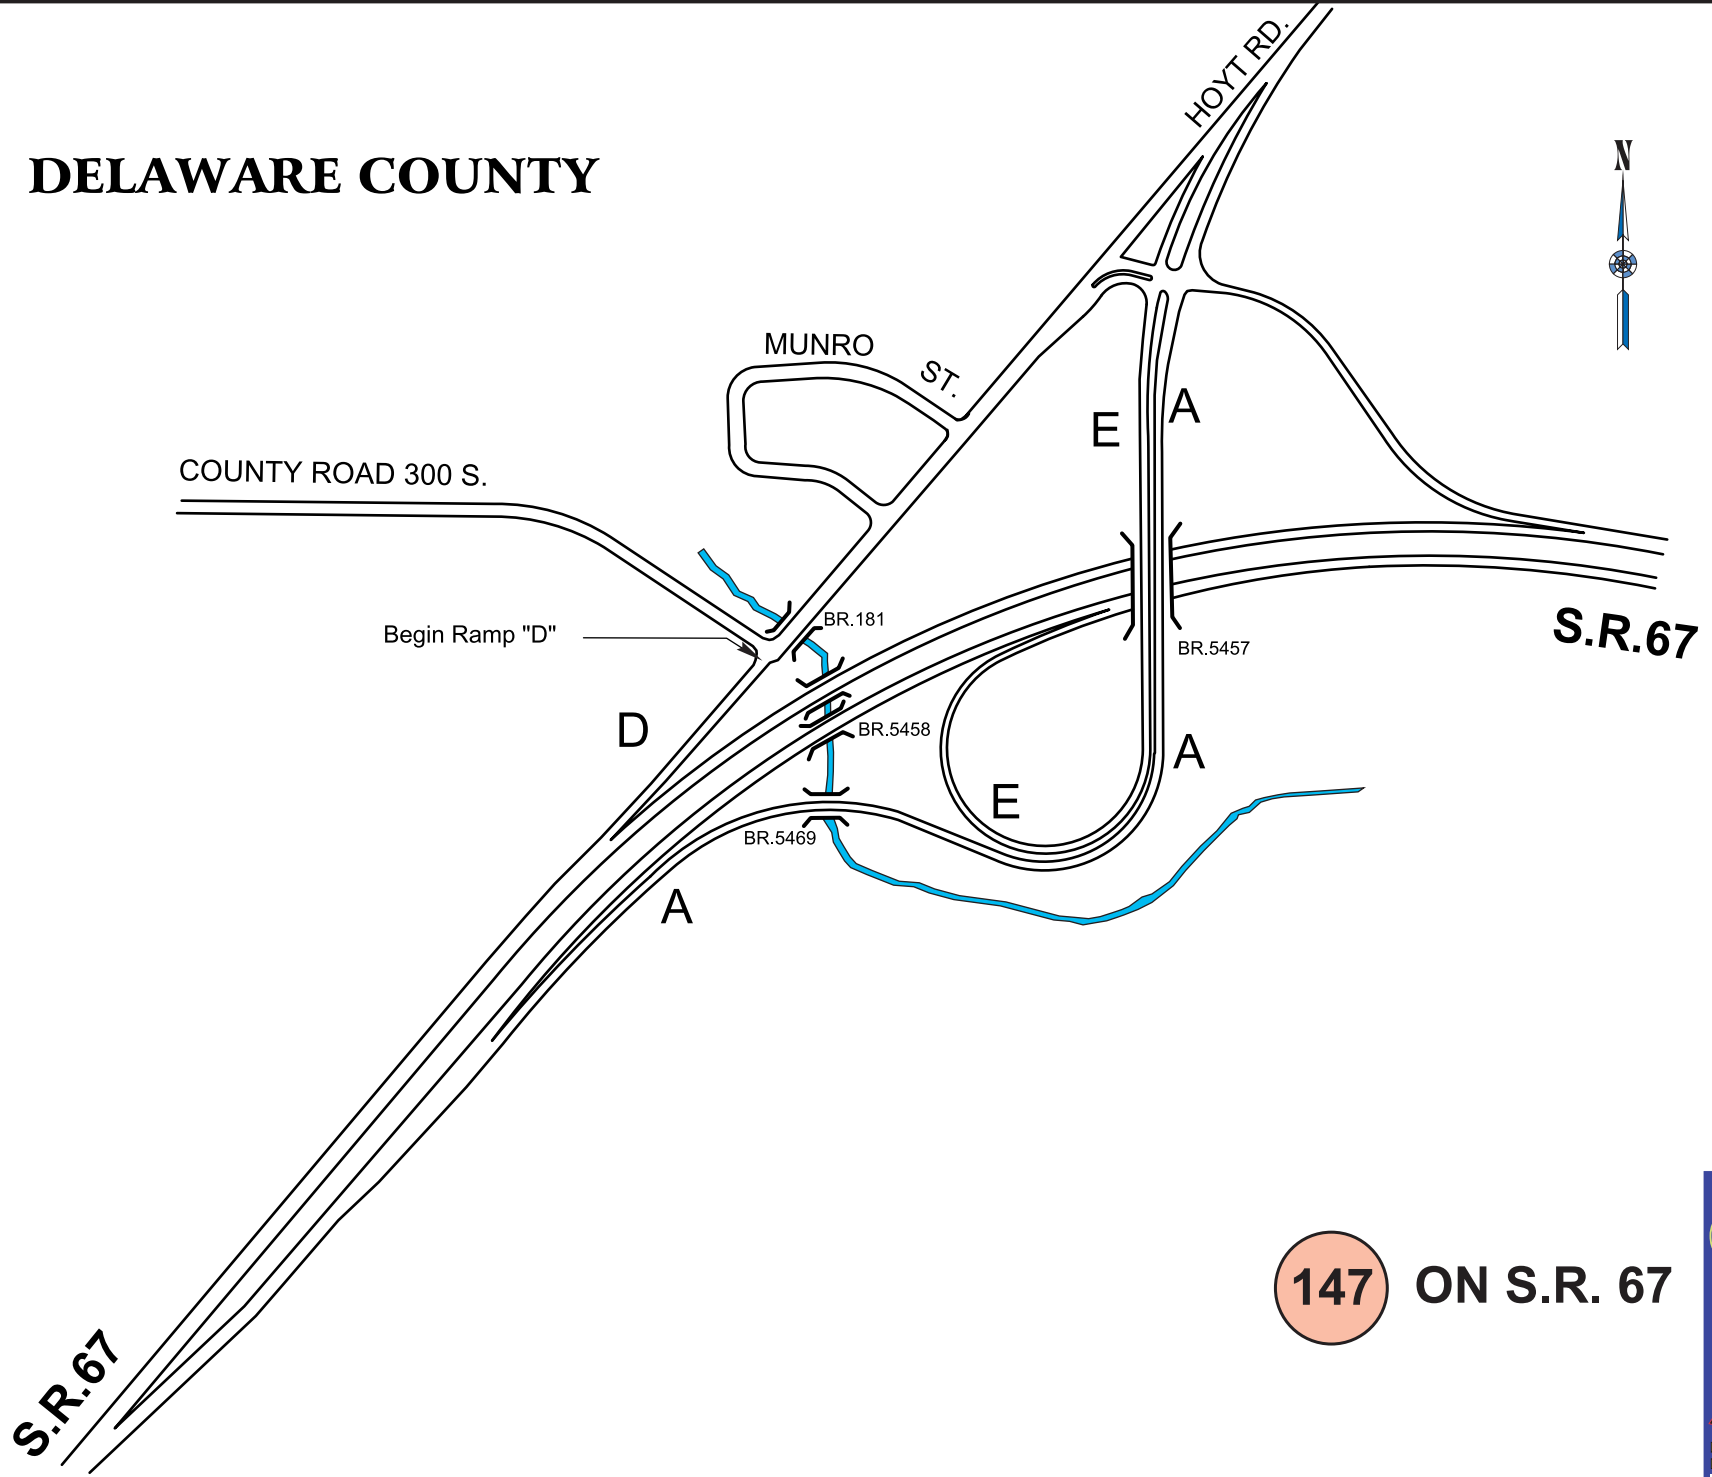

DELAWARE COUNTY

147 ON S.R. 67

INDOT GRAPHICS

REVISION DATE: 3-12-2004
DRAWING: IC-SR-067-147
INTERCHANGES
SCALE: NOT TO SCALE