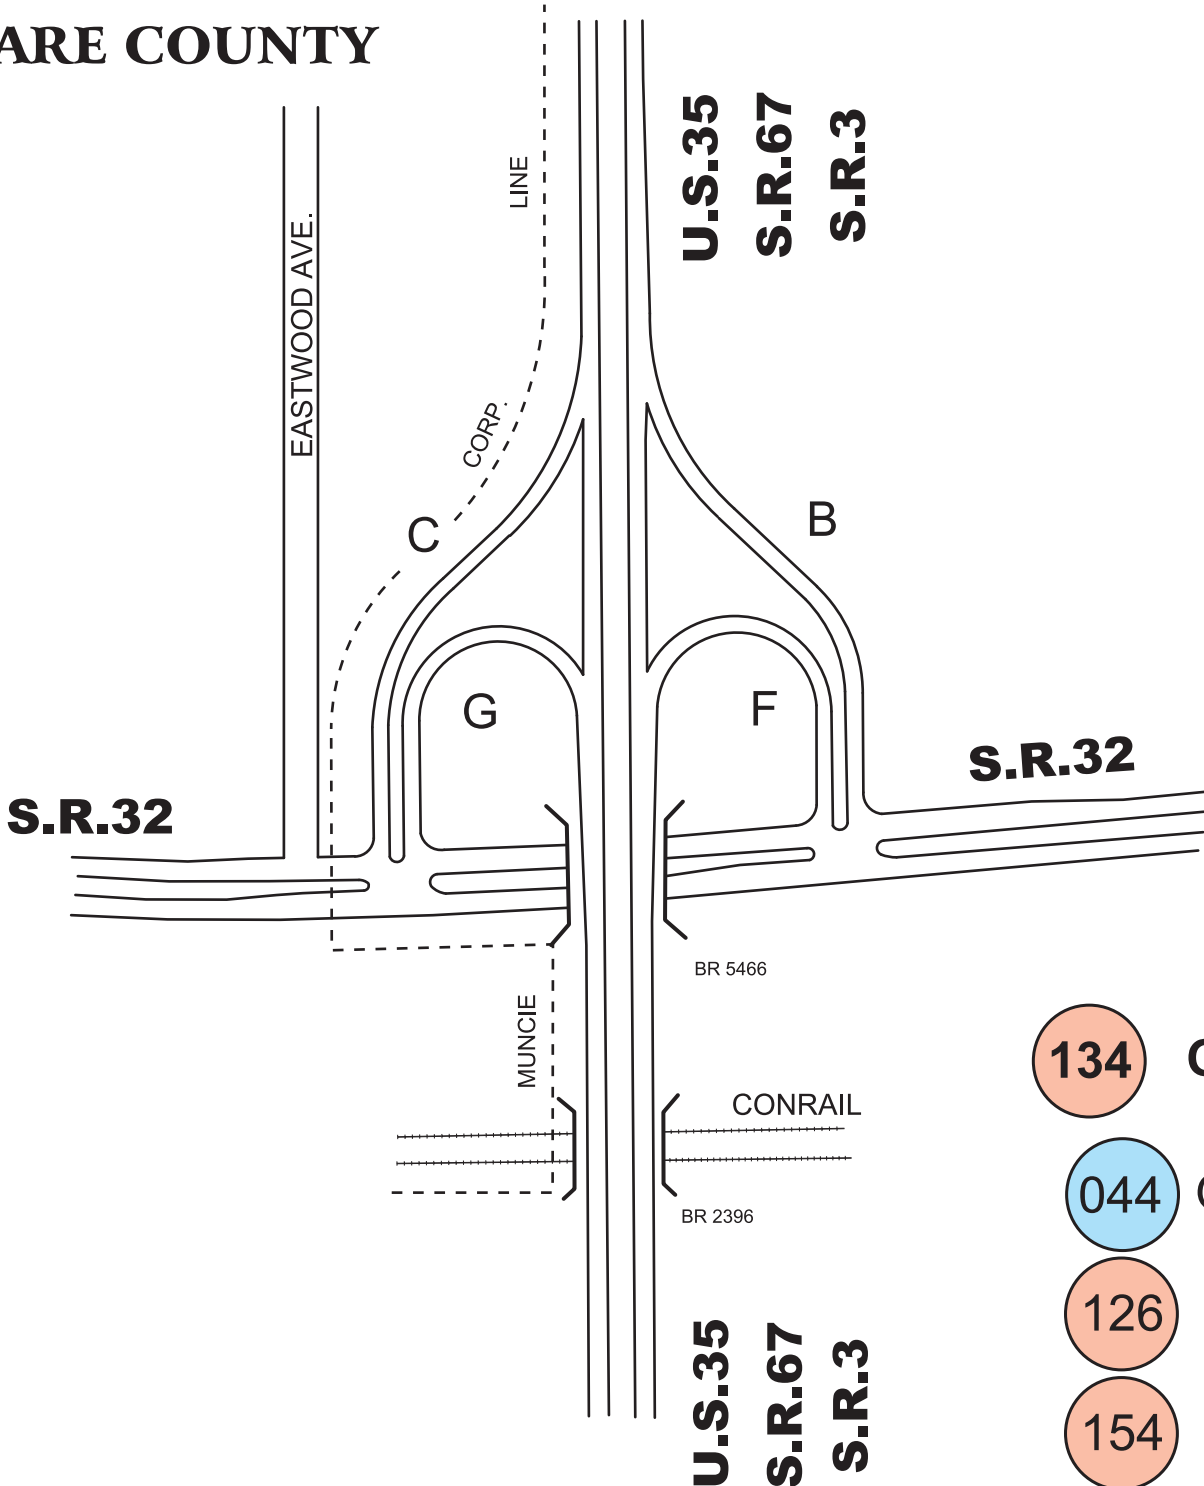

DELAWARE COUNTY

- 134 ON S.R. 3
- 044 ON U.S. 35
- 126 ON S.R. 32
- 154 ON S.R. 67

**INDOT
GRAPHICS**

REVISION DATE: 12-03-2001
 DRAWING: IC-SR-003-134
 INTERCHANGES
 SCALE: NOT TO SCALE