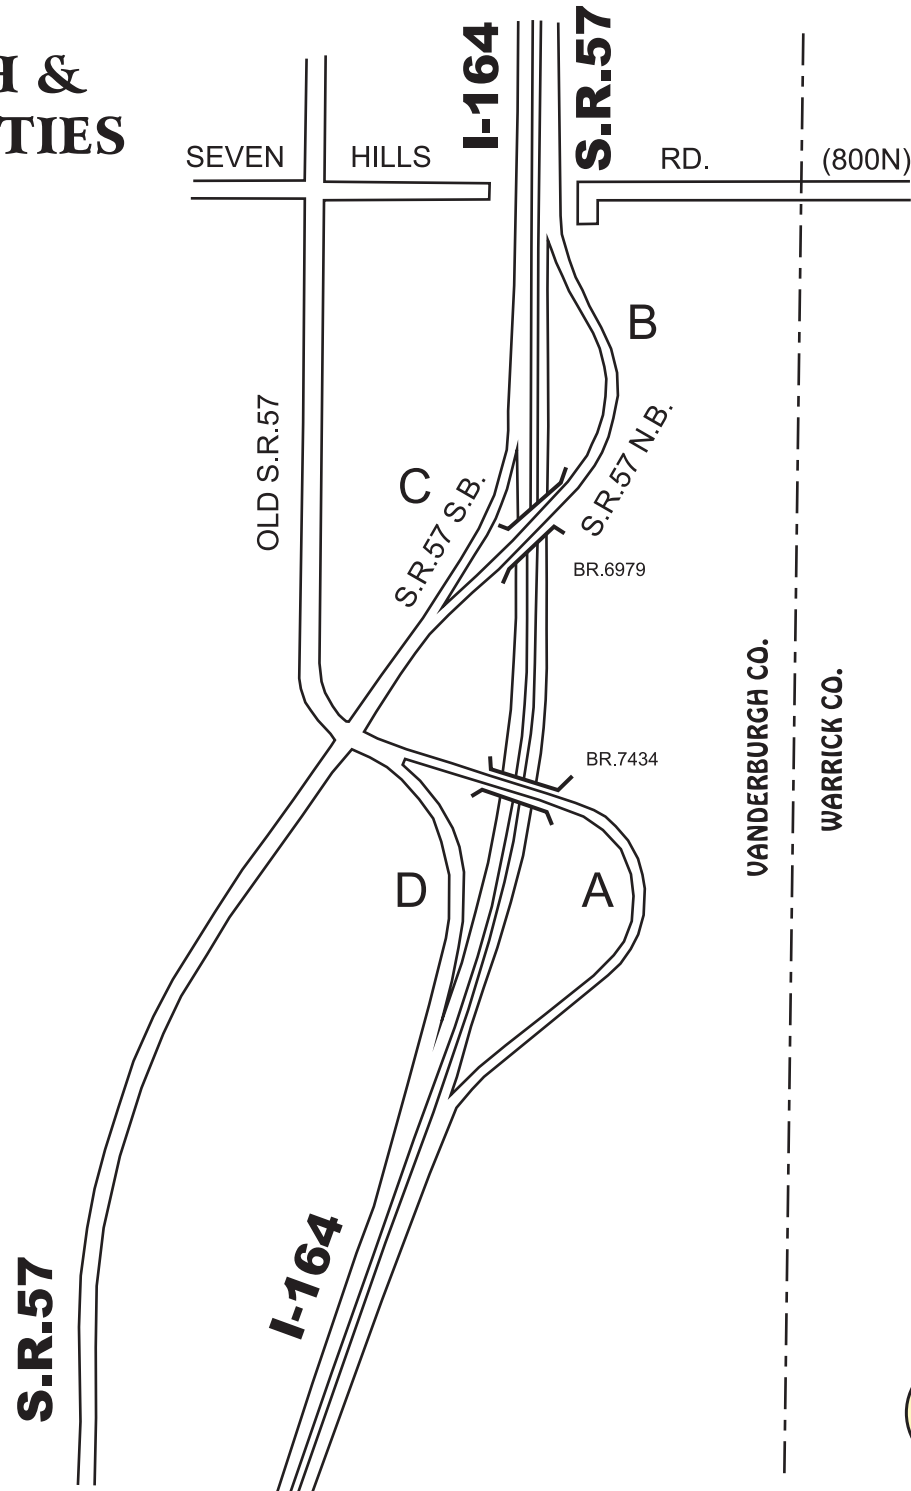

VAN DERBURGH & WARRICK COUNTIES

018 ON I-164

INDOT GRAPHICS

REVISION DATE: 12-03-2001
DRAWING: IC-1164-018
INTERCHANGES
SCALE: NOT TO SCALE