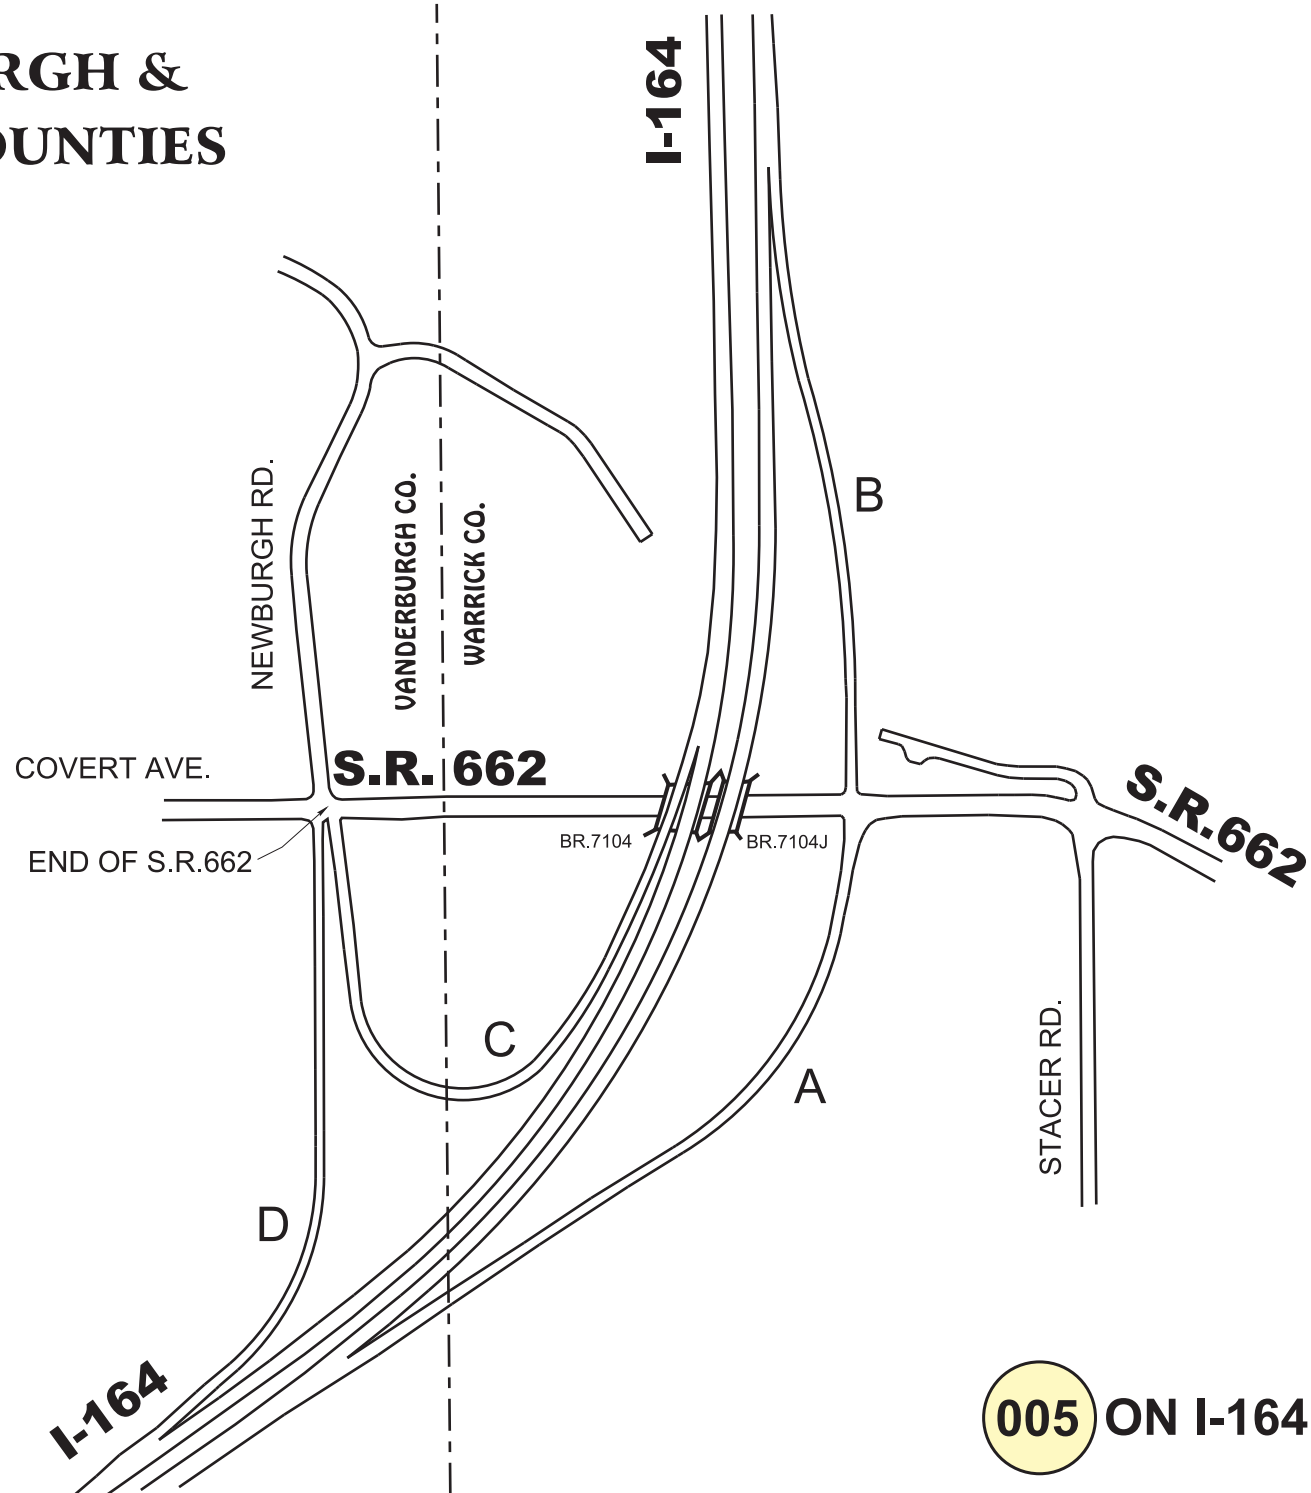

VAN DERBURGH & WARRICK COUNTIES

005 ON I-164

INDOT GRAPHICS

REVISION DATE: 12-03-2001
DRAWING: IC-1164-005
INTERCHANGES
SCALE: NOT TO SCALE