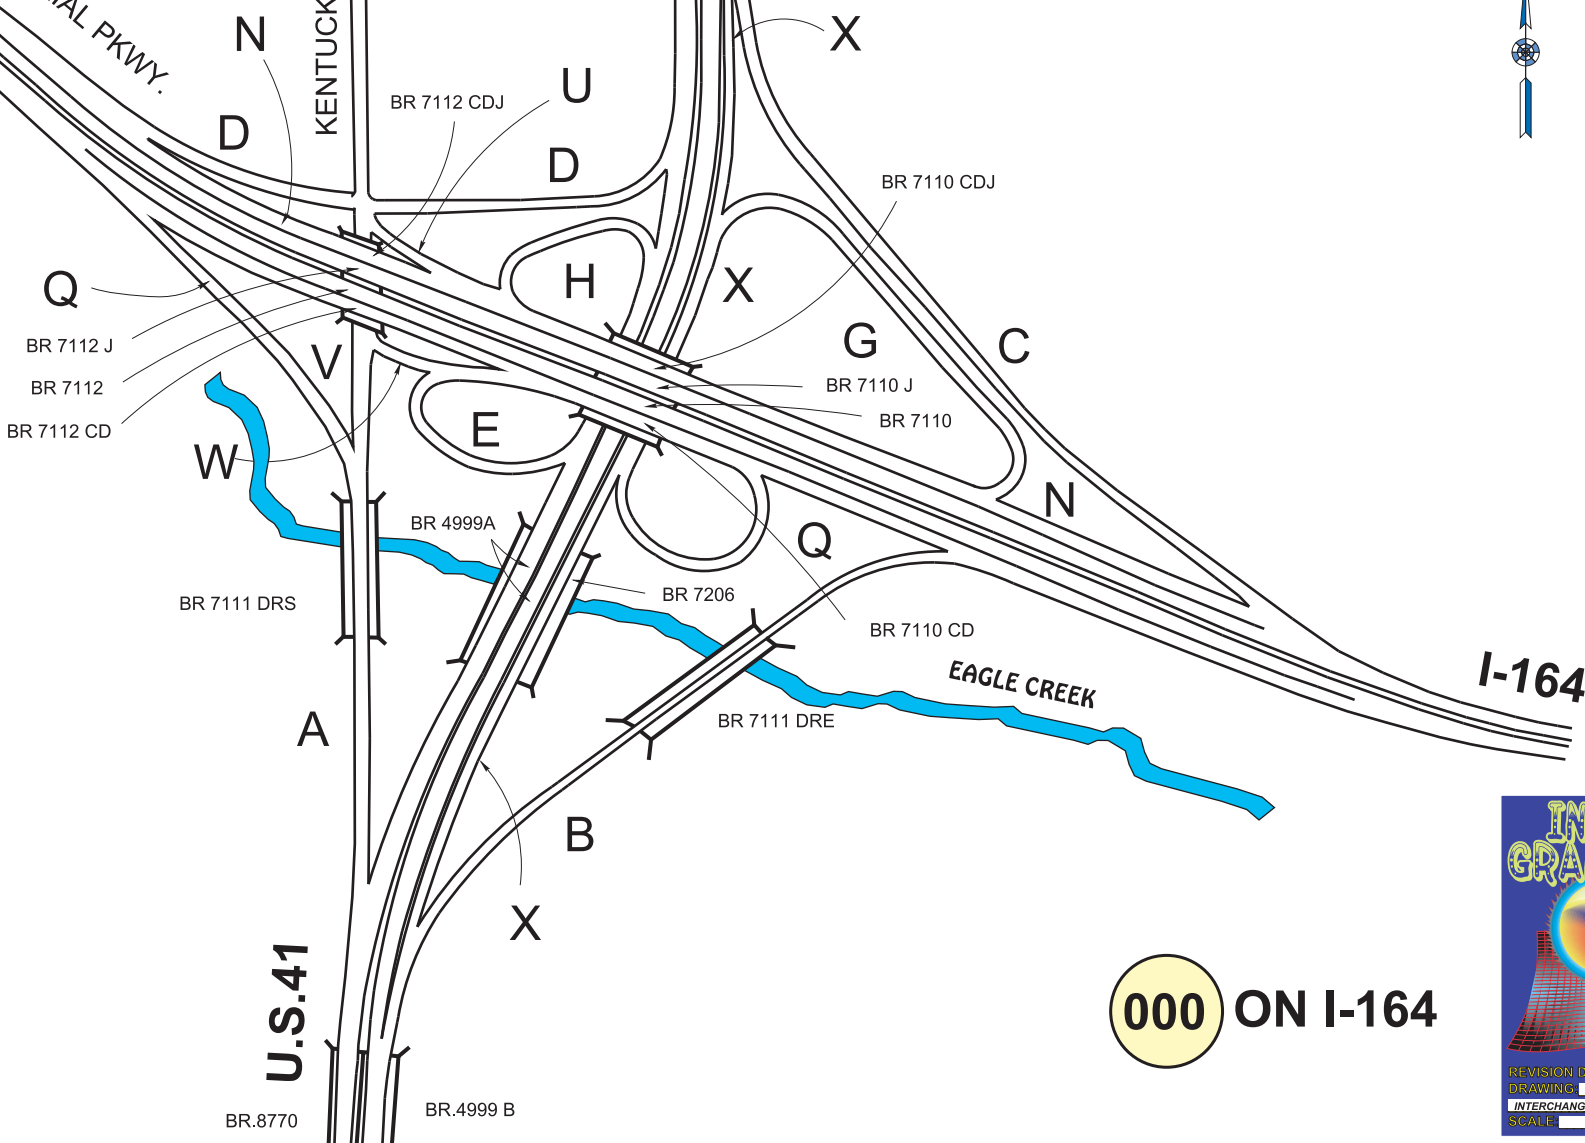

VANDERBURGH COUNTY

U.S.41

VETERANS MEMORIAL PKWY.

KENTUCKY AVE.

I-164

U.S.41

000 ON I-164

BR.8770

BR.4999 B

INDOT
GRAPHICS

REVISION DATE: 12-03-2001
DRAWING: IC-1164-000
INTERCHANGES
SCALE: NOT TO SCALE