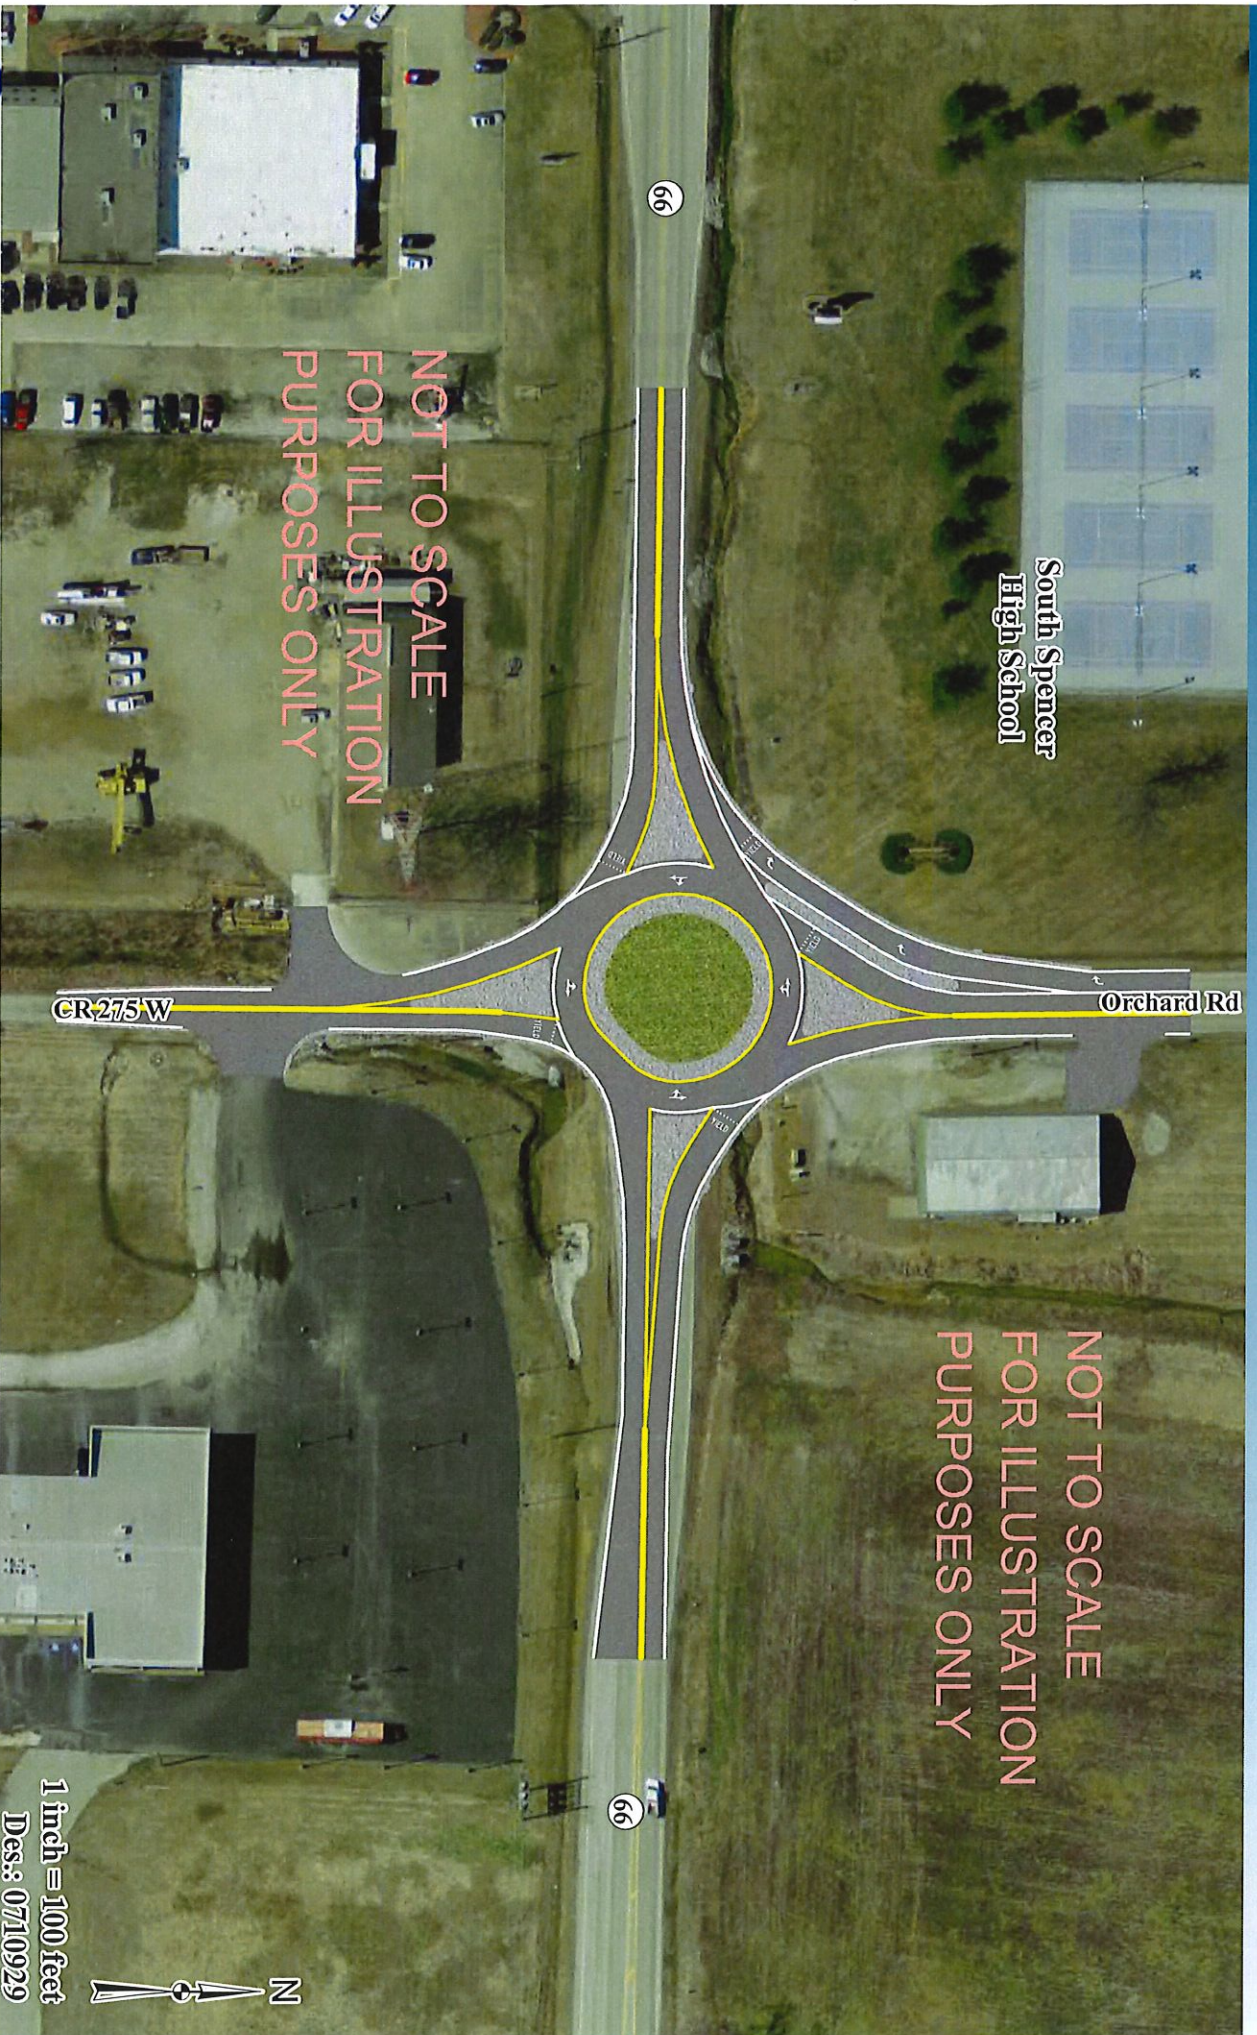

S.R. 66 Roundabout

Indiana Department of Transportation

PARSONS