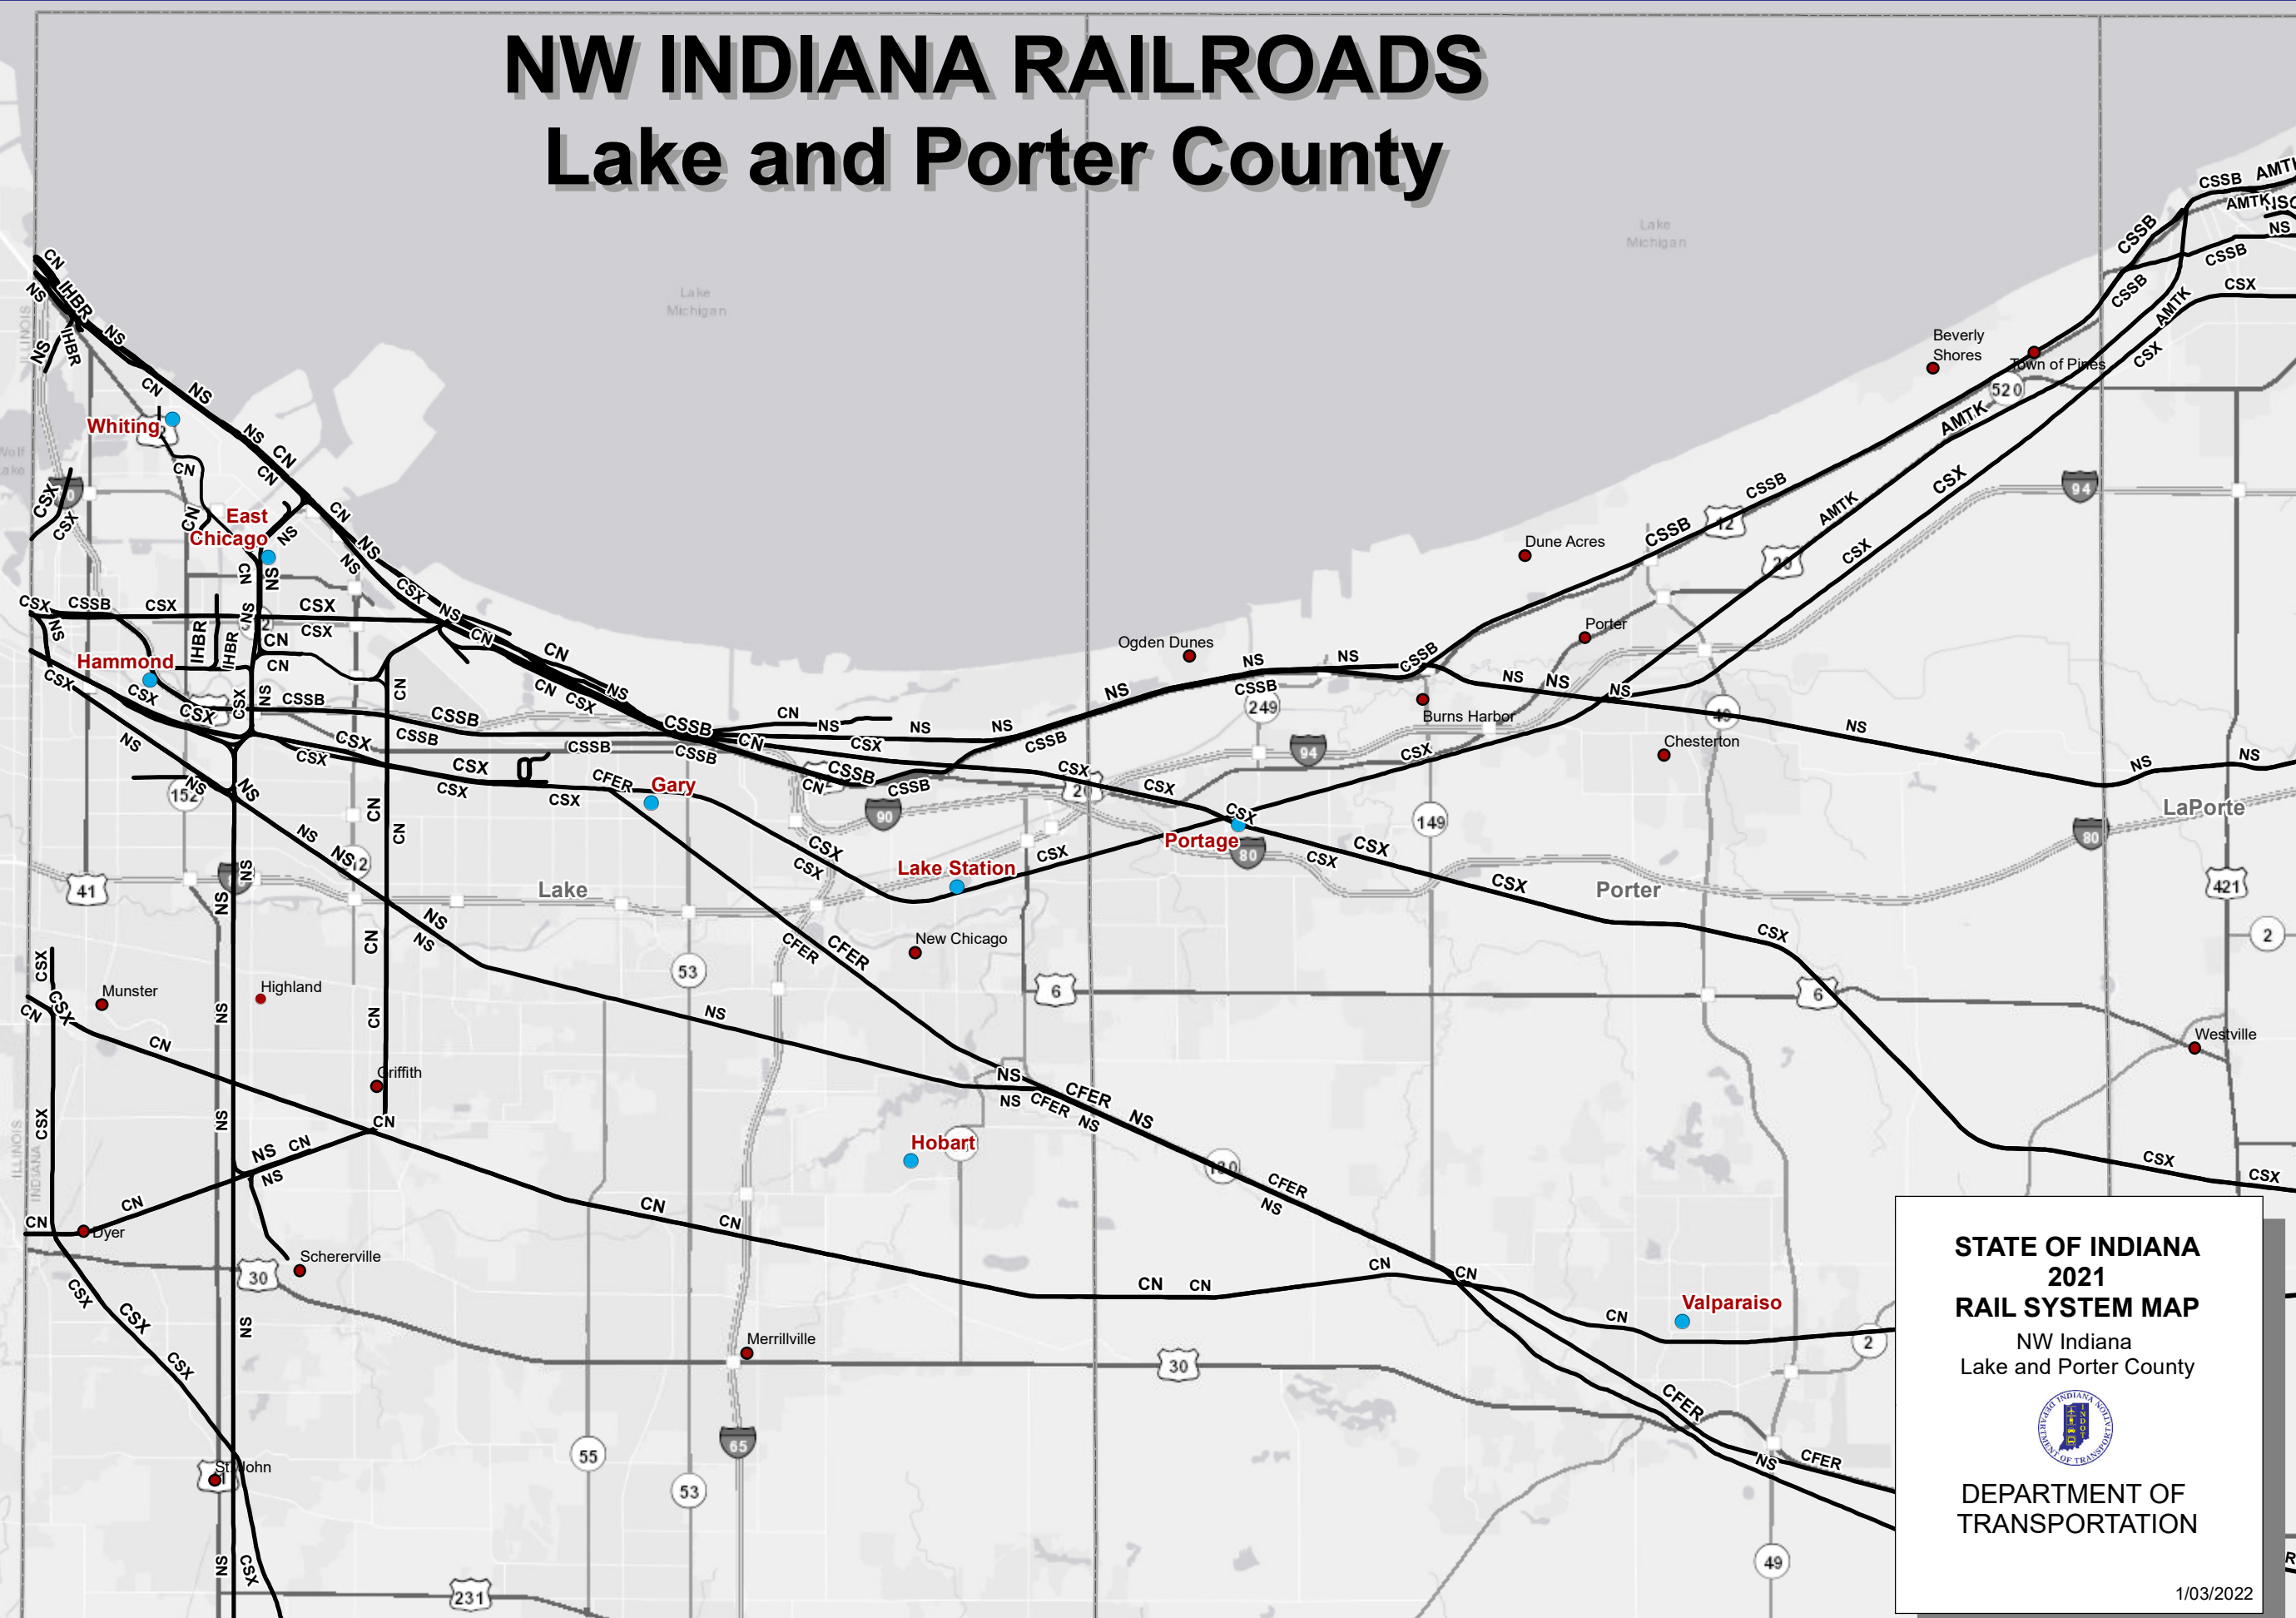

NW INDIANA RAILROADS

Lake and Porter County

Indiana Railroads and Abbreviations

AMTK	Amtrak RR
BLRR	Bee Line Railroad
BFT	Big Four Terminal Railroad
CN	Canadian National RR
CEIW	Central Indiana & Western RR
CIND	Central Railroad Co. of Indiana
CERA	Central Railroad Co. of Indpls.
CKIN	Chesapeake & Indiana RR
CFER	Chicago, Ft. Wayne, & Eastern RR
CSSB	Chicago, Southshore, & S. Bend RR
CAPA	City of Auburn Port Authority
CMPA	City of Madison Port Authority - Madison RR
CSX	CSX RR
DCR	Dubois County RR
DREI	Decatur & Eastern ILL RR
EWR	Elkhart & Western RR
EVWR	Evansville Western Railway
GRW	Gary Railway
GDKL	Grand Elk Railroad
HHPA	Hoosier Heritage Port Authority
HOS	Hoosier Southern RR
INCR	Indian Creek RR
INOH	Indiana & Ohio Railway
IERR	Indiana Eastern RR
IHBR	Indiana Harbor Belt RR
IN	Indiana Northeastern RR
IRRM	Indiana Railroad Museum
ISRR	Indiana Southern Railroad
ISW	Indiana Southwestern Railway
KBS	Kankakee, Beaverville, & Southern RR
KTR	Kendallville Terminal RR
KR	Kokomo Rail
LIRC	Louisville & Indiana RR
LORL	Lucas Rail Lines
MGR	MG Rail
MSO	Michigan Southern RR
NCSR	New Castle RR
NS	Norfolk Southern RR
OVR	Ohio Valley RR
SIND	Southern Indiana Railway
INRD	The Indiana Rail Road Co.
TPW	Toledo, Peoria, & Western Railway
VVR	Vermilion Valley RR
WC	Wabash Central RR
WVRR	Whitewater Valley RR
WSR	Winamac Southern Railway

STATE OF INDIANA
2021
RAIL SYSTEM MAP
 NW Indiana
 Lake and Porter County

DEPARTMENT OF
TRANSPORTATION

1/03/2022