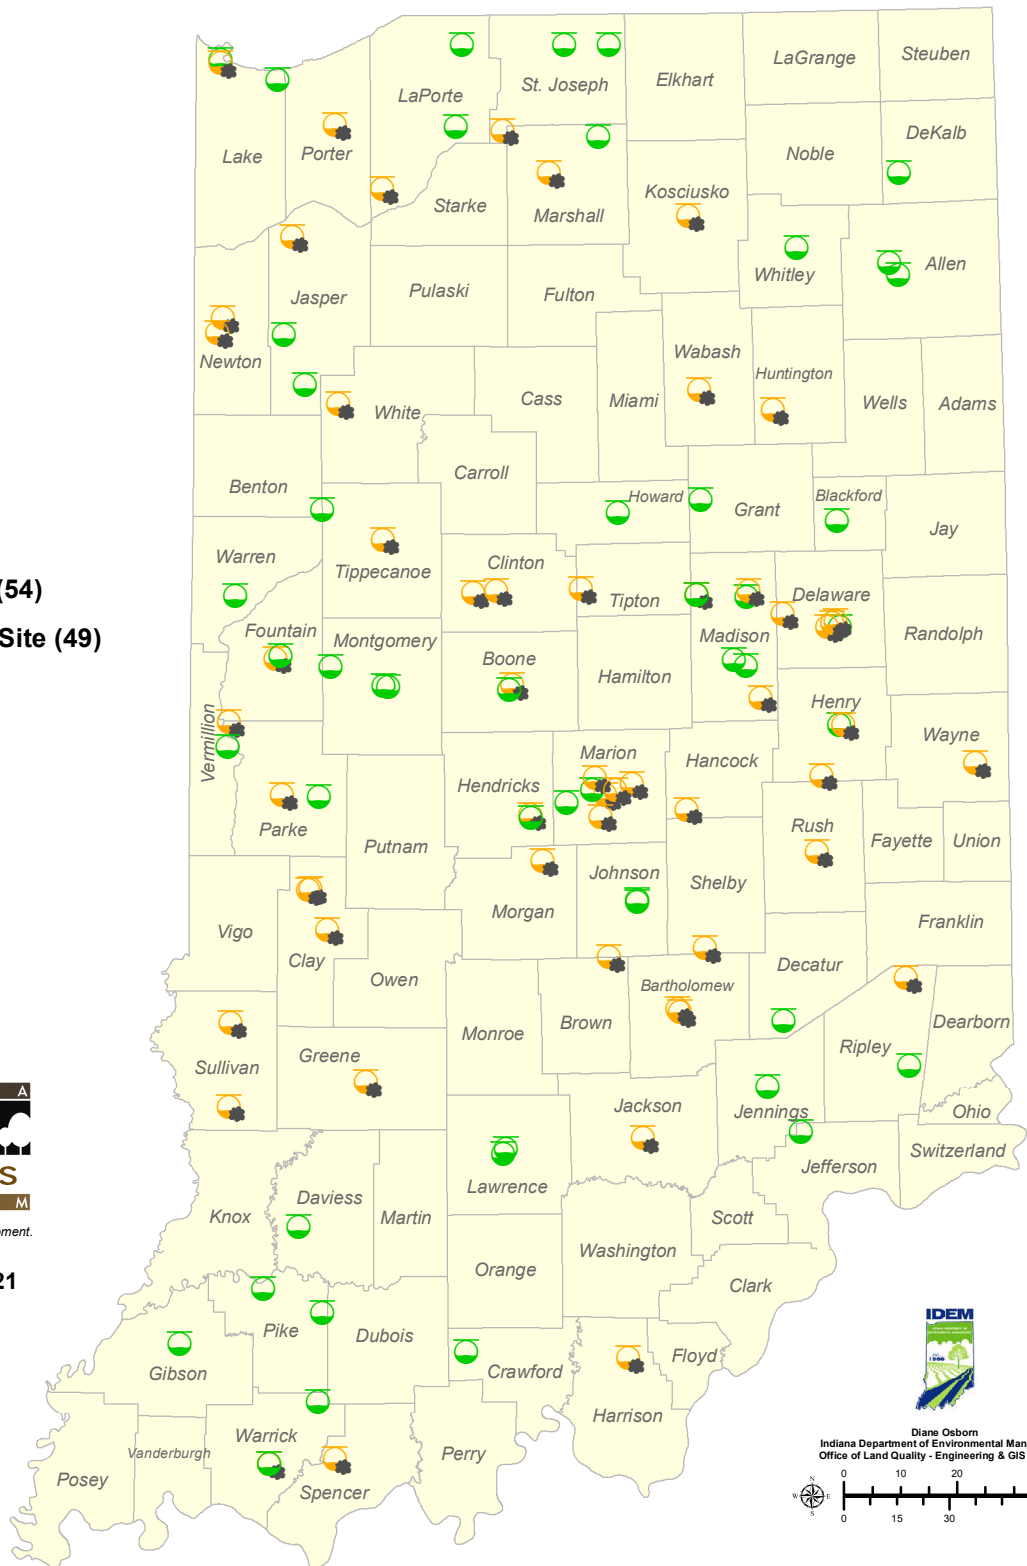

Petroleum Orphan Sites Initiative (POSI)

March 2021

Site Status

-  **POSI Active Site (54)**
-  **Completed POSI Site (49)**

Total Sites 103

Updated: March 24, 2021

Diane Osborn
 Indiana Department of Environmental Management
 Office of Land Quality - Engineering & GIS Services

Any general questions regarding the Indiana Brownfields Program Initiative should be directed to Andrea Robertson at 317-234-0968 or by email at ARoberts@ifa.IN.gov

This map graphically depicts locations and is not intended for any other purpose.