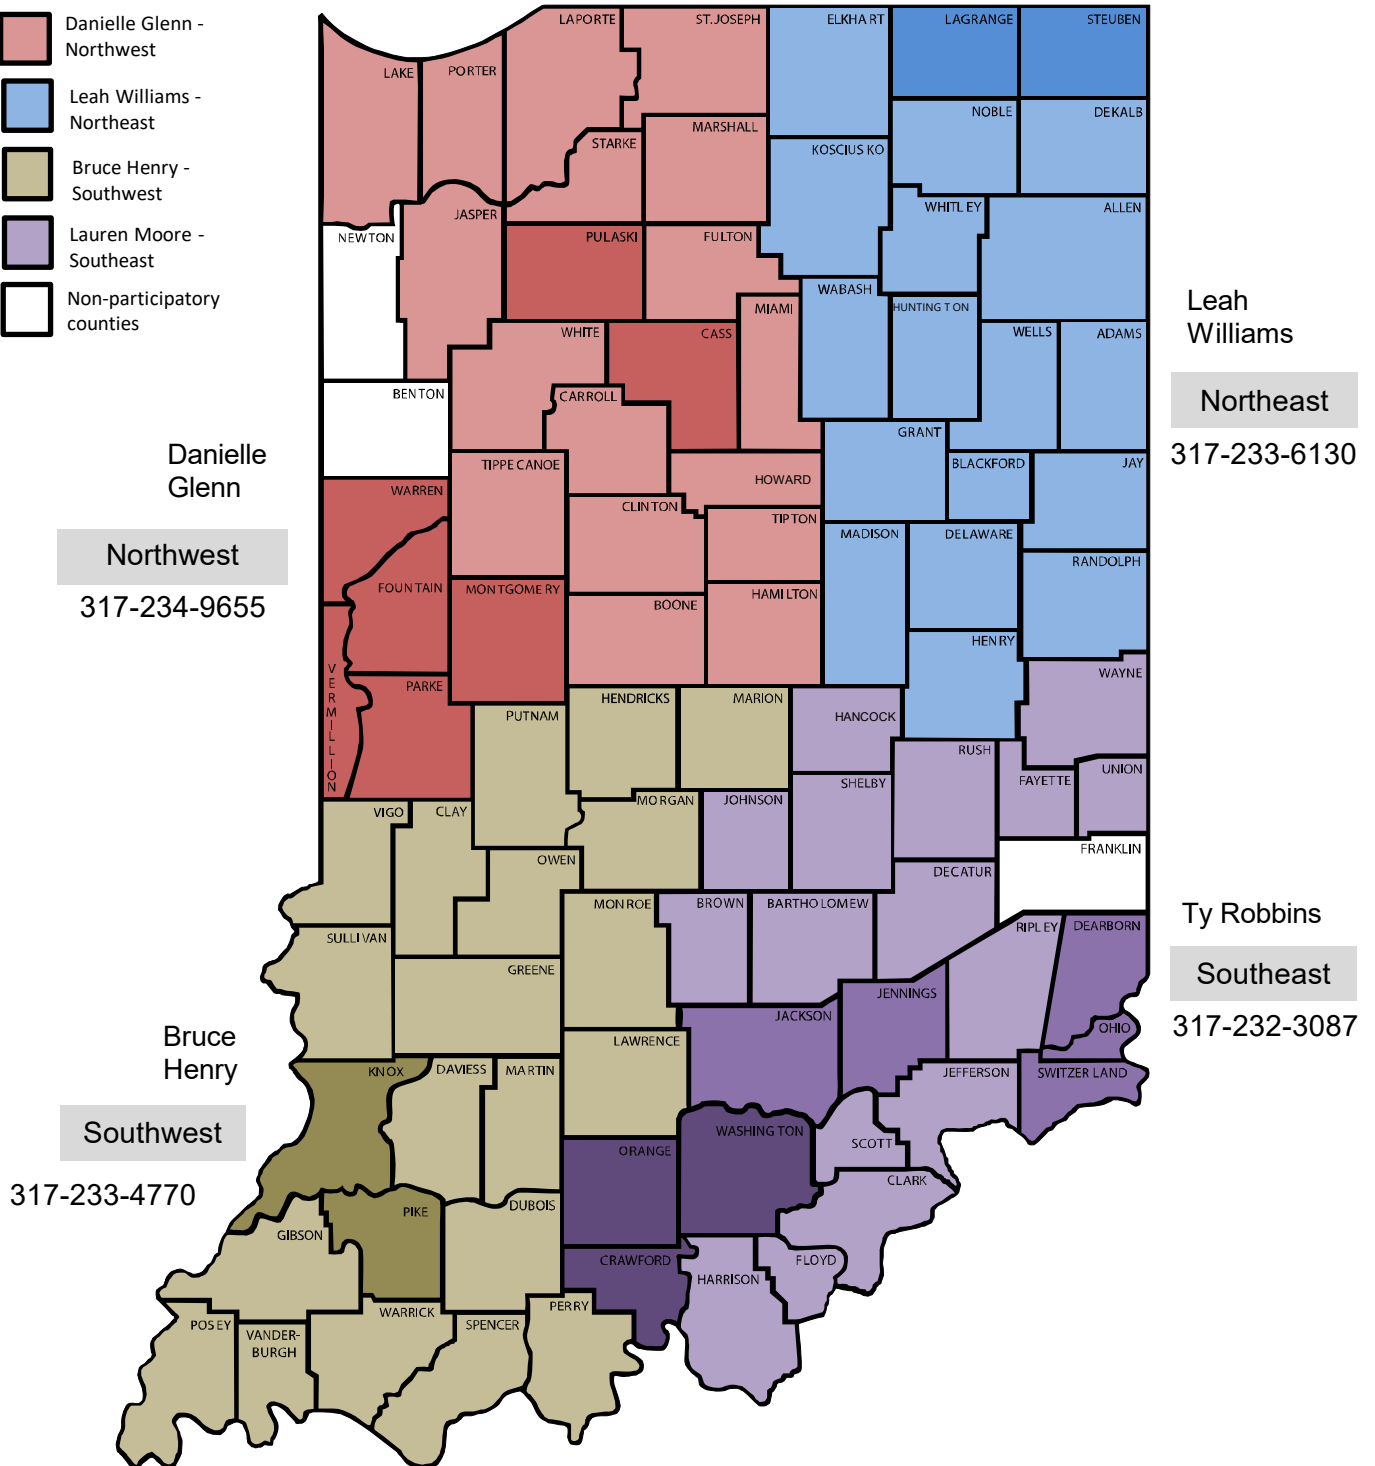

# IDOC CC Program Director Regional Map

- Danielle Glenn - Northwest
- Leah Williams - Northeast
- Bruce Henry - Southwest
- Lauren Moore - Southeast
- Non-participatory counties

Map includes only grant funded Community Corrections agencies. As of 10/04/2021, Franklin, Benton, and Newton counties do not have grant funded Community Corrections agencies.