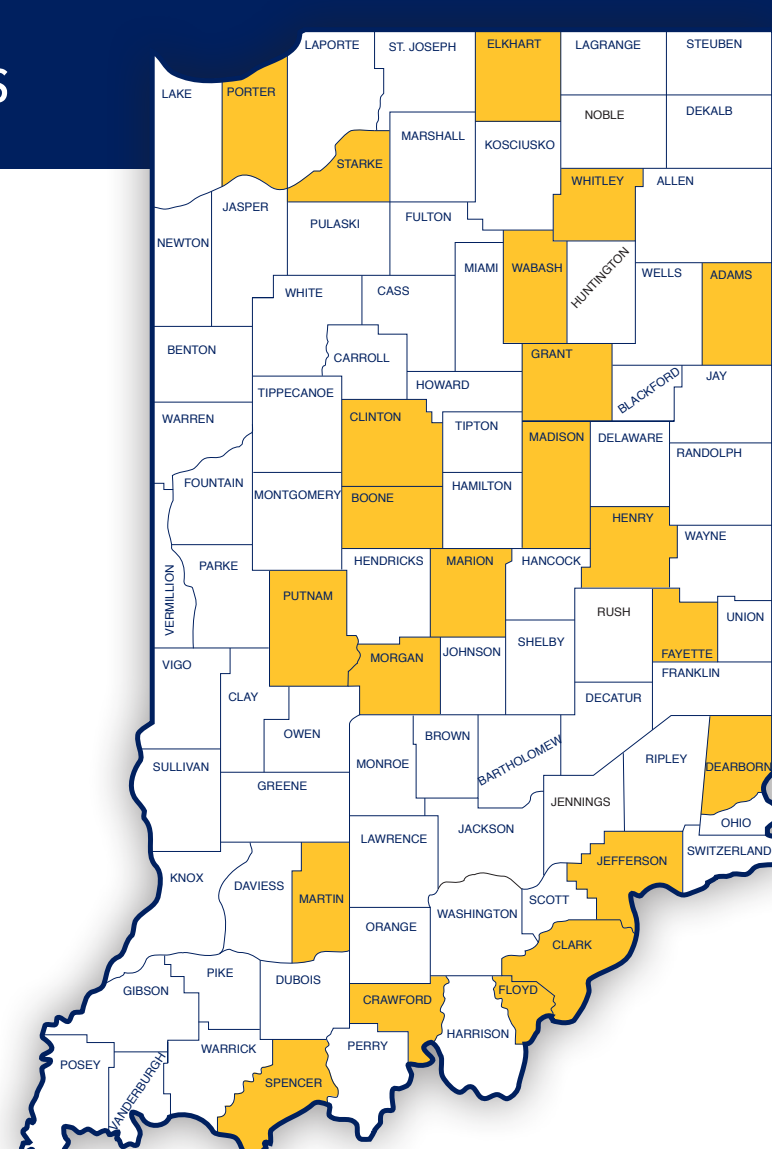

* denotes Regional Work Release physical location

7 Jail-Based Community Corrections Work Release

- | | | |
|---------|--------|--------|
| Boone | Gibson | Posey |
| Brown | Noble | Wabash |
| Daviess | | |

NOTE: Community Corrections agency utilizes jail beds set aside for Work Release participants under Community Corrections supervision.

52 Problem Solving Courts / Court Recidivism Reduction Programs

- | | |
|----------------------|----------------------|
| Allen: 3 programs | Lawrence: 3 programs |
| Clark: 2 programs | Madison: 3 programs |
| Delaware: 2 programs | Marion: 4 programs |
| Dubois | Marshall |
| Elkhart | Miami |
| Fayette | Monroe: 2 programs |
| Grant | Montgomery |
| Harrison | Noble |
| Henry | Parke |
| Huntington | Perry |
| Jackson | Porter: 2 programs |
| Jefferson | Rush |
| Knox | Spencer |
| Kosciusko | Vanderburgh |
| Lake: 5 programs | Wabash: 2 programs |
| LaGrange | Warrick |
| LaPorte | Washington |

34 Probation Departments

- | | | |
|----------|------------|------------|
| Adams | Hancock | Shelby |
| Allen | Hendricks | Spencer |
| Clark | Henry | St. Joseph |
| Clinton | Howard | Steuben |
| Crawford | LaGrange | Sullivan |
| Dearborn | Madison | Tippecanoe |
| Decatur | Marion | Vigo |
| DeKalb | Miami | Wabash |
| Elkhart | Montgomery | Wayne |
| Fayette | Orange | Whitley |
| Floyd | Putnam | |
| Fountain | Ripley | |

7 Prosecutor's Diversion Programs

- | |
|------------|
| Boone |
| Fayette |
| Jefferson |
| Marion |
| Marshall |
| Rush |
| St. Joseph |

17 Pre-Trial Programs

- | |
|-------------|
| Bartholomew |
| Cass |
| Clark |
| Dubois |
| Hamilton |
| Jefferson |
| LaPorte |
| Marion |
| Monroe |
| Noble |
| Porter |
| Pulaski |
| Rush |
| St. Joseph |
| Starke |
| Tipton |
| Wabash |