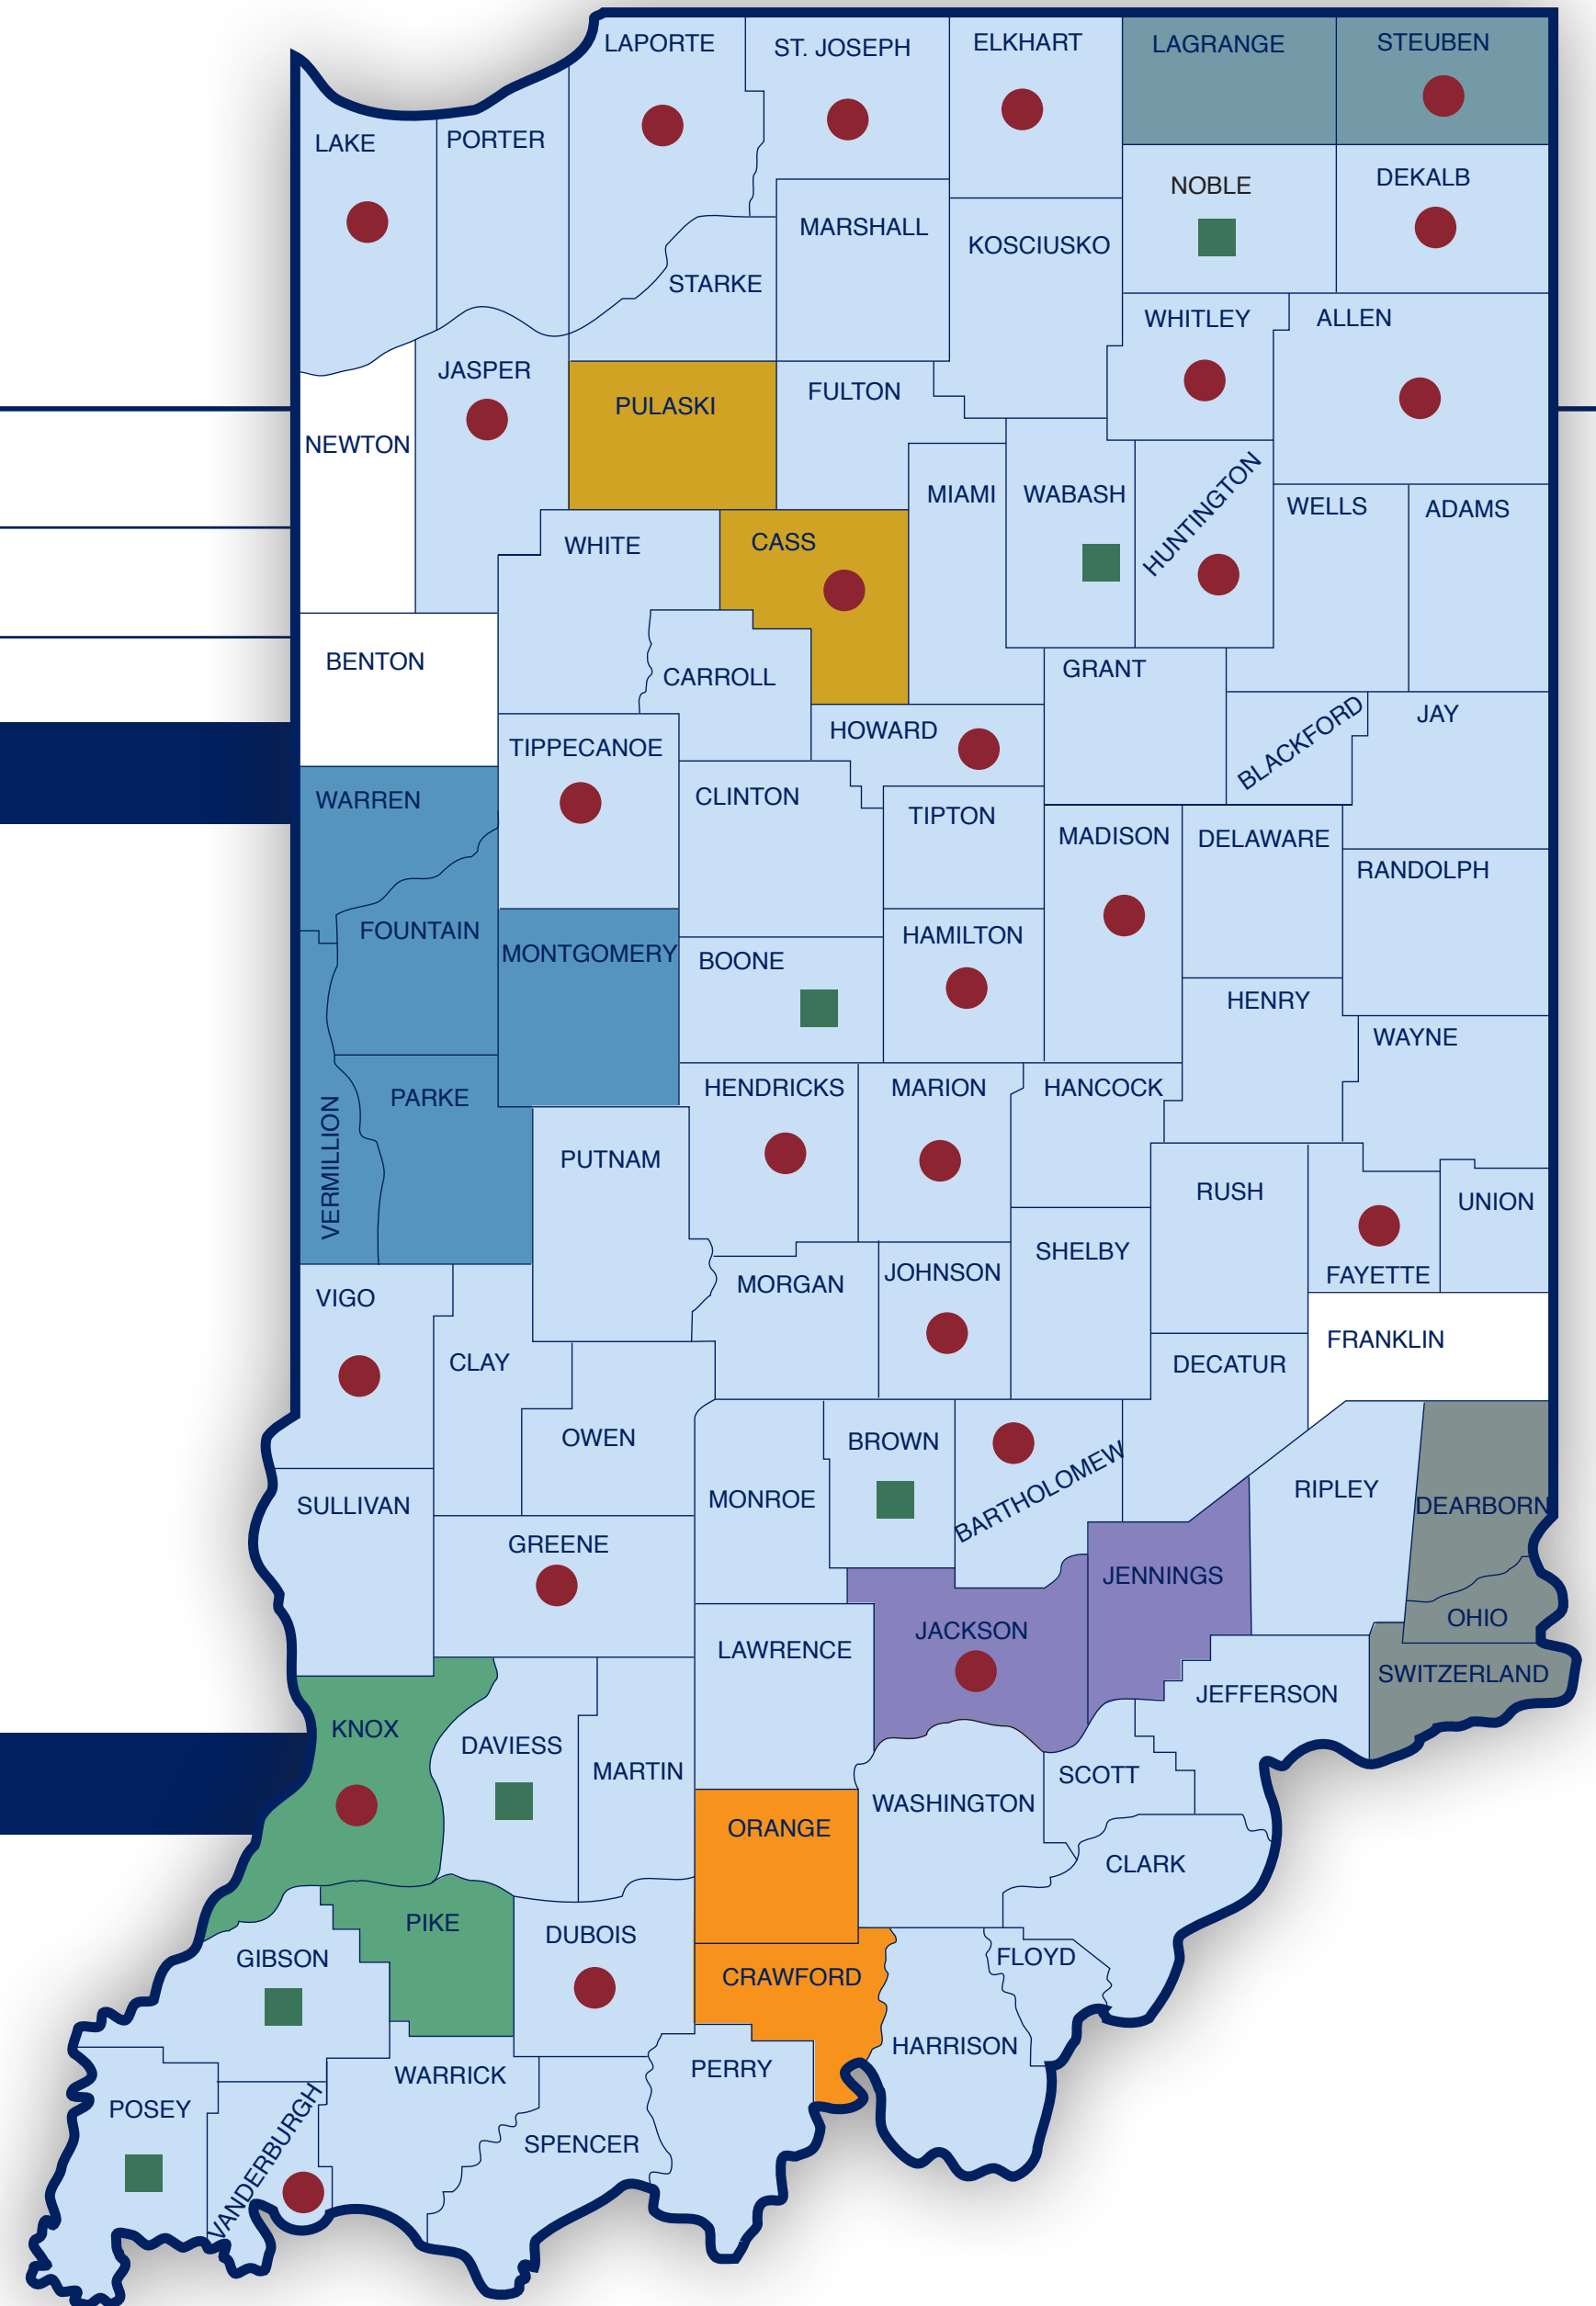

INDIANA DEPARTMENT OF CORRECTION 2023 JUSTICE REINVESTMENT GRANT FUNDED ENTITIES

MAP LEGEND

- Community Corrections
- Stand Alone Work Release
- Jail-Based Work Release

89 Community Corrections Counties

Adams	DeKalb	Henry	Madison	Porter	Tippecanoe
Allen	Delaware	Howard	Marion	Posey	Tipton
Bartholomew	Dubois	Huntington	Marshall	Pulaski	Union
Blackford	Elkhart	Jackson	Martin	Putnam	Vanderburgh
Boone	Fayette	Jasper	Miami	Randolph	Vermillion
Brown	Floyd	Jay	Monroe	Ripley	Vigo
Carroll	Fountain	Jefferson	Montgomery	Rush	Wabash
Cass	Fulton	Jennings	Morgan	Scott	Warren
Clark	Gibson	Johnson	Noble	Shelby	Warrick
Clay	Grant	Knox	Ohio	Spencer	Washington
Clinton	Greene	Kosciusko	Orange	St. Joseph	Wayne
Crawford	Hamilton	LaGrange	Owen	Starke	Wells
Daviess	Hancock	Lake	Parke	Steuben	White
Dearborn	Harrison	LaPorte	Perry	Sullivan	Whitley
Decatur	Hendricks	Lawrence	Pike	Switzerland	

7 Regional Community Correctional Agencies

- Cass* Pulaski Community Corrections
- Hoosier Hills PACT (Crawford, Orange)
- Jackson* Jennings Community Corrections
- Northeast Indiana Community Corrections (LaGrange, Steuben*)
- Southeast Regional Community Corrections (Dearborn*, Ohio, Switzerland)
- Wabash Valley Regional Community Corrections (Knox*, Pike)
- West Central Regional Community Corrections (Fountain*, Montgomery, Parke, Vermillion, Warren)

* denotes fiscal body

26 Stand Alone Community Corrections Work Release

Allen	Elkhart	Howard	Johnson	Madison	Tippecanoe
Bartholomew	Fayette	Huntington	Knox*	Marion	Vanderburgh
Cass*	Greene	Jackson*	Lake	St. Joseph	Vigo
DeKalb	Hamilton	Jasper	LaPorte	Steuben*	Whitley
Dubois	Hendricks				

* denotes Regional Work Release physical location

7 Jail-Based Community Corrections Work Release