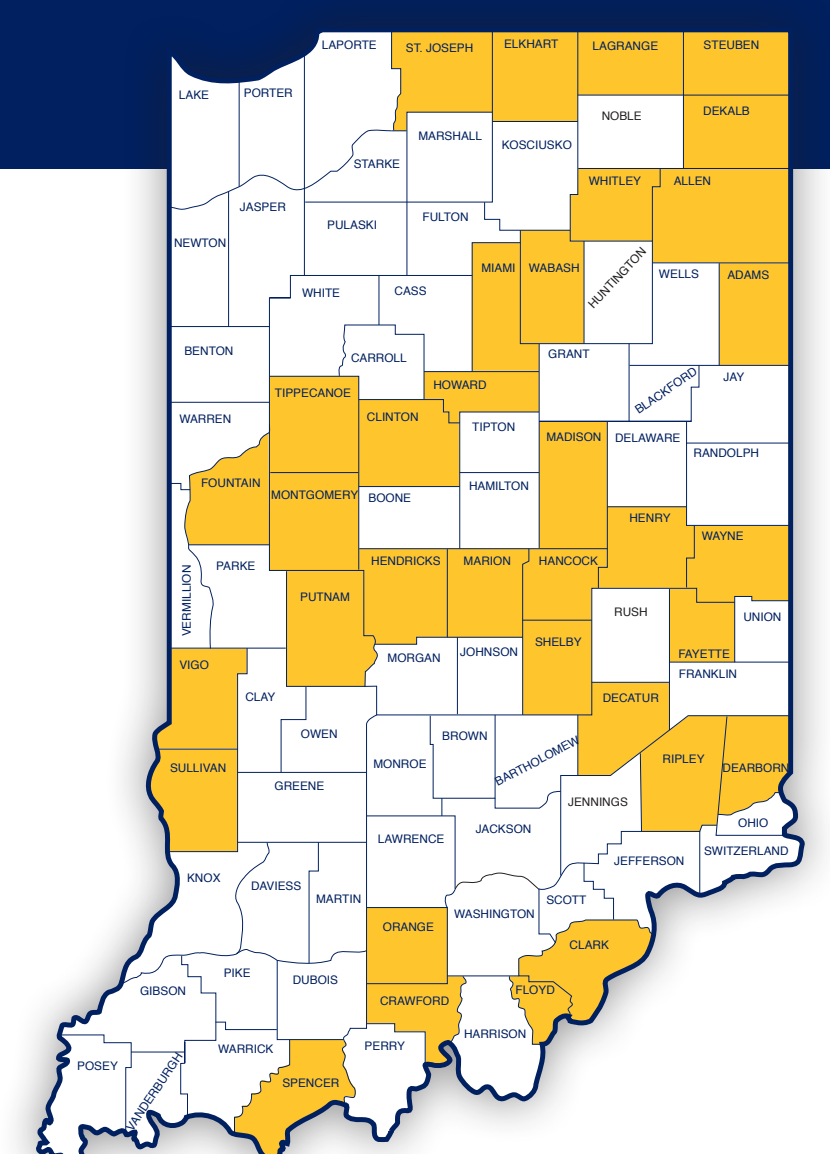

7 Regional Community Correctional Agencies

- Cass* Pulaski Community Corrections
- Hoosier Hills PACT (Crawford, Orange)
- Jackson* Jennings Community Corrections
- Northeast Indiana Community Corrections (LaGrange, Steuben*)
- Southeast Regional Community Corrections (Dearborn*, Ohio, Switzerland)
- Wabash Valley Regional Community Corrections (Knox*, Pike)
- West Central Regional Community Corrections (Fountain*, Montgomery, Parke, Vermillion, Warren)

* denotes Regional Work Release physical location

7 Jail-Based Community Corrections Work Release

- | | | |
|---------|--------|--------|
| Boone | Gibson | Posey |
| Brown | Noble | Wabash |
| Daviess | | |

34 Probation Departments

- | | | |
|----------|------------|------------|
| Adams | Hancock | Shelby |
| Allen | Hendricks | Spencer |
| Clark | Henry | St. Joseph |
| Clinton | Howard | Steuben |
| Crawford | LaGrange | Sullivan |
| Dearborn | Madison | Tippecanoe |
| Decatur | Marion | Vigo |
| DeKalb | Miami | Wabash |
| Elkhart | Montgomery | Wayne |
| Fayette | Orange | Whitley |
| Floyd | Putnam | |
| Fountain | Ripley | |

7 Prosecutor's Diversion Programs

- | |
|------------|
| Boone |
| Fayette |
| Jefferson |
| Marion |
| Marshall |
| Rush |
| St. Joseph |

17 Pre-Trial Programs

- | |
|-------------|
| Bartholomew |
| Cass |
| Clark |
| Dubois |
| Hamilton |
| Jefferson |
| LaPorte |
| Marion |
| Monroe |
| Noble |
| Porter |
| Pulaski |
| Rush |
| St. Joseph |
| Starke |
| Tipton |
| Wabash |