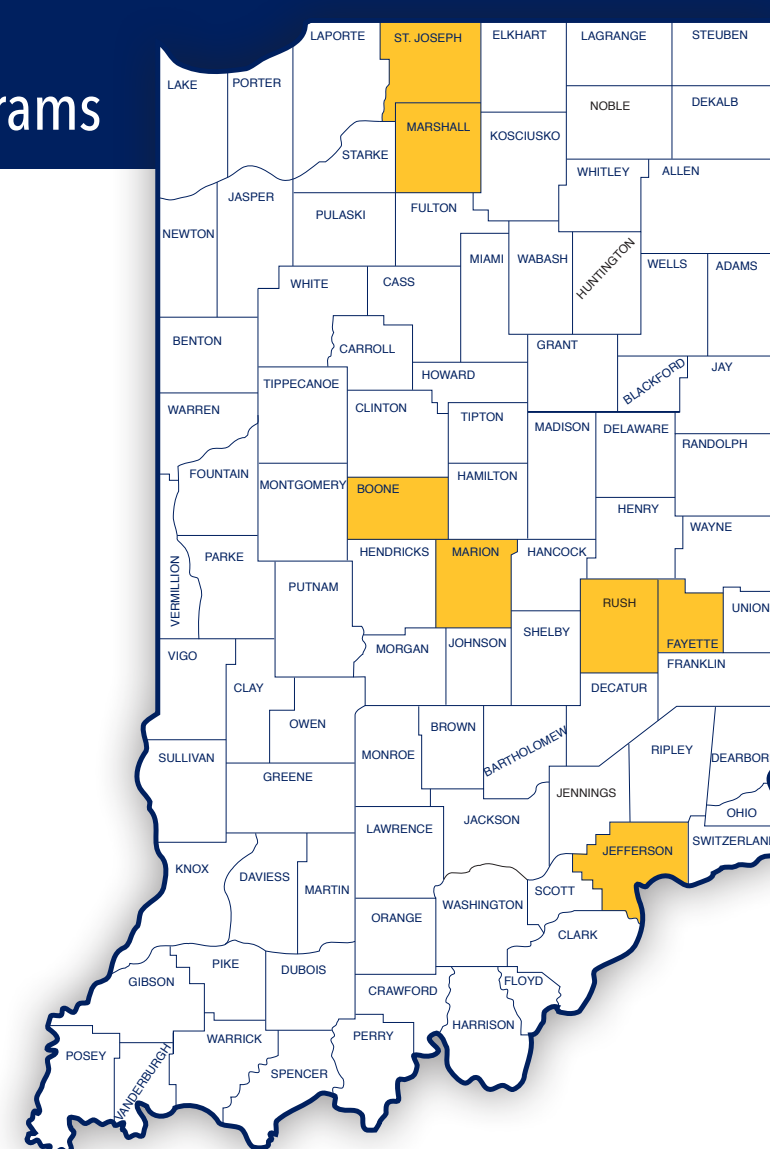

* denotes Regional Work Release physical location

7 Jail-Based Community Corrections Work Release

- | | | |
|---------|--------|--------|
| Boone | Gibson | Posey |
| Brown | Noble | Wabash |
| Daviess | | |

34 Probation Departments

- | | | |
|----------|------------|------------|
| Adams | Hancock | Shelby |
| Allen | Hendricks | Spencer |
| Clark | Henry | St. Joseph |
| Clinton | Howard | Steuben |
| Crawford | LaGrange | Sullivan |
| Dearborn | Madison | Tippecanoe |
| Decatur | Marion | Vigo |
| DeKalb | Miami | Wabash |
| Elkhart | Montgomery | Wayne |
| Fayette | Orange | Whitley |
| Floyd | Putnam | |
| Fountain | Ripley | |

22 Jail Treatment Programs

- | | |
|----------|-----------|
| Adams | Jefferson |
| Boone | Madison |
| Clark | Marion |
| Clinton | Martin |
| Crawford | Morgan |
| Dearborn | Porter |
| Elkhart | Putnam |
| Fayette | Spencer |
| Floyd | Starke |
| Grant | Wabash |
| Henry | Whitley |

7 Prosecutor's Diversion Programs

- | |
|------------|
| Boone |
| Fayette |
| Jefferson |
| Marion |
| Marshall |
| Rush |
| St. Joseph |

17 Pre-Trial Programs

- | |
|-------------|
| Bartholomew |
| Cass |
| Clark |
| Dubois |
| Hamilton |
| Jefferson |
| LaPorte |
| Marion |
| Monroe |
| Noble |
| Porter |
| Pulaski |
| Rush |
| St. Joseph |
| Starke |
| Tipton |
| Wabash |