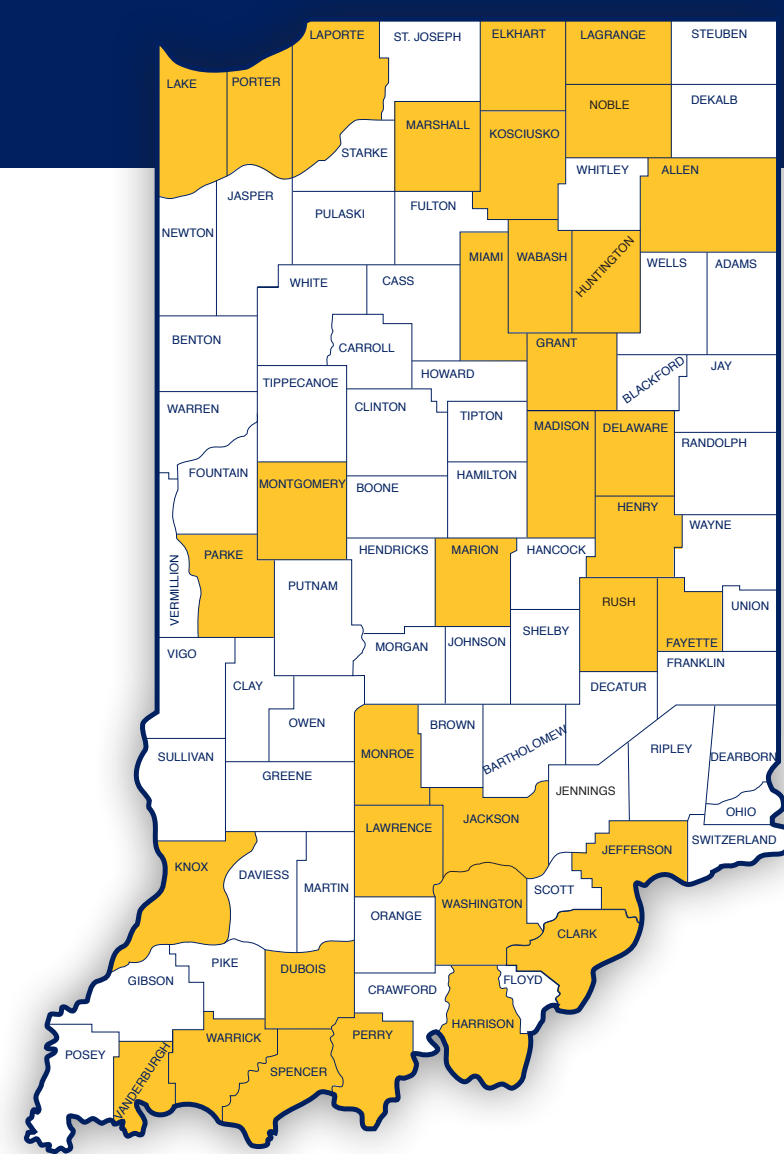

7 Regional Community Correctional Agencies

- Cass* Pulaski Community Corrections
- Hoosier Hills PACT (Crawford, Orange)
- Jackson* Jennings Community Corrections
- Northeast Indiana Community Corrections (LaGrange, Steuben*)
- Southeast Regional Community Corrections (Dearborn*, Ohio, Switzerland)
- Wabash Valley Regional Community Corrections (Knox*, Pike)
- West Central Regional Community Corrections (Fountain*, Montgomery, Parke, Vermillion, Warren)

* denotes fiscal body

26 Stand Alone Community Corrections Work Release

- | | | | | | |
|-------------|-----------|------------|---------|------------|-------------|
| Allen | Elkhart | Howard | Johnson | Madison | Tippecanoe |
| Bartholomew | Fayette | Huntington | Knox* | Marion | Vanderburgh |
| Cass* | Greene | Jackson* | Lake | St. Joseph | Vigo |
| DeKalb | Hamilton | Jasper | LaPorte | Steuben* | Whitley |
| Dubois | Hendricks | | | | |

* denotes Regional Work Release physical location

7 Jail-Based Community Corrections Work Release

- | | | |
|---------|--------|--------|
| Boone | Gibson | Posey |
| Brown | Noble | Wabash |
| Daviess | | |

34 Probation Departments

- | | | |
|----------|------------|------------|
| Adams | Hancock | Shelby |
| Allen | Hendricks | Spencer |
| Clark | Henry | St. Joseph |
| Clinton | Howard | Steuben |
| Crawford | LaGrange | Sullivan |
| Dearborn | Madison | Tippecanoe |
| Decatur | Marion | Vigo |
| DeKalb | Miami | Wabash |
| Elkhart | Montgomery | Wayne |
| Fayette | Orange | Whitley |
| Floyd | Putnam | |
| Fountain | Ripley | |