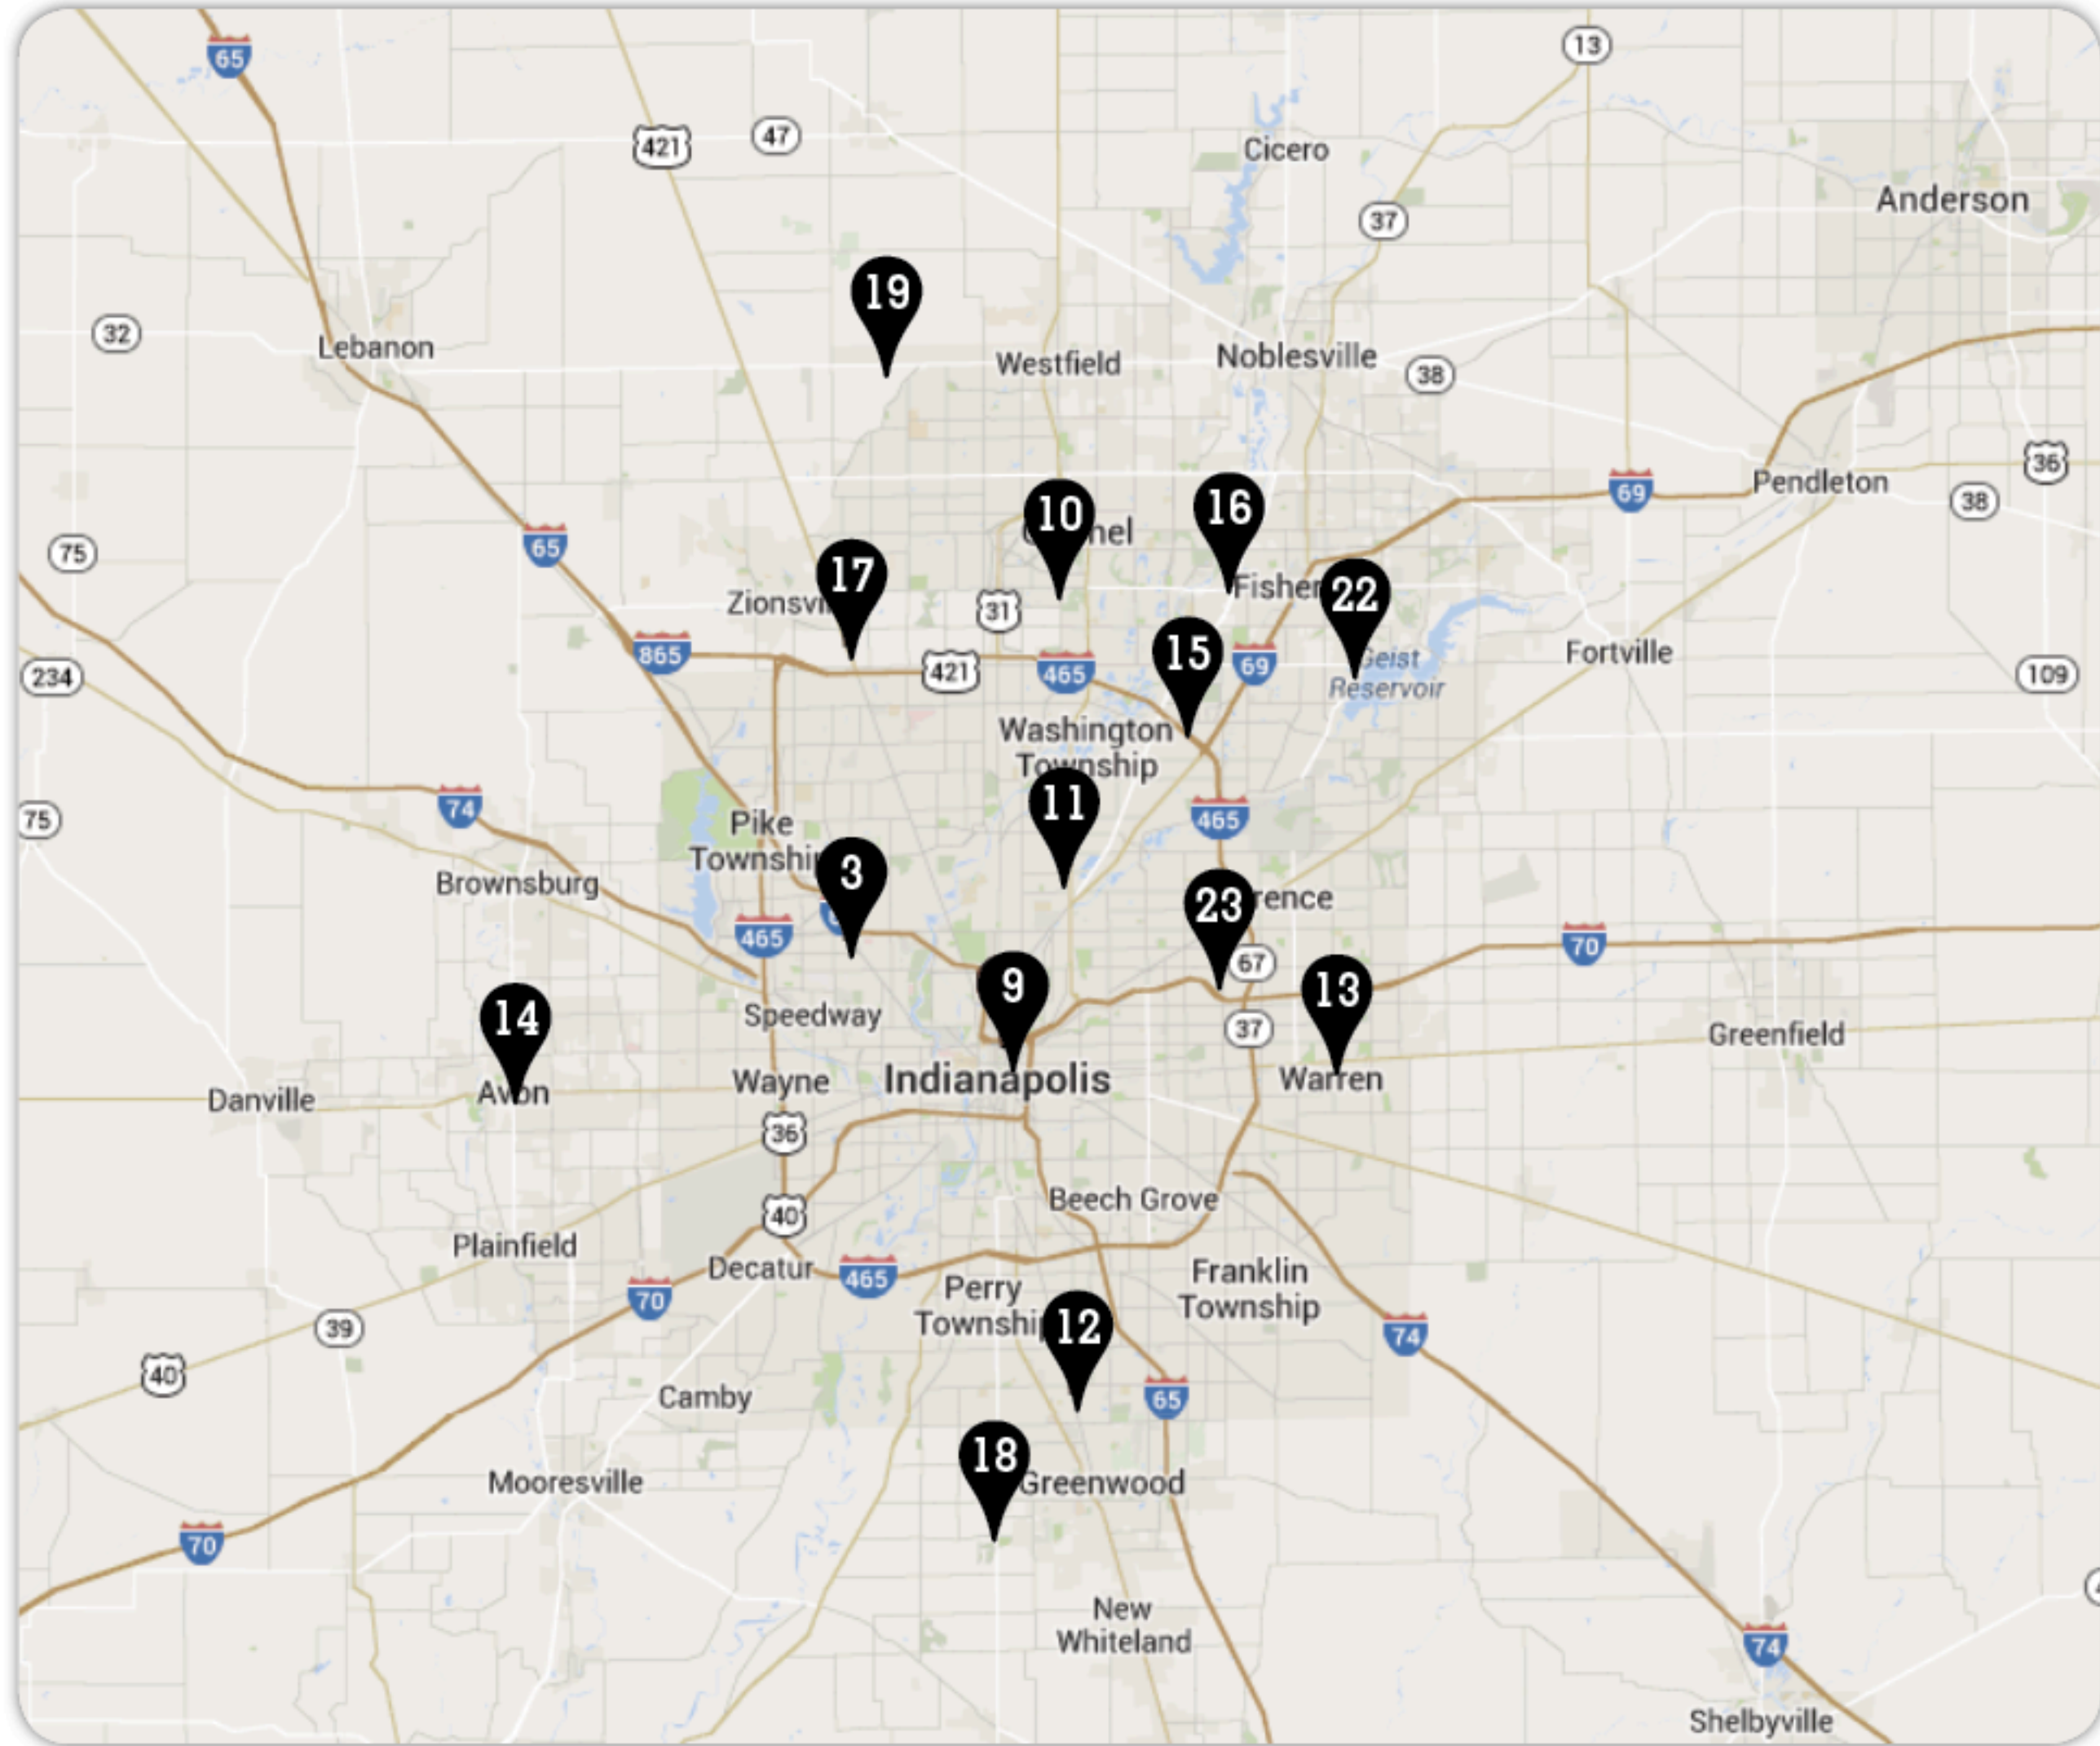

Indiana Stores

Indiana Stores

- | | | | |
|---|---|---|--|
|  1. MERRILLVILLE 211-BROADWAY 7373 Broadway Merrillville, IN 46410 (219) 769-8950 |  7. EVANSVILLE WEST 306 North 7th Ave Evansville, IN 47710 (812) 424-4774 |  14. AVON 5201 East Us 36 St Suite 209 Avon, IN 46123 (317) 745-0427 |  20. TERRE HAUTE 1700 Wabash Ave Terre Haute, IN 47807 (812) 232-0672 PPG Porter |
|  2. FORT WAYNE 443-LAWRENCE 826 Lawrence Dr Fort Wayne, IN 46804 (260) 436-1854 |  8. EVANSVILLE 2211 Burkhardt Rd, N Evansville, IN 47715 (812) 473-0339 |  15. CASTLETON 5977 East 82nd St Indianapolis, IN 46250 (317) 849-2340 |  21. VINCENNES 417 Main St Vincennes, IN 47591 (812) 882-0440 |
|  3. INDIANAPOLIS 327-LAFAYETTE 3690 Lafayette Rd Indianapolis, IN 46222 (317) 293-8371 |  9. DELAWARE 952 North Delaware Indianapolis, IN 46202 (317) 267-0511 |  16. FISHERS 7275 E 116th St Fishers, IN 46038-2301 (317) 577-2344 |  22. GEIST 10564-6 E 96th St Fishers, IN 46037 (317) 598-9448 |
|  4. CLARKSVILLE 319 Lewis and Clark Pkwy Clarksville, IN 47129 (812) 948-9253 |  10. CARMEL DR IN 148 West Carmel Dr Carmel, IN 46032 (317) 575-8011 |  17. MICHIGAN ROAD 10111 N Michigan Rd Carmel, IN 46032 (317) 870-0345 |  23. SHADELAND 6951 E 30th St Indianapolis, IN 46219-1136 (317) 546-5714 |
|  5. NEW ALBANY MT TABOR RD 733 Mt Tabor Rd New Albany, IN 47150 (812) 944-4164 |  11. NORTHSIDE 2311 E 53rd St Indianapolis, IN 46220 (317) 251-9494 |  18. GREENWOOD 996 S State Rd 135 Suite A Greenwood, IN 46143 (317) 889-6398 |  24. FT WAYNE 2510 Independence Dr Fort Wayne, IN 46808 (260) 373-2373 |
|  6. JEFFERSONVILLE 3310 East 10th St Suite 6 Jeffersonville, IN 47130 (812) 285-0546 |  12. MADISON IN 7025 Madison Ave Indianapolis, IN 46227 (317) 787-9393 |  19. WESTFIELD 3132 E State Rd 32 Westfield, IN 46074 (317) 867-5934 |  25. LAFAYETTE 15 N Earl Ave Mar-Jean Village Shopping Center Lafayette, IN 47904 (765) 447-9334 |
| |  13. EASTSIDE 10009 E Washington St Indianapolis, IN 46229 (317) 897-3836 | |  26. HAMMOND 7101 Indianapolis Blvd Hammond, IN 46324 (219) 844-0720 |