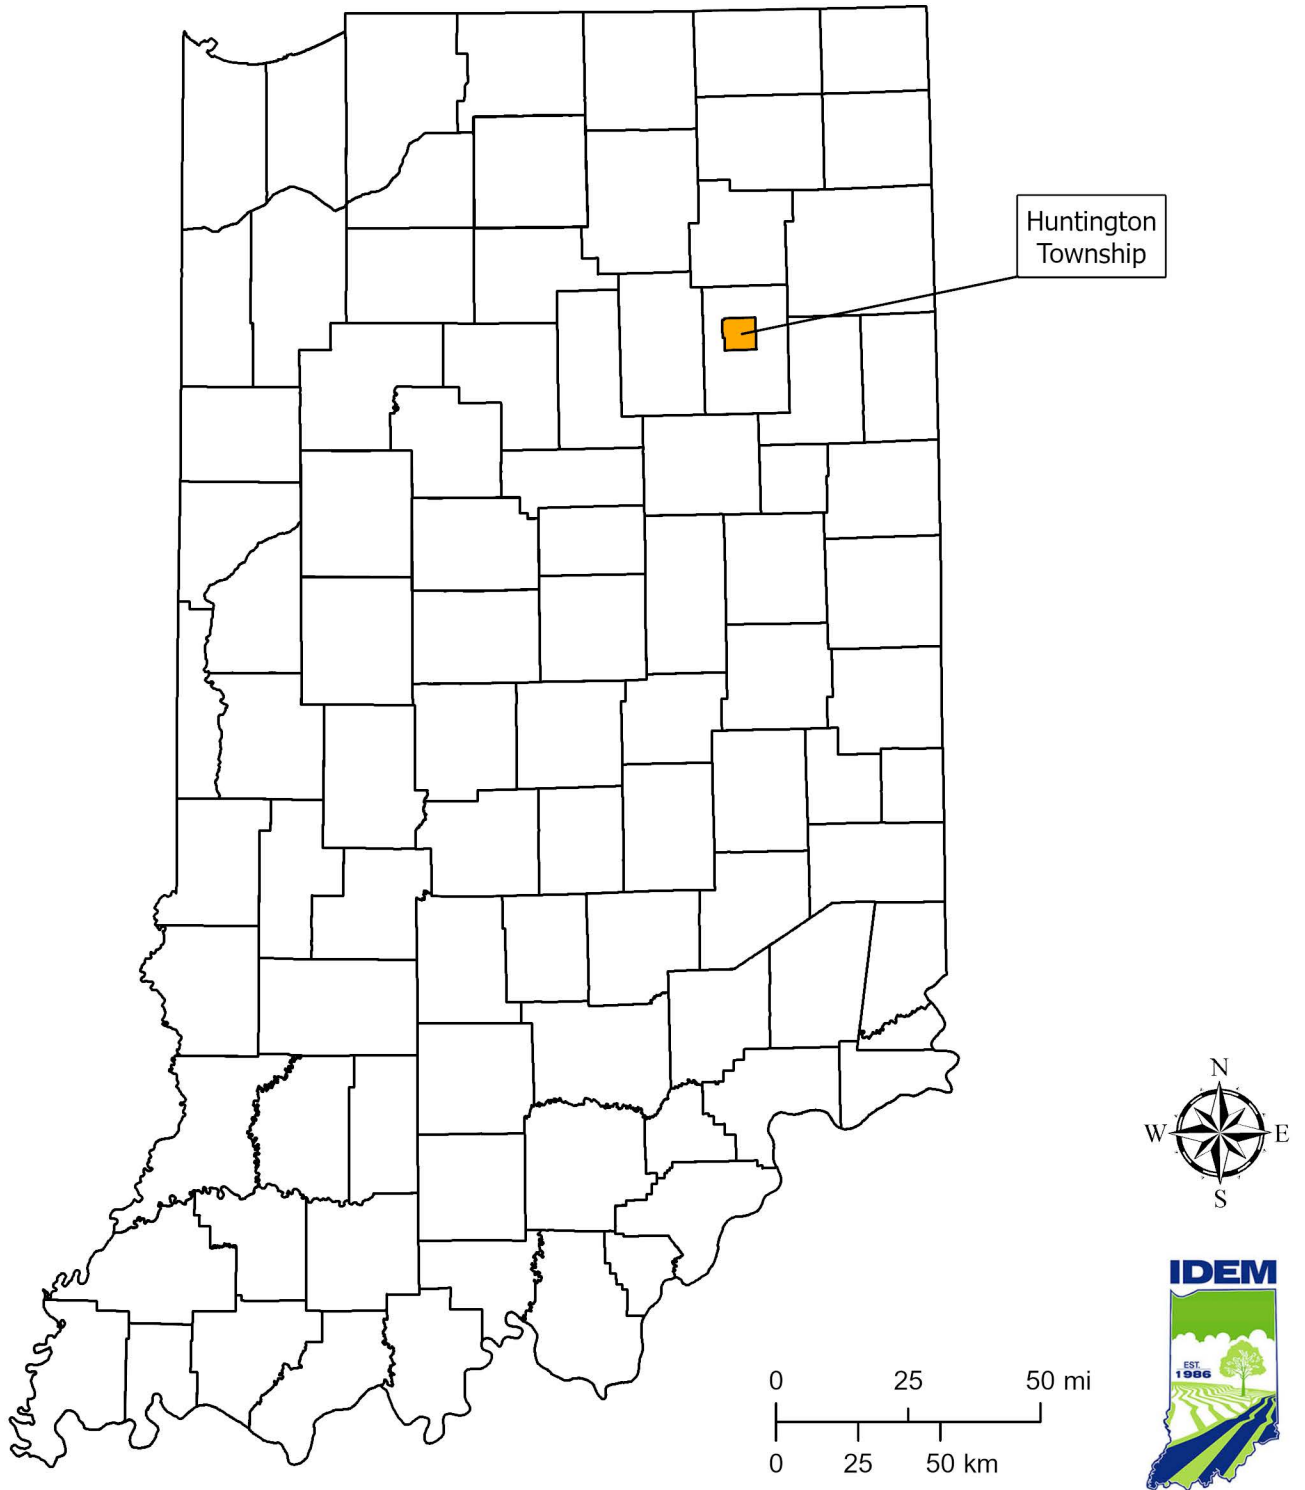

Indiana 2010 1-Hour Sulfur Dioxide (SO₂) Nonattainment Areas

This map is intended to serve as an aid in graphic representation only. This information is not warranted for accuracy or other purposes.

 Nonattainment Area