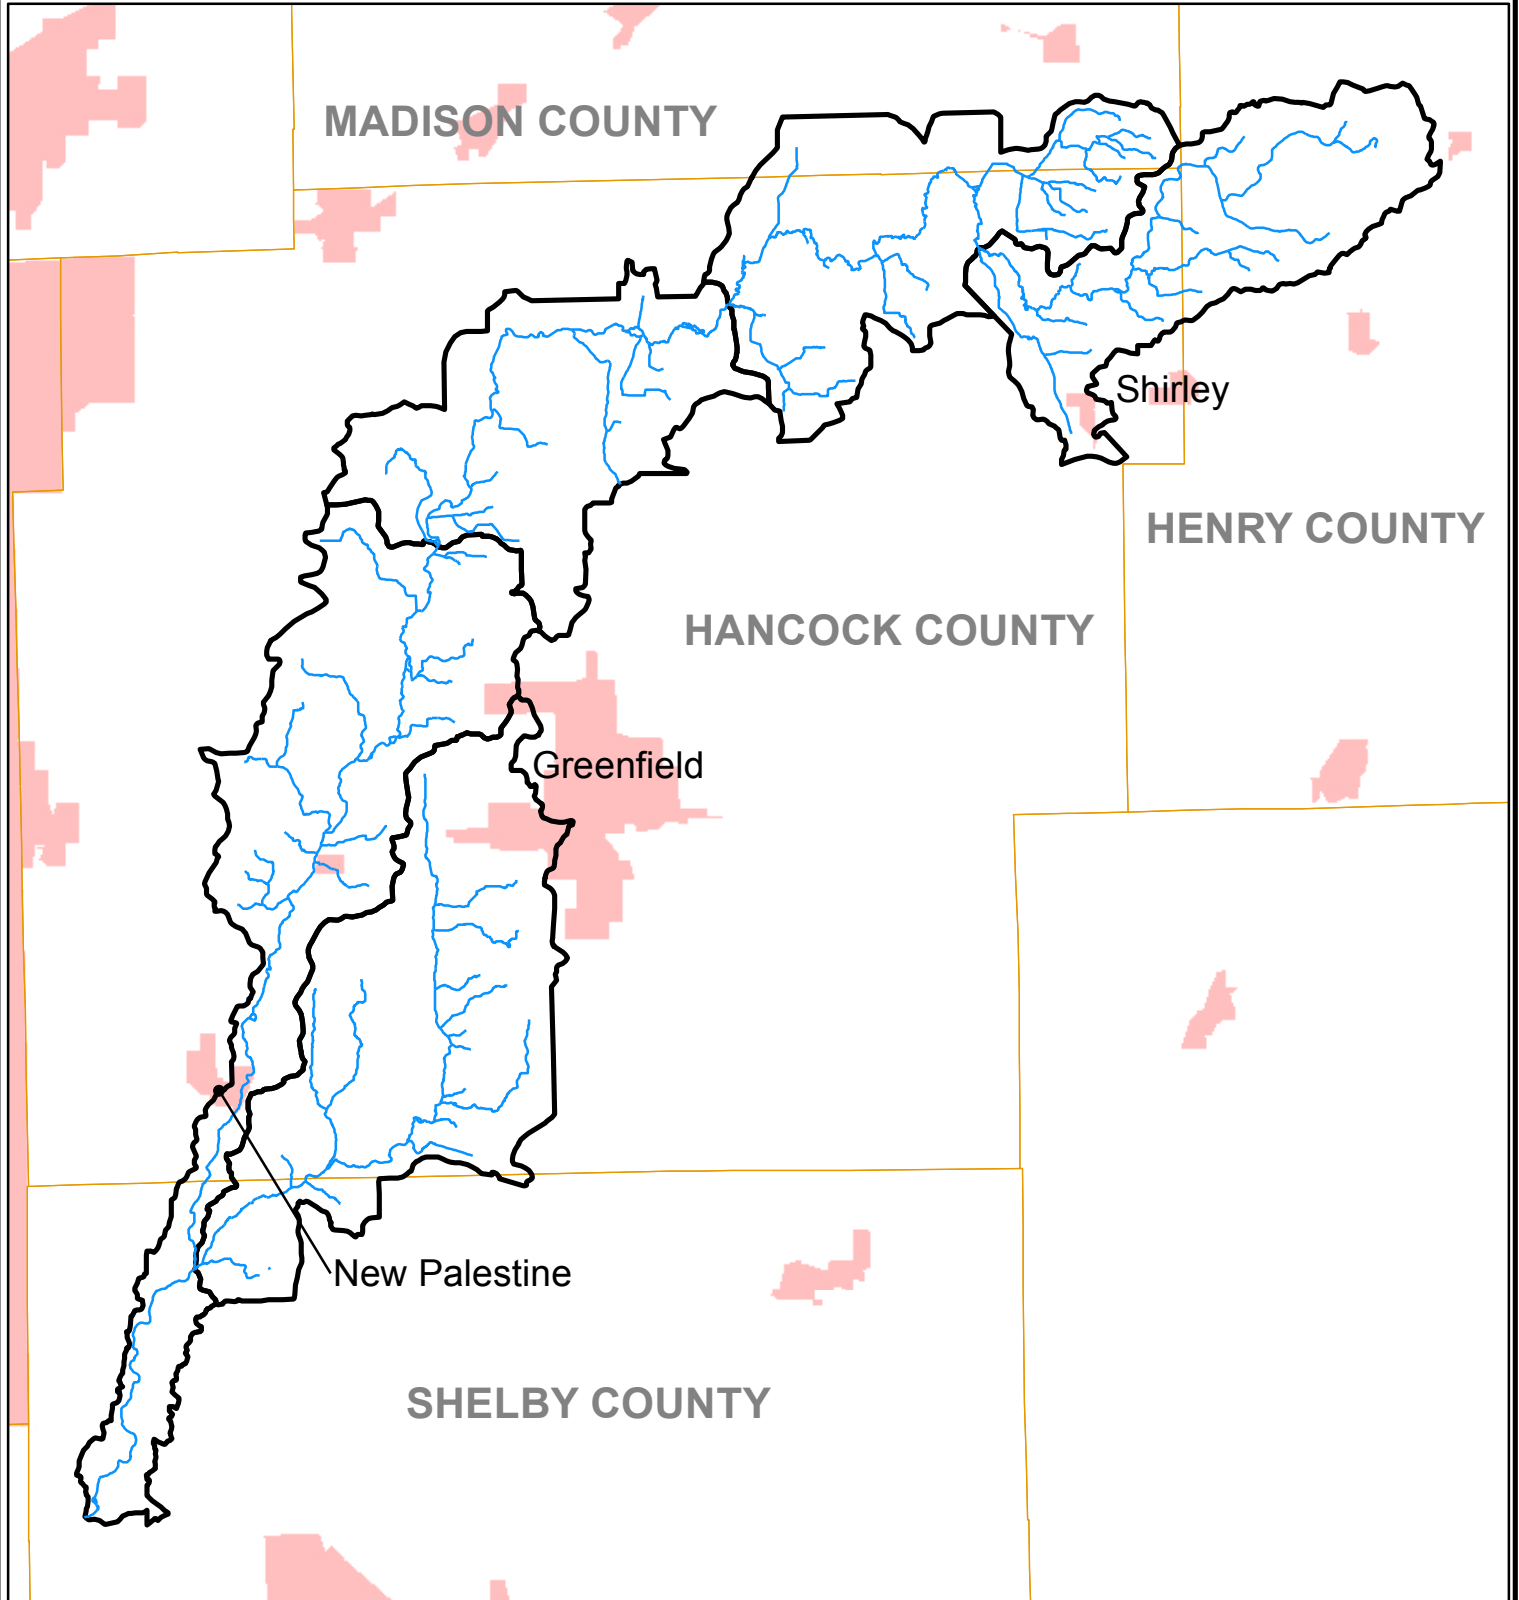

Sugar Creek WMP 7-81

This map is intended to serve as an aid in graphic representation only. This information is not warranted for accuracy or other purposes.

Mapped By:
Tom Reeve, Office of Water Quality
Date: 06/15/2012

Legend

- Watershed
- Stream
- Incorporated Area
- County

Sources:
Data - Obtained from the State of Indiana Geographical Information Office Library
Map Projection: UTM Zone 16 N **Map Datum:** NAD83