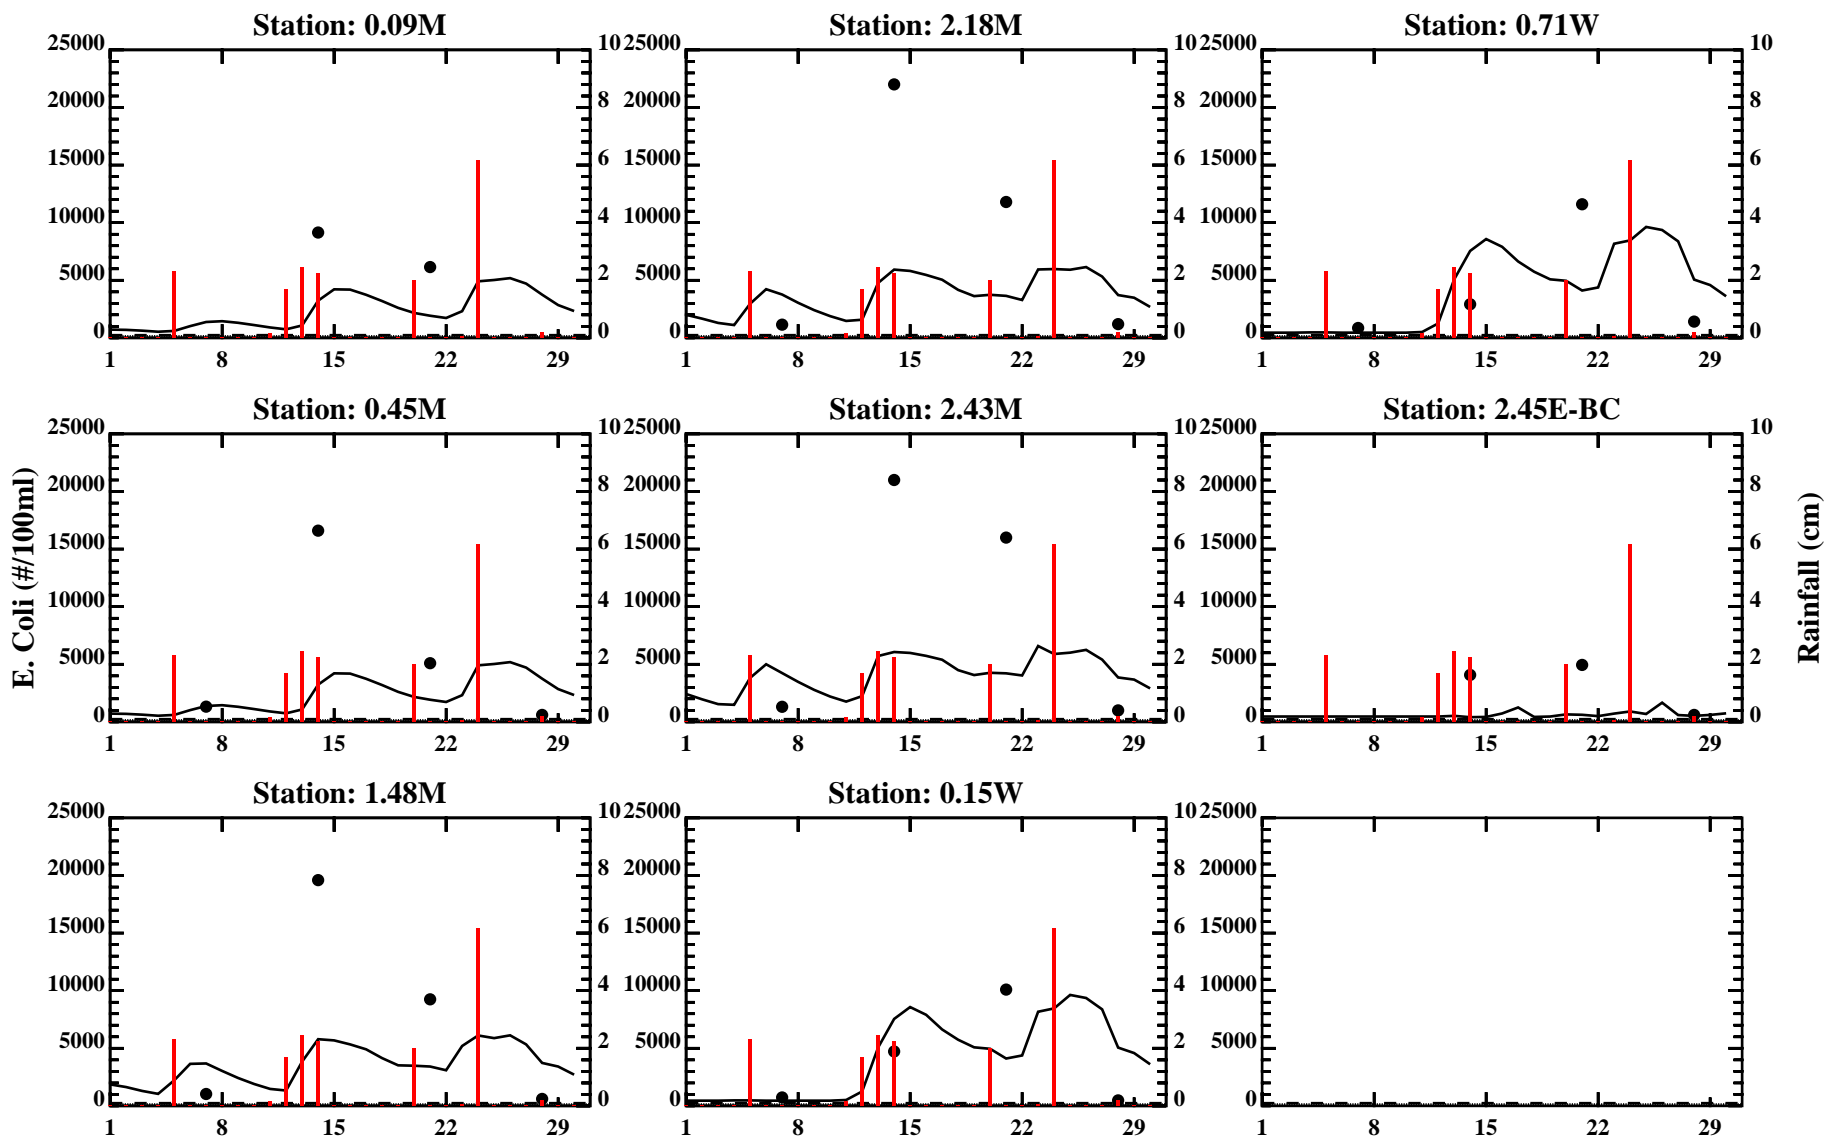

Appendix 1A. Trail Creek E Coli Model and Data Comparison, Year 2000

Appendix 1A. Trail Creek E Coli Model and Data Comparison, Year 2000

Appendix 1A. Trail Creek E Coli Model and Data Comparison, Year 2000

**Appendix 1A. Trail Creek E Coli Model and Data Comparison, Year 2000**

Appendix 1A. Trail Creek E Coli Model and Data Comparison, Year 2000

**Appendix 1B. Trail Creek E. Coli Model, Data and Rainfall, June 2000**

Appendix 1B. Trail Creek E. Coli Model, Data and Rainfall, September 2000

Appendix 1C. Trail Creek E. Coli Model and Data Probability Plots, 2000

Appendix 1C. Trail Creek E. Coli Model and Data Probability Plots, 2000

Appendix 2B. Trail Creek E. Coli Model, Data and Rainfall, September 2000

Appendix 2C. Trail Creek E. Coli Model and Data Probability Plots, 2000

Appendix 2C. Trail Creek E. Coli Model and Data Probability Plots, 2000