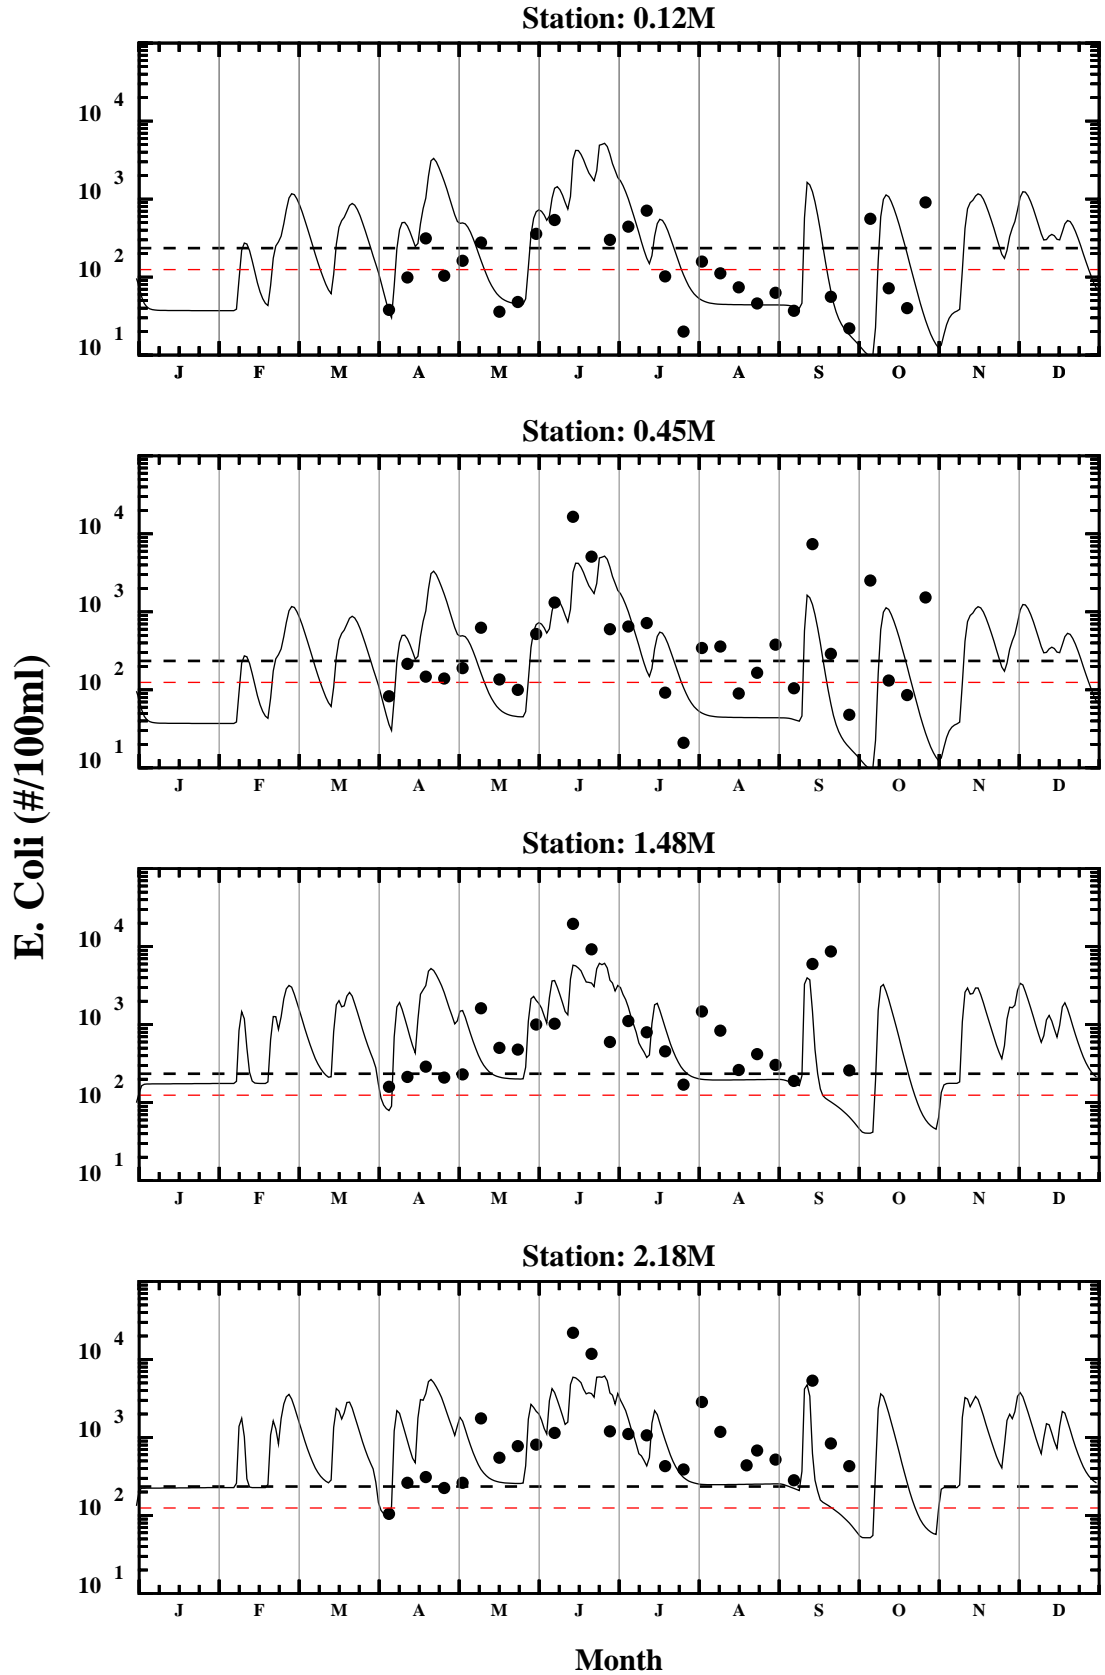

Appendix 1A. Trail Creek E Coli Model and Data Comparison, Year 2000

Appendix 1A. Trail Creek E Coli Model and Data Comparison, Year 2000