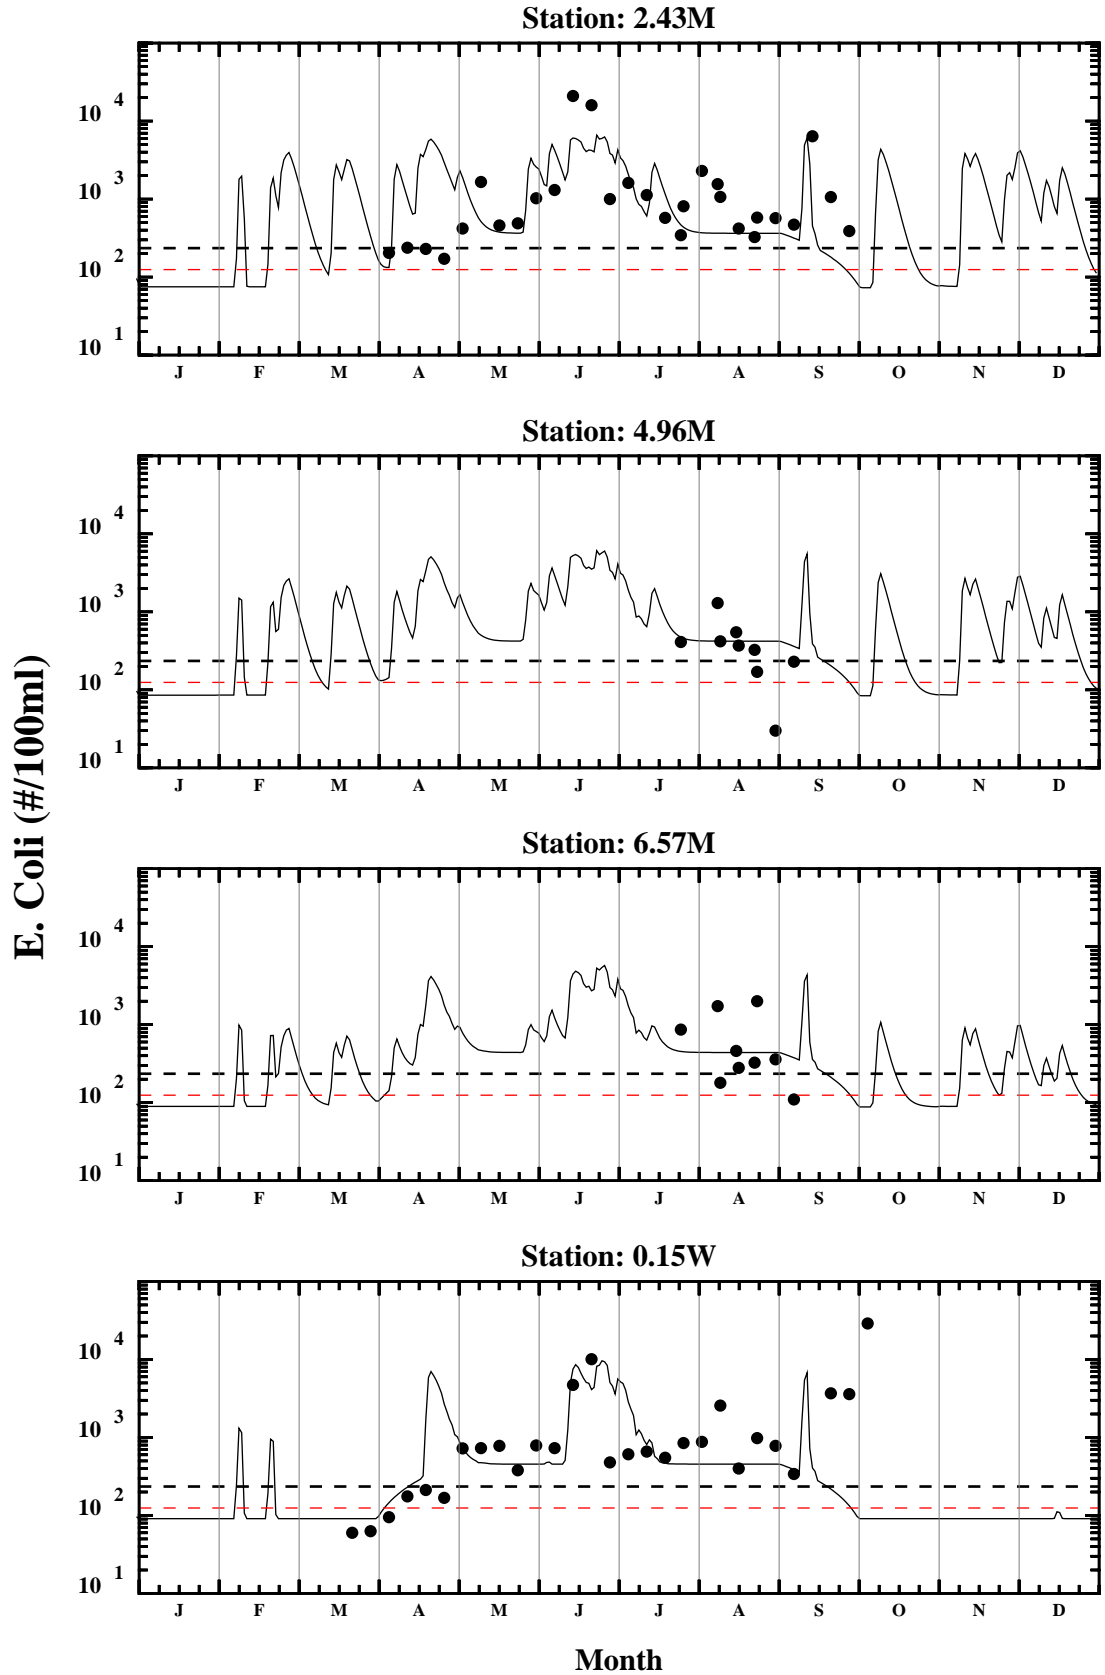

Appendix 1A. Trail Creek E Coli Model and Data Comparison, Year 2000

Appendix 1A. Trail Creek E Coli Model and Data Comparison, Year 2000