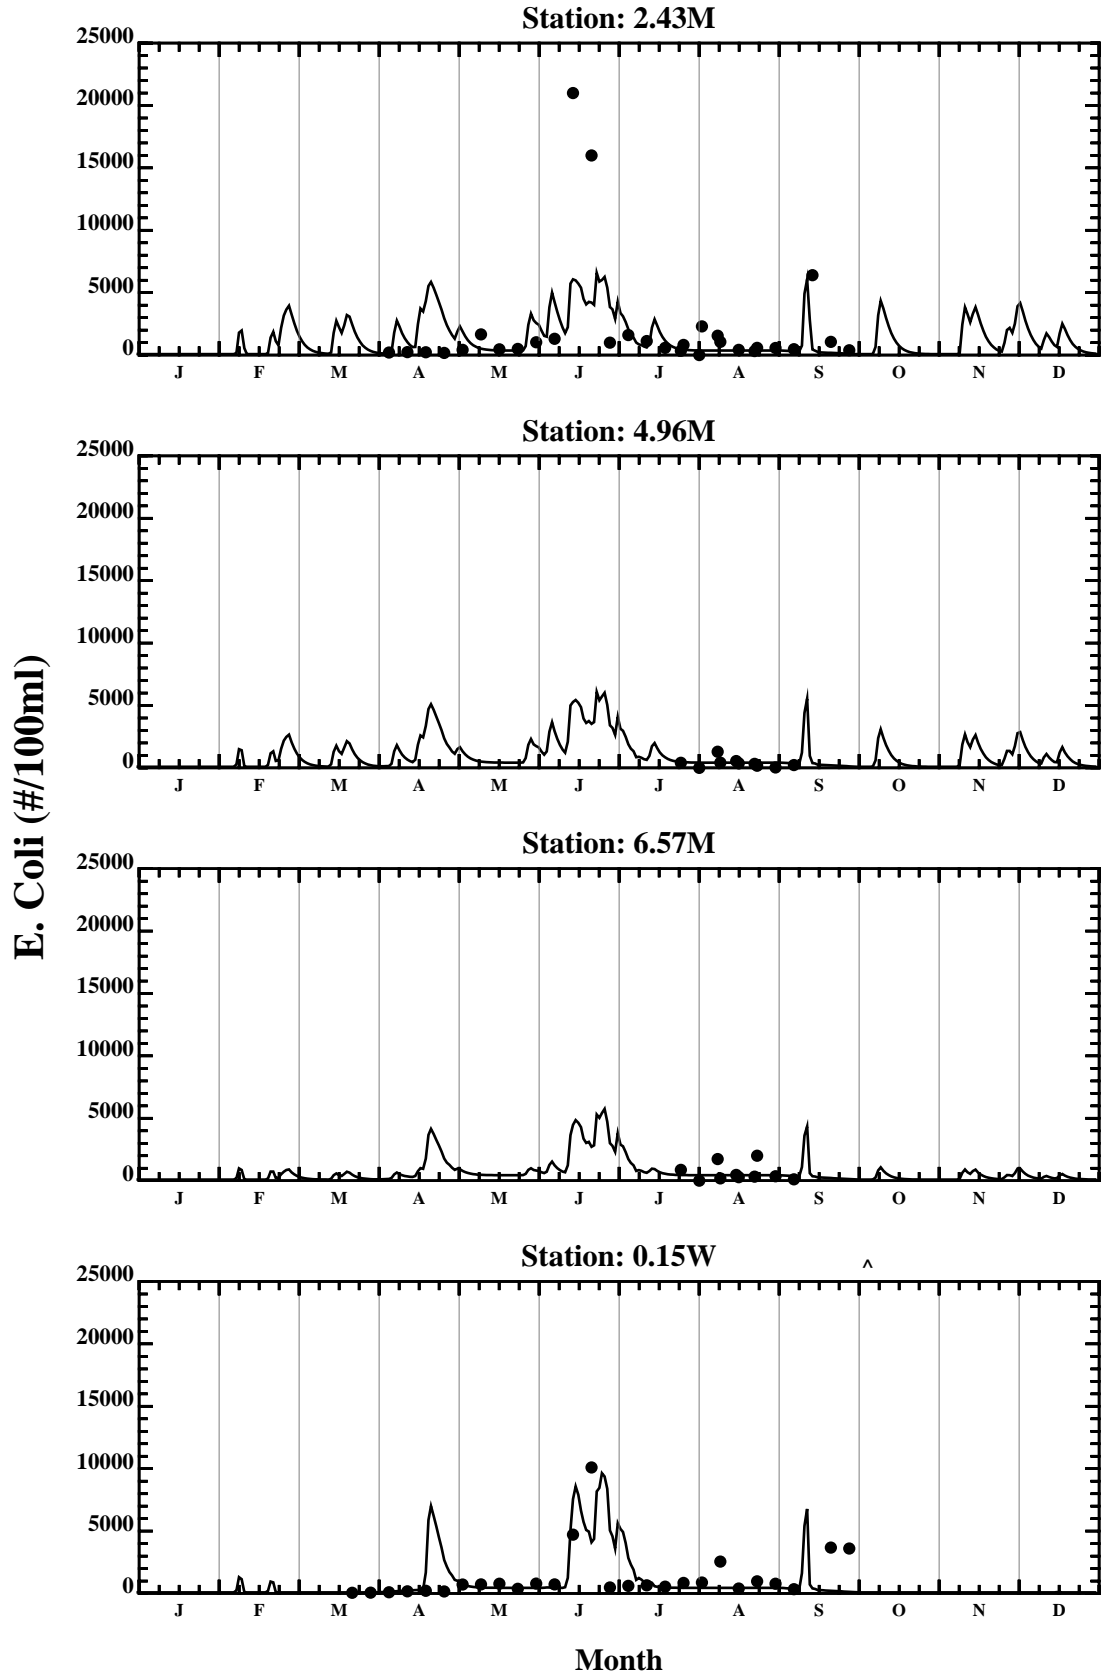

Appendix 1A. Trail Creek E Coli Model and Data Comparison, Year 2000

Appendix 1A. Trail Creek E Coli Model and Data Comparison, Year 2000

Appendix 1A. Trail Creek E Coli Model and Data Comparison, Year 2000

Appendix 1B. Trail Creek E. Coli Model, Data and Rainfall, September 2000

Appendix 1C. Trail Creek E. Coli Model and Data Probability Plots, 2000

Appendix 1C. Trail Creek E. Coli Model and Data Probability Plots, 2000

Appendix 2B. Trail Creek E. Coli Model, Data and Rainfall, September 2000

Appendix 2C. Trail Creek E. Coli Model and Data Probability Plots, 2000

Appendix 2C. Trail Creek E. Coli Model and Data Probability Plots, 2000