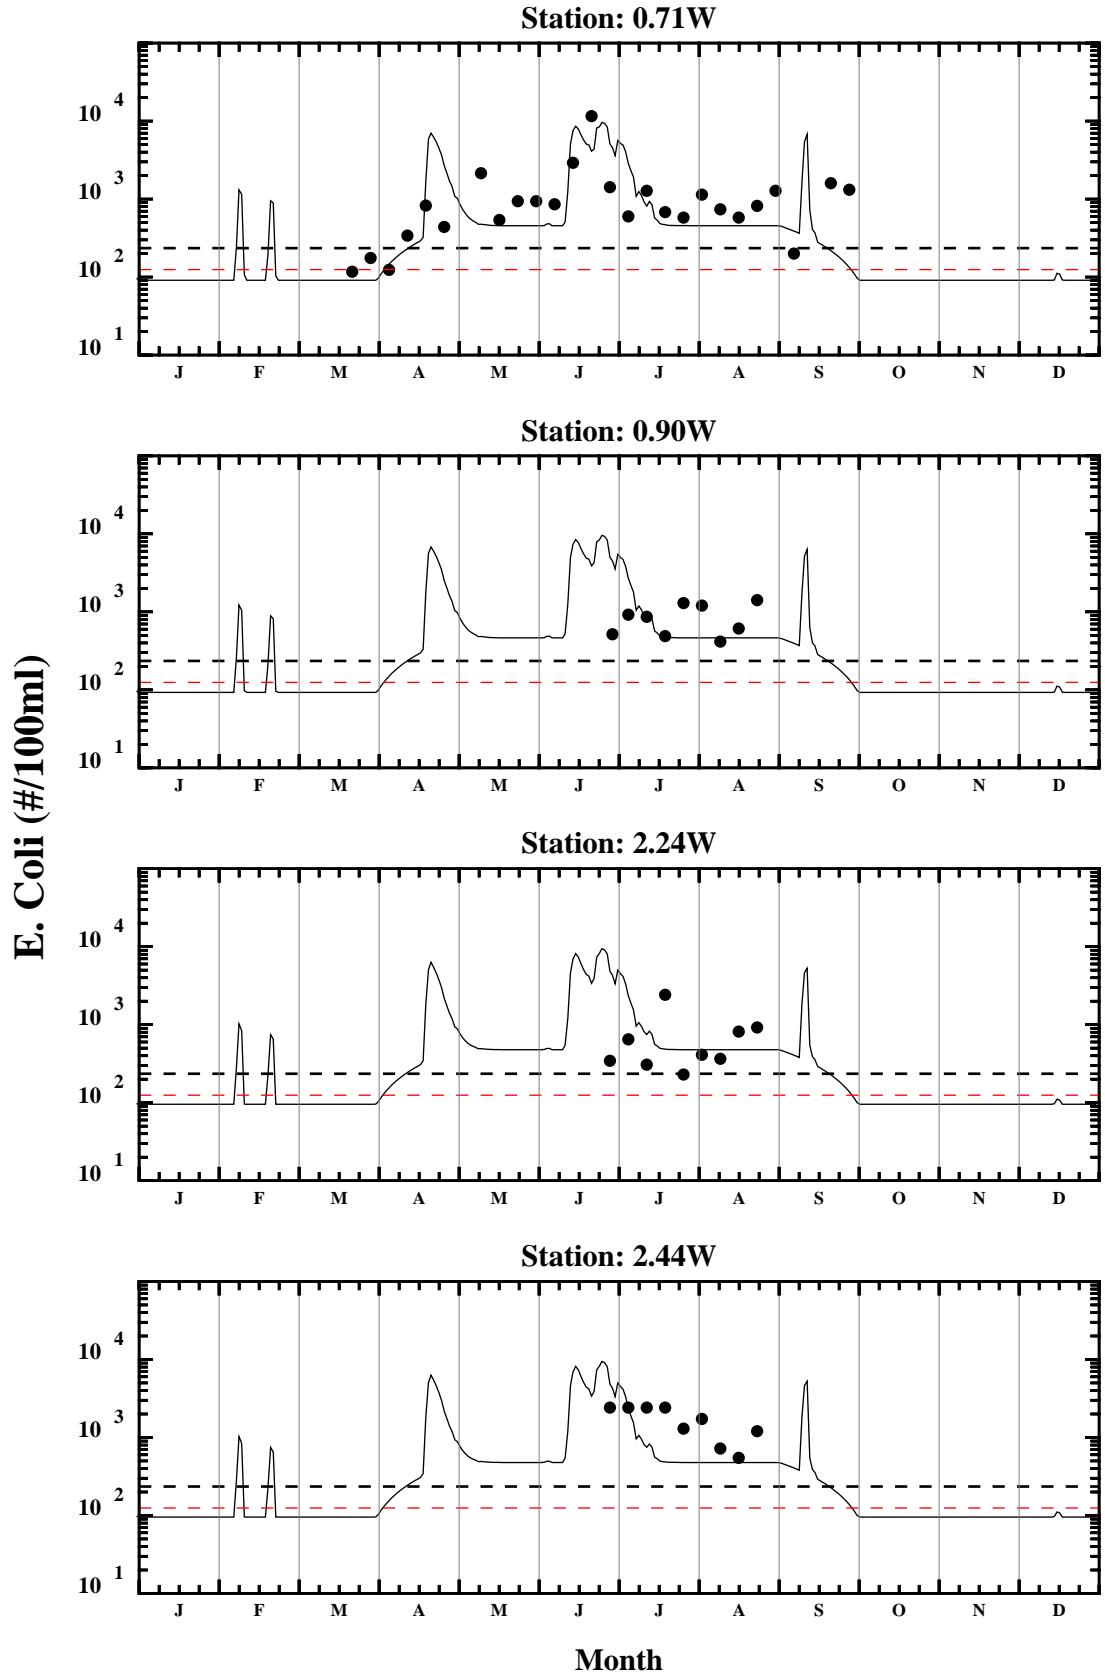

Appendix 1A. Trail Creek E Coli Model and Data Comparison, Year 2000

Appendix 1A. Trail Creek E Coli Model and Data Comparison, Year 2000

Appendix 1A. Trail Creek E Coli Model and Data Comparison, Year 2000

**Appendix 1A. Trail Creek E Coli Model and Data Comparison, Year 2000**

Appendix 1A. Trail Creek E Coli Model and Data Comparison, Year 2000

**Appendix 1B. Trail Creek E. Coli Model, Data and Rainfall, June 2000**

Appendix 1B. Trail Creek E. Coli Model, Data and Rainfall, September 2000

Appendix 1C. Trail Creek E. Coli Model and Data Probability Plots, 2000

Appendix 1C. Trail Creek E. Coli Model and Data Probability Plots, 2000

Appendix 2B. Trail Creek E. Coli Model, Data and Rainfall, September 2000

Appendix 2C. Trail Creek E. Coli Model and Data Probability Plots, 2000

Appendix 2C. Trail Creek E. Coli Model and Data Probability Plots, 2000