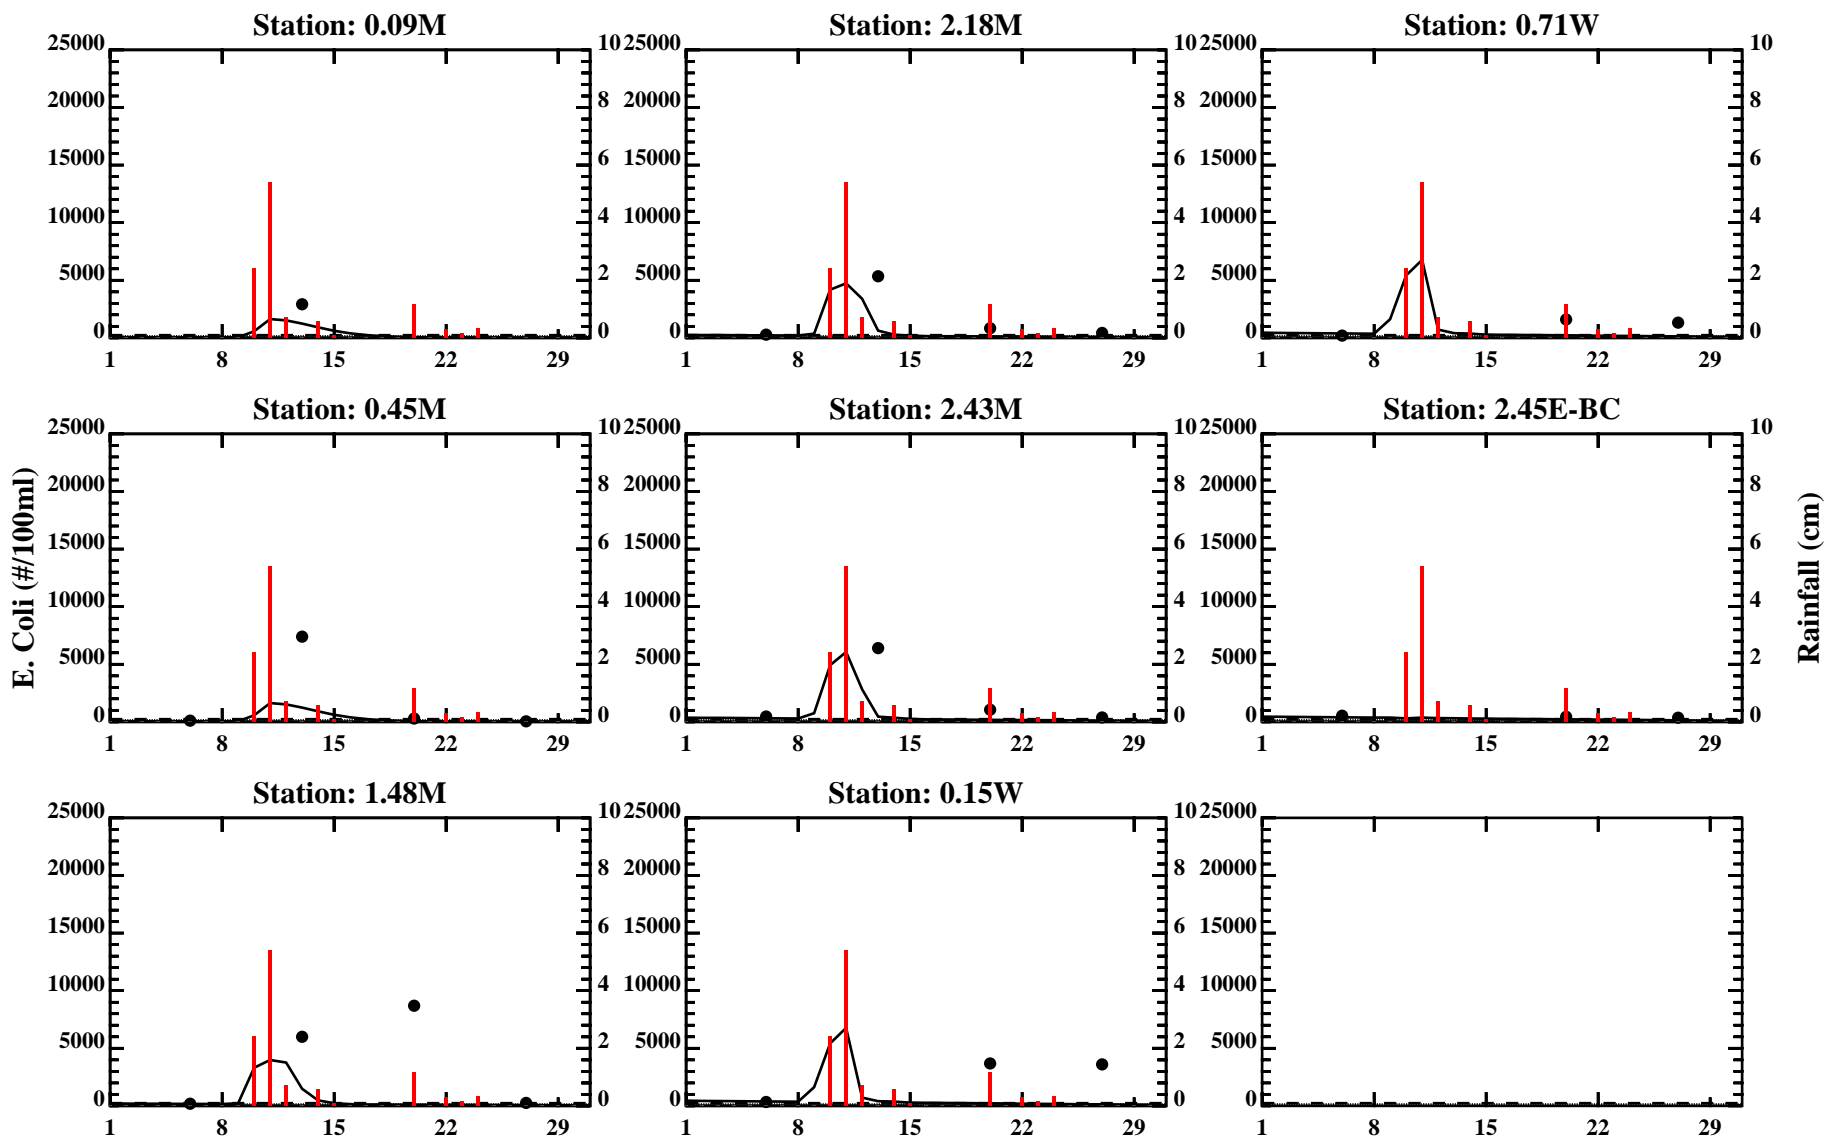

**Appendix 1A. Trail Creek E Coli Model and Data Comparison, Year 2000**

Appendix 1A. Trail Creek E Coli Model and Data Comparison, Year 2000

**Appendix 1B. Trail Creek E. Coli Model, Data and Rainfall, June 2000**

Appendix 1B. Trail Creek E. Coli Model, Data and Rainfall, September 2000

Appendix 1C. Trail Creek E. Coli Model and Data Probability Plots, 2000

Appendix 1C. Trail Creek E. Coli Model and Data Probability Plots, 2000