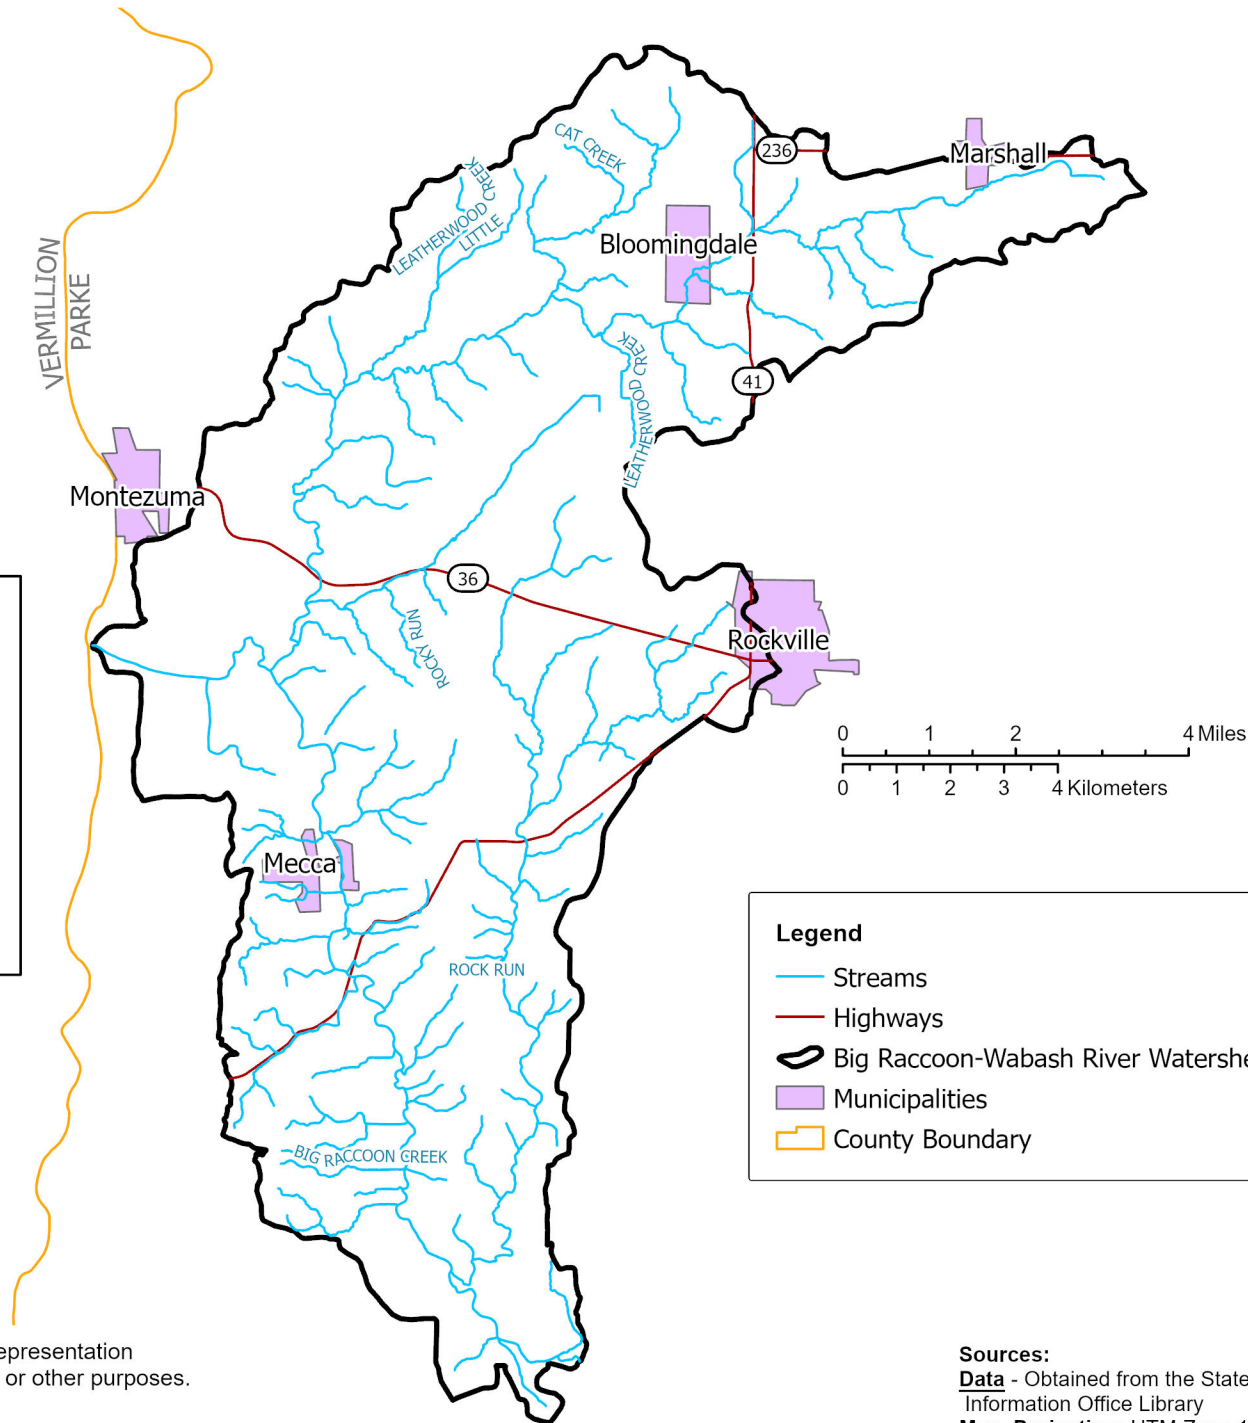

Big Raccoon-Wabash River Watershed

Legend

- Streams
- Highways
- Big Raccoon-Wabash River Watershed
- Municipalities
- County Boundary

This map is intended to serve as an aid in graphic representation only. This information is not warranted for accuracy or other purposes.

Mapped By:
Ashton Spencer, Office of Water Quality
Date: 8/03/2022

Sources:
Data - Obtained from the State of Indiana Geographic Information Office Library
Map Projection: UTM Zone 16 N
Map Datum: NAD83