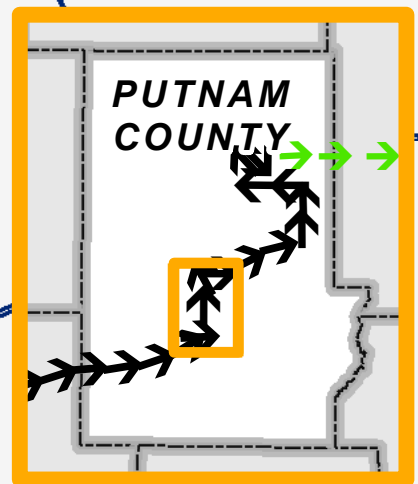

FRANKLIN ST
 SEMINARY ST
 GREENCASTLE
 JACKSON ST
 WASHINGTON ST
 AVENUE D
 ANDERSON ST
 WARREN DR
 INDIANAPOLIS RD
 CALBERT WAY

LOCUST ST
 VETERANS MEMORIAL HWY
 CR 50
 CR 250
 CR 25
 PUTNAM COUNTY

CR 550
 MAIN CROSS ST
 CR 75
 PUTNAMVILLE

INDIANA BICENTENNIAL TORCH RELAY
Putnam County South

Route by Type

- Caravan
- Running
- Special Vehicle
- Transit

0 0.5 Miles