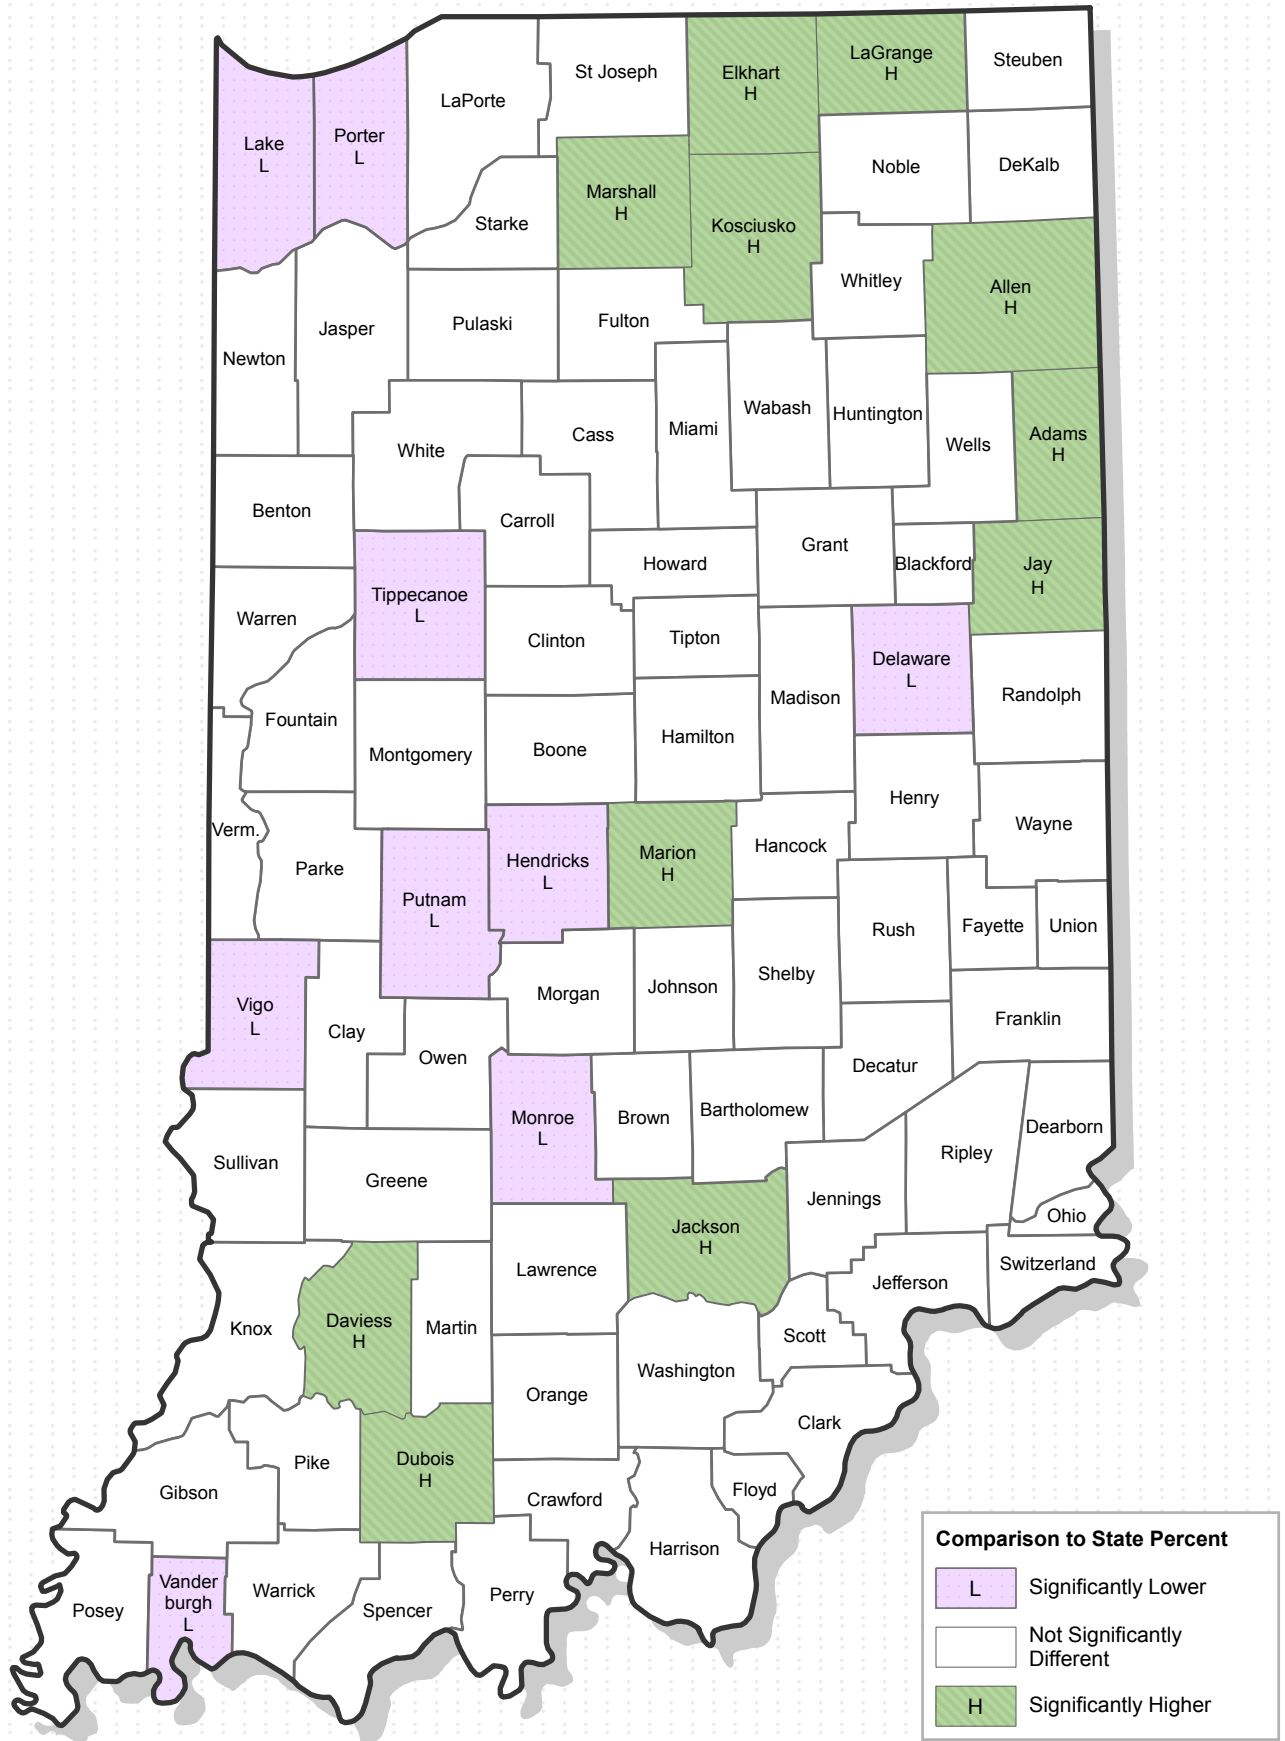

General Fertility Rates Indiana Counties, 2017

Source: ISDH, ERC, DAT, Table 31. This figure was run on September 20, 2018.

Low Birthweight Infants (under 2,500 Grams)

Indiana Counties, 2017

Source: ISDH, ERC, DAT, Table 32. This figure was run on September 20, 2018.