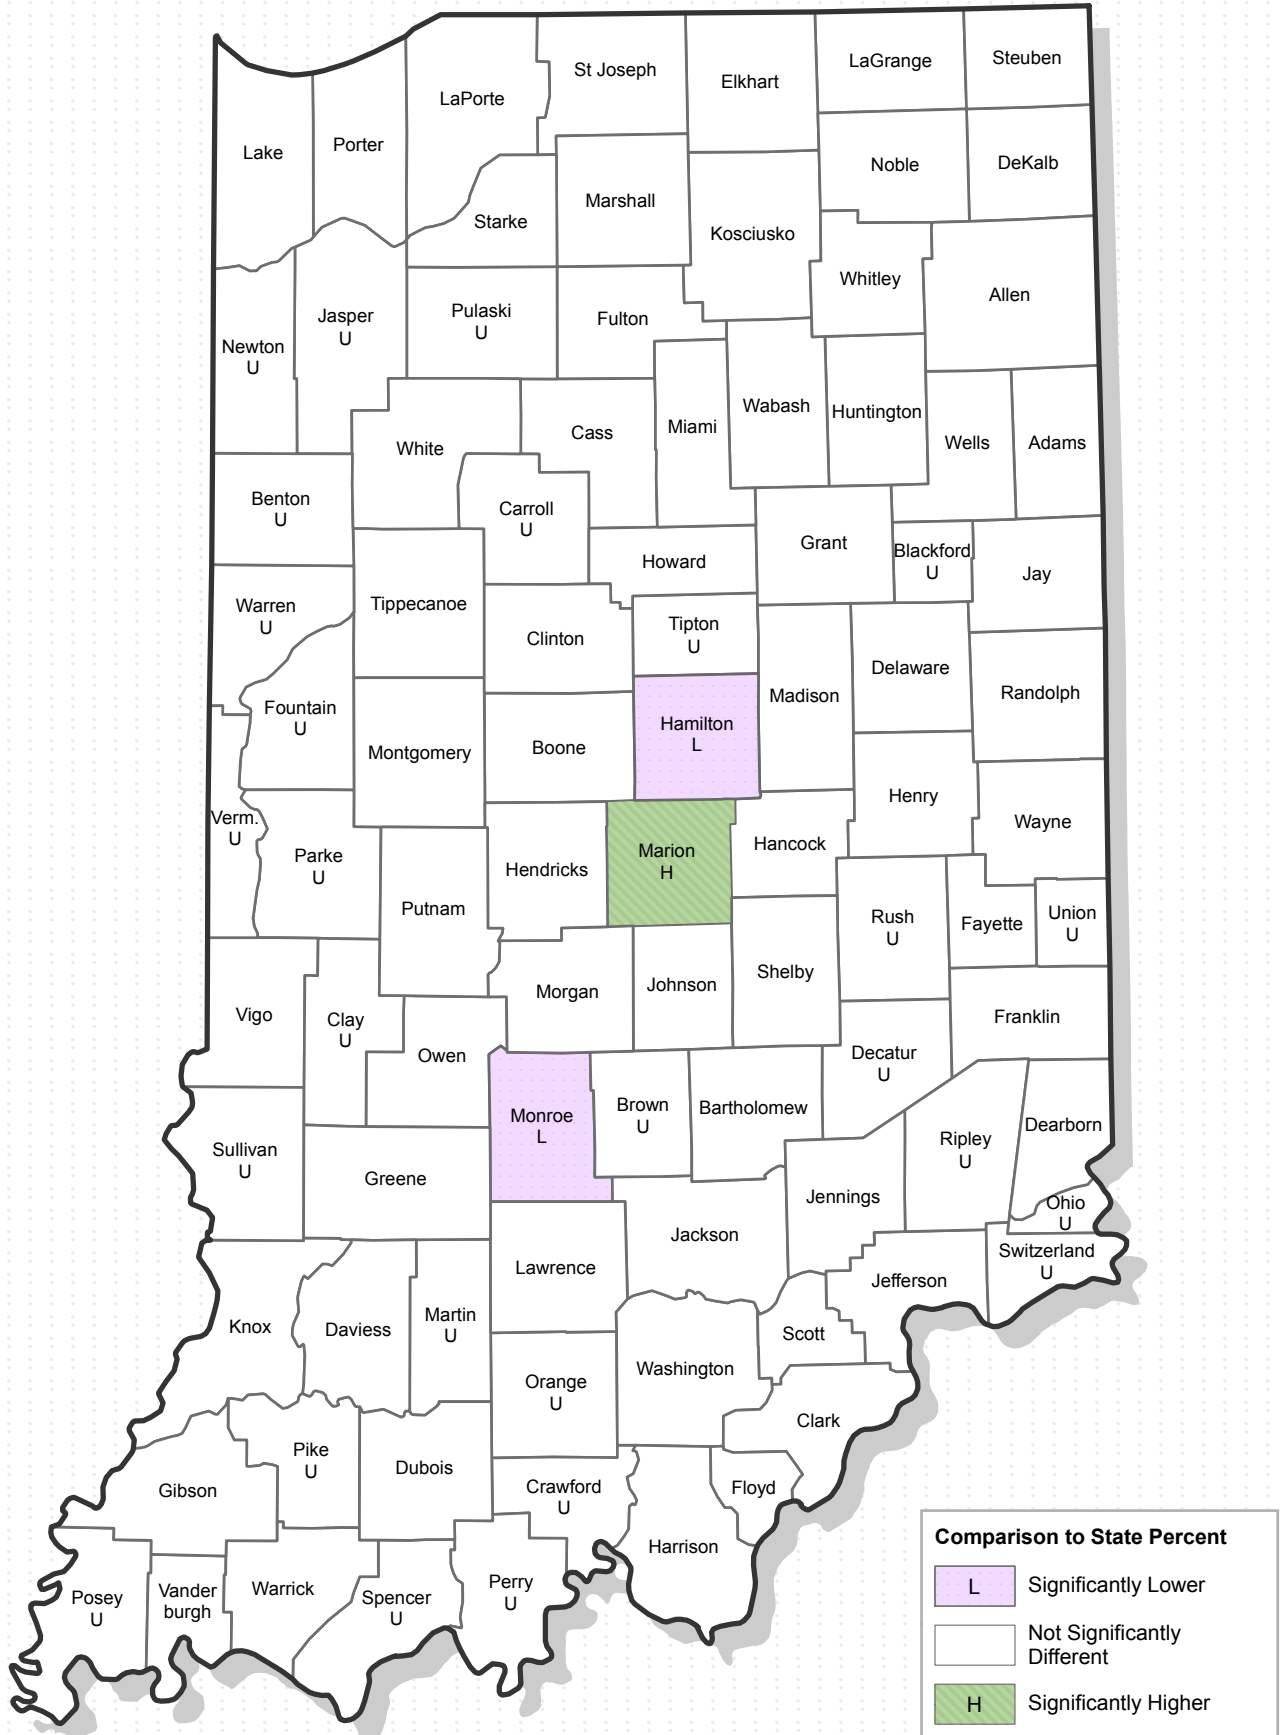

General Fertility Rates Indiana Counties, 2017

Source: ISDH, ERC, DAT, Table 31. This figure was run on September 20, 2018.

Low Birthweight Infants (under 2,500 Grams)

Indiana Counties, 2017

Source: ISDH, ERC, DAT, Table 32. This figure was run on September 20, 2018.