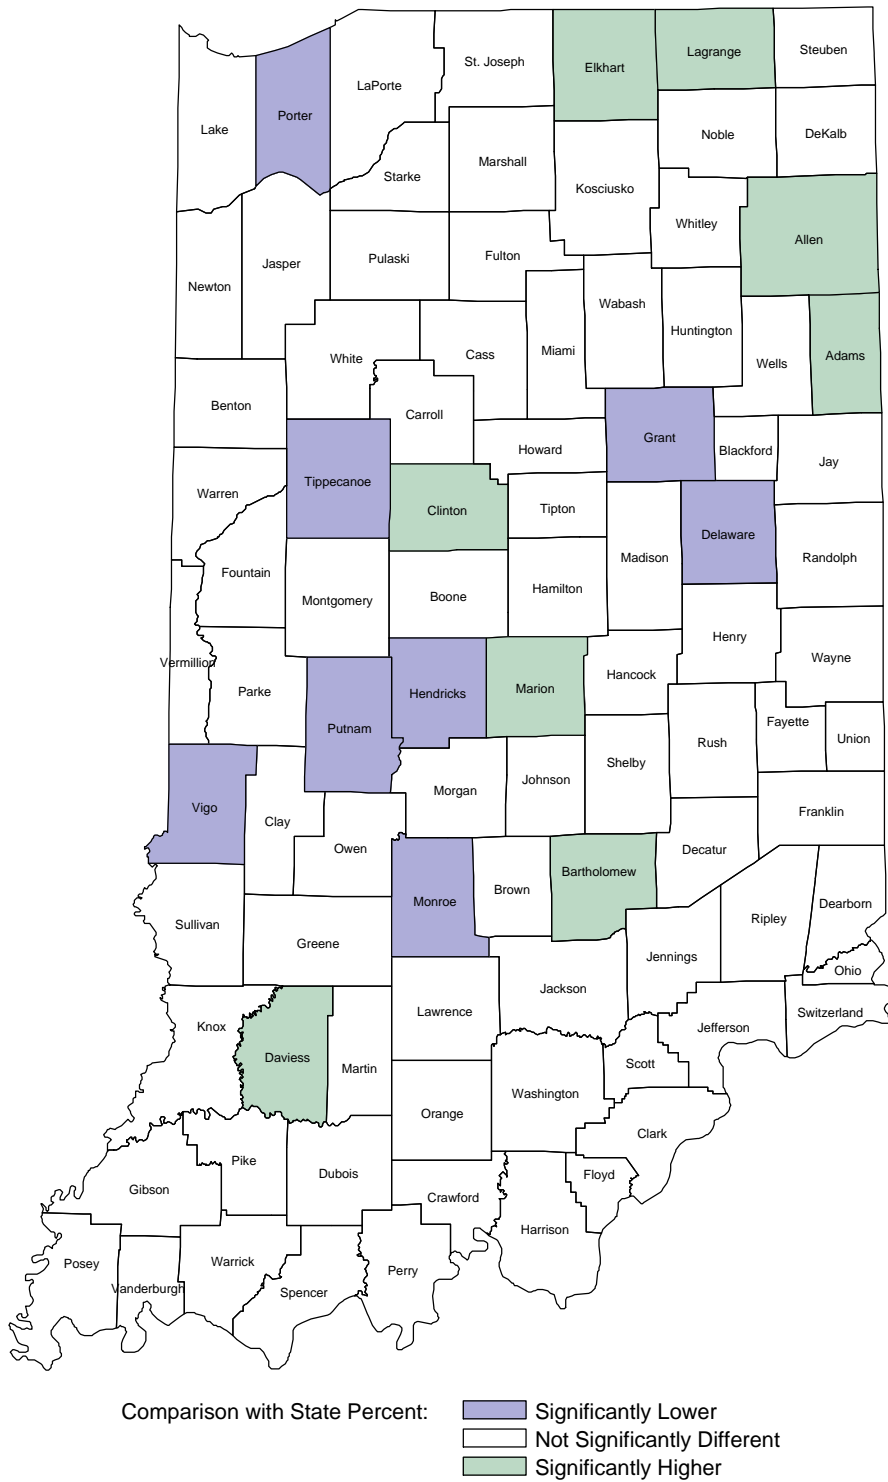

Indiana Natality Report - 2012

Figure 28

General Fertility Rates Indiana Counties, 2012

SOURCE: ISDH, ERC, DAT, Table 31
This figure was run on June 3, 2014.

Indiana Natality Report - 2012

Figure 29

Low Birthweight Infants (under 2,500 Grams) Indiana Counties, 2012

Comparison with State Percent: Significantly Lower
 Not Significantly Different
 Significantly Higher

(A lower percentage is better)

SOURCE: ISDH, ERC, DAT, Table 32
This figure was run on June 3, 2014.