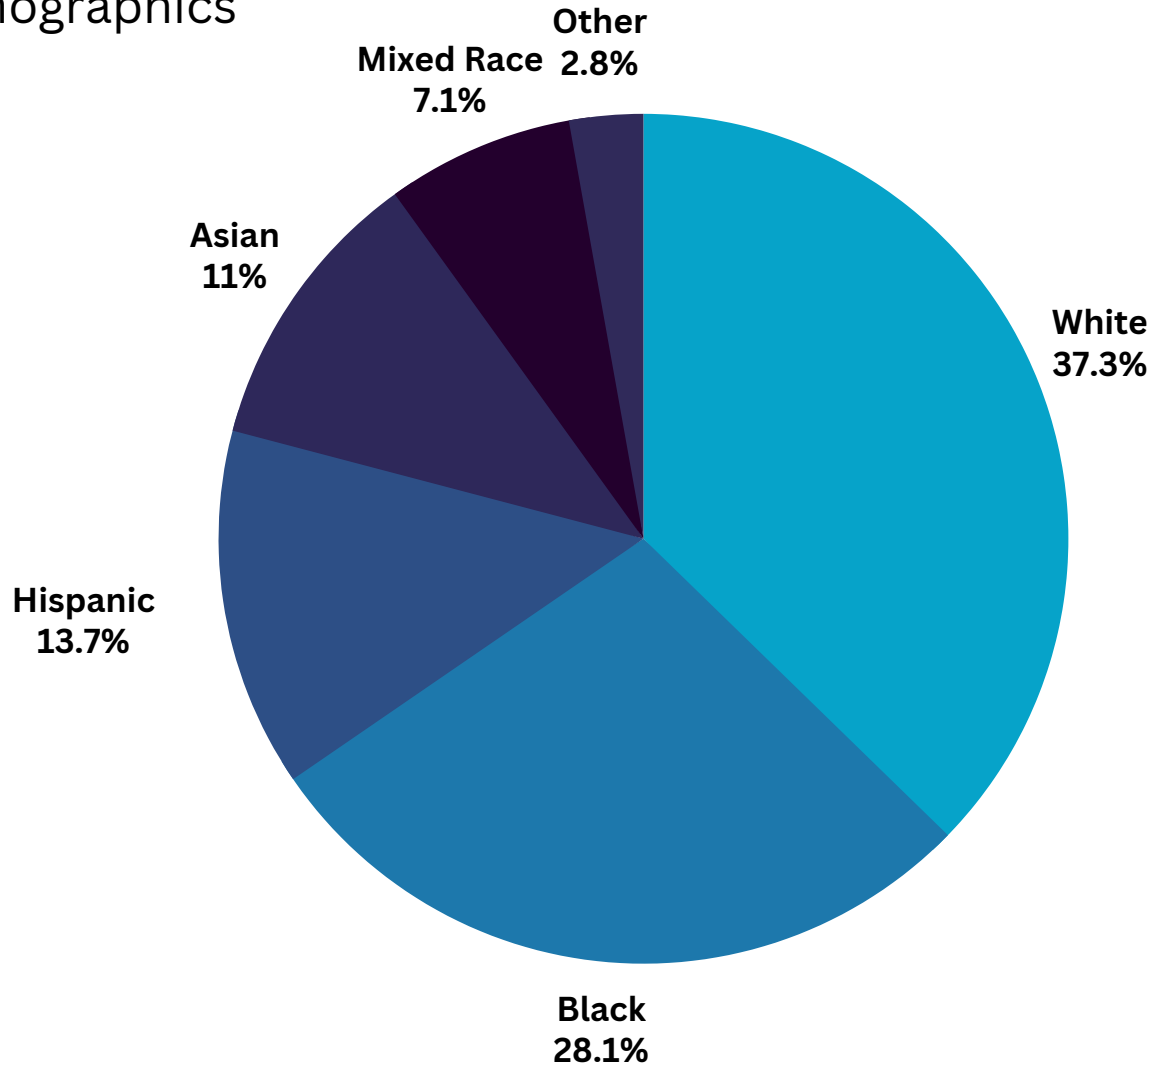

Race and Ethnicity

Participant Demographics

Note:
2017-2020 IN PRAMS Sample size = 3402