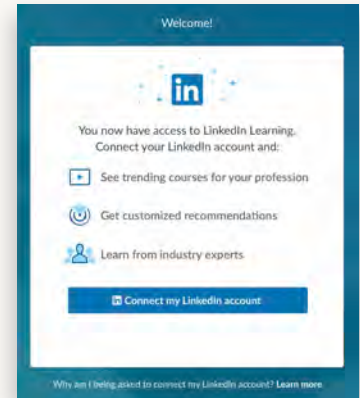

Next, you'll be prompted to connect your LinkedIn account