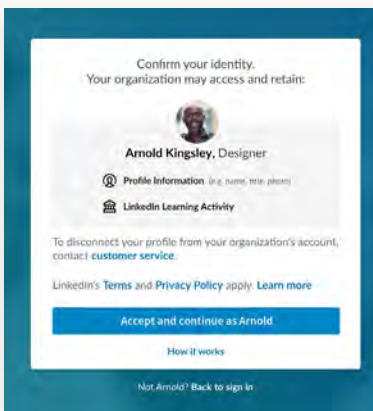

We encourage you to connect your LinkedIn account to LinkedIn Learning, so you'll have a richer learning experience powered by the data and insights of the LinkedIn network.

It's easy to use your LinkedIn account to connect to LinkedIn Learning

Start by clicking 'Get started now' from within the email sent by your account Admin

You can personalize content recommendations by choosing skills you'd like to learn

SSO authentication
You may get asked to sign in

Here you'll confirm your identity and review our terms and privacy policy

Next, you'll be prompted to connect your LinkedIn account

If you haven't signed into LinkedIn recently, you may be asked to sign in here, otherwise you'll skip this step