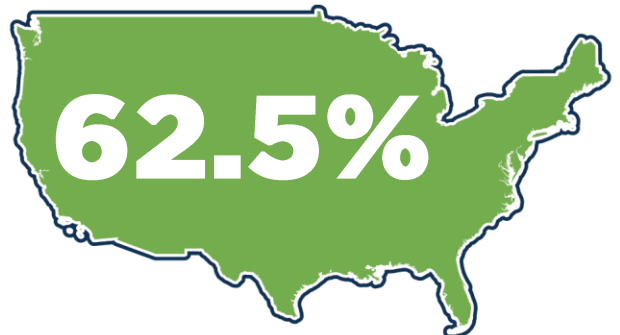

# 3.6%

National Unemployment Rate

## LABOR FORCE PARTICIPATION RATE\*

16+: **62.4%**

25-44: **81.3%**

25-54: **81.0%**

National Labor Force

Open Job Postings