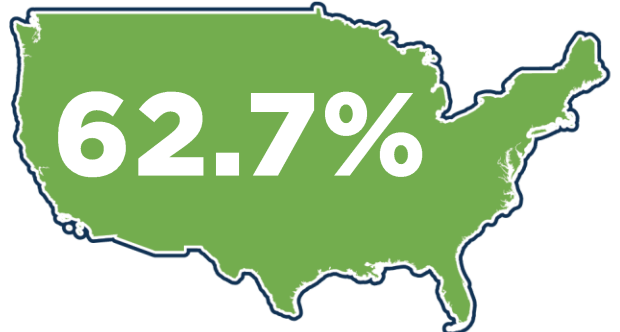

# 3.8%

National Unemployment Rate

## LABOR FORCE PARTICIPATION RATE\*

16+: **62.5%**

25-44: **84.9%**

25-54: **84.6%**

National Labor Force

Open Job Postings