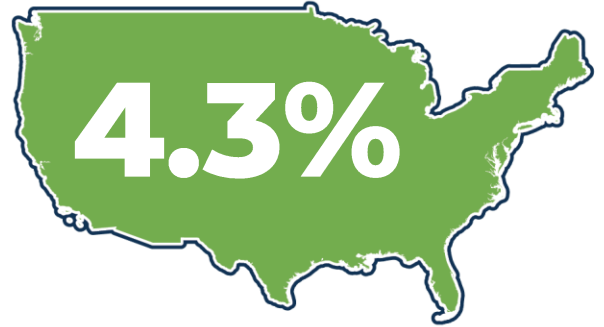

March Indiana Employment

Released May 6, 2026

Unemployment Rate

*seasonally adjusted

Unemployment Rate

3.3%

February 2026 Indiana

3.3%

National Unemployment Rate

LABOR FORCE PARTICIPATION RATE*

16+: **63.3%**

25-44: **83.9%**

25-54: **83.5%**

National Labor Force

Open Job Postings

98,050