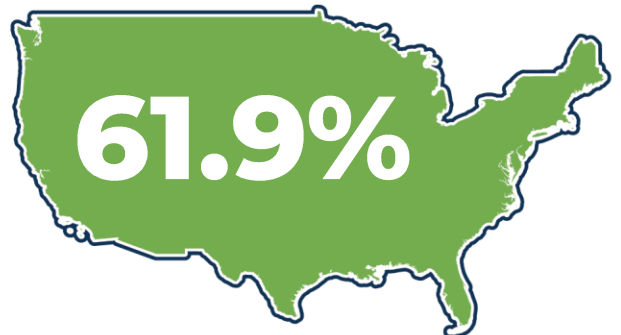

National Unemployment Rate

LABOR FORCE PARTICIPATION RATE*

16+: **63.3%**

25-44: **83.9%**

25-54: **83.5%**

National Labor Force

Open Job Postings

98,050

Jobs

As of March 29, 2026

Weekly UI Continued Claims

20,972

Filed Week Ending April 4, 2026

Source: Local Area Unemployment Statistics, Bureau of Labor Statistics; Indiana Career Connect

* The percentage of Hoosiers 16 and older who are either working or actively looking for work. Those not in the labor force include primarily, students, retirees and other non-working populations, such as individuals unable to work due to a disability or illness, or adults responsible for their family's childcare needs.