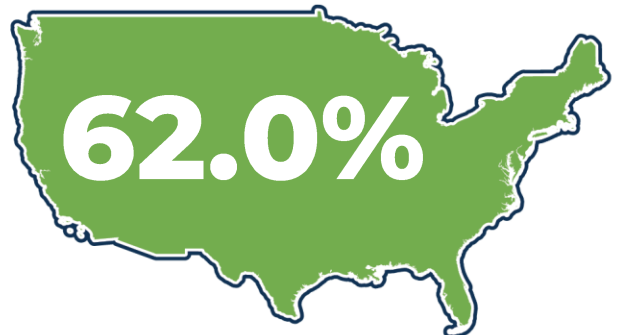

# 3.4%

National Unemployment Rate

## LABOR FORCE PARTICIPATION RATE\*

16+: **63.4%**

25-44: **84.3%**

25-54: **83.9%**

National Labor Force

Open Job Postings