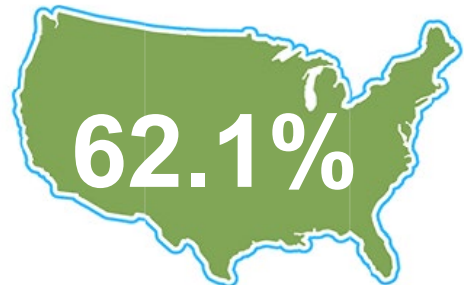

Released Dec. 16, 2022

UNEMPLOYMENT RATE **seasonally adjusted*

October 2022
Indiana was

3.0%

National
Unemployment
Rate is

LABOR FORCE PARTICIPATION RATE

Labor Force
Participation Rate

63.2%

National Labor Force Rate

136,243

Open Job Postings

**As of Dec. 1, 2022*

17,109

People Receiving
Unemployment Benefits

unique unemployment claims paid