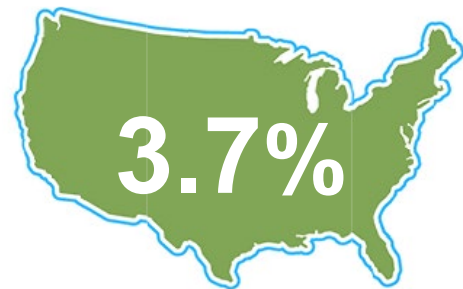

Released Dec. 16, 2022

UNEMPLOYMENT RATE **seasonally adjusted*

October 2022
Indiana was

3.0%

National
Unemployment
Rate is

LABOR FORCE PARTICIPATION RATE

Labor Force
Participation Rate

63.2%

National Labor Force Rate

136,243

Open Job Postings

**As of Dec. 1, 2022*

17,109

People Receiving
Unemployment Benefits

unique unemployment claims paid