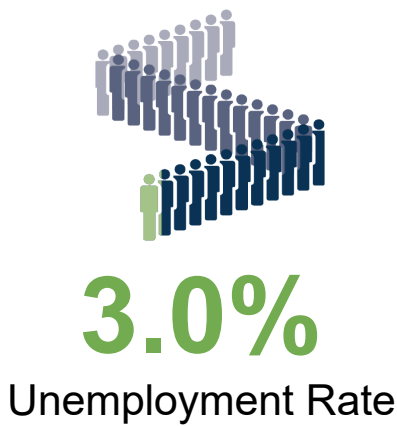

Released Dec. 16, 2022

UNEMPLOYMENT RATE **seasonally adjusted*

October 2022
Indiana was

3.0%

National
Unemployment
Rate is

LABOR FORCE PARTICIPATION RATE

Labor Force
Participation Rate

63.2%

National Labor Force Rate

136,243

Open Job Postings

**As of Dec. 1, 2022*

17,109

People Receiving
Unemployment Benefits

unique unemployment claims paid