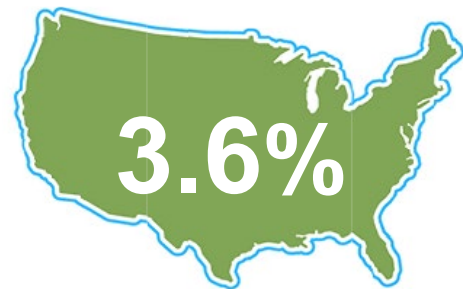

Released March 24, 2023

UNEMPLOYMENT RATE **seasonally adjusted*

January 2023
Indiana was

3.1%

National
Unemployment
Rate is

LABOR FORCE PARTICIPATION RATE

Labor Force
Participation Rate

63.4%

National Labor Force Rate

135,336

Open Job Postings

*As of March 16, 2023

19,485

Regular UI Claims

Reference week (12th of the month) Input to
LAUS Unemployment Rate Model