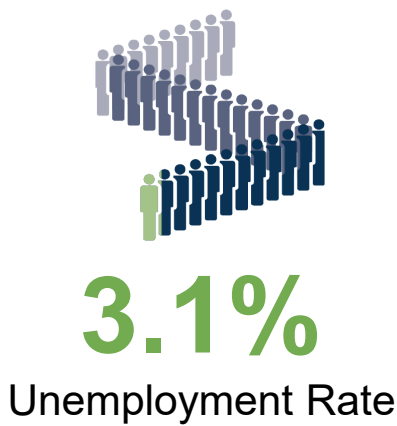

Released March 24, 2023

UNEMPLOYMENT RATE **seasonally adjusted*

January 2023
Indiana was

3.1%

National
Unemployment
Rate is

LABOR FORCE PARTICIPATION RATE

Labor Force
Participation Rate

63.4%

National Labor Force Rate

135,336

Open Job Postings

*As of March 16, 2023

19,485

Regular UI Claims

Reference week (12th of the month) Input to
LAUS Unemployment Rate Model