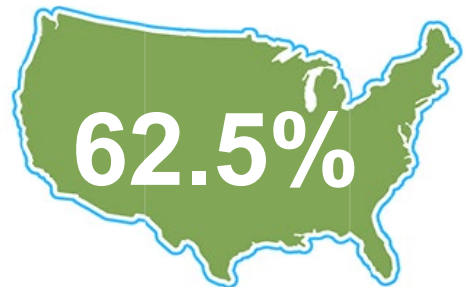

Released March 24, 2023

UNEMPLOYMENT RATE **seasonally adjusted*

January 2023
Indiana was

3.1%

National
Unemployment
Rate is

LABOR FORCE PARTICIPATION RATE

Labor Force
Participation Rate

63.4%

National Labor Force Rate

135,336

Open Job Postings

*As of March 16, 2023

19,485

Regular UI Claims

Reference week (12th of the month) Input to
LAUS Unemployment Rate Model