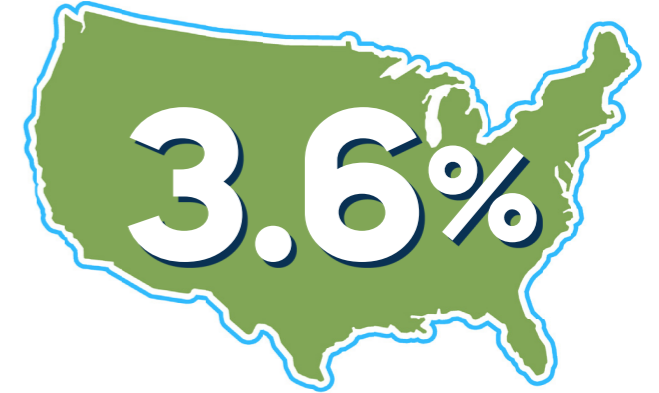

Released June 17, 2022

UNEMPLOYMENT RATE

**seasonally adjusted*

2.2%

Unemployment rate

Record low since
program began in 1976

April 2022 Indiana

2.2%

National unemployment
rate is

LABOR FORCE PARTICIPATION RATE

Labor force participation rate

62.9%

National
labor force
participation
rate

Open job postings

159,763 JOBS

People receiving
unemployment benefits