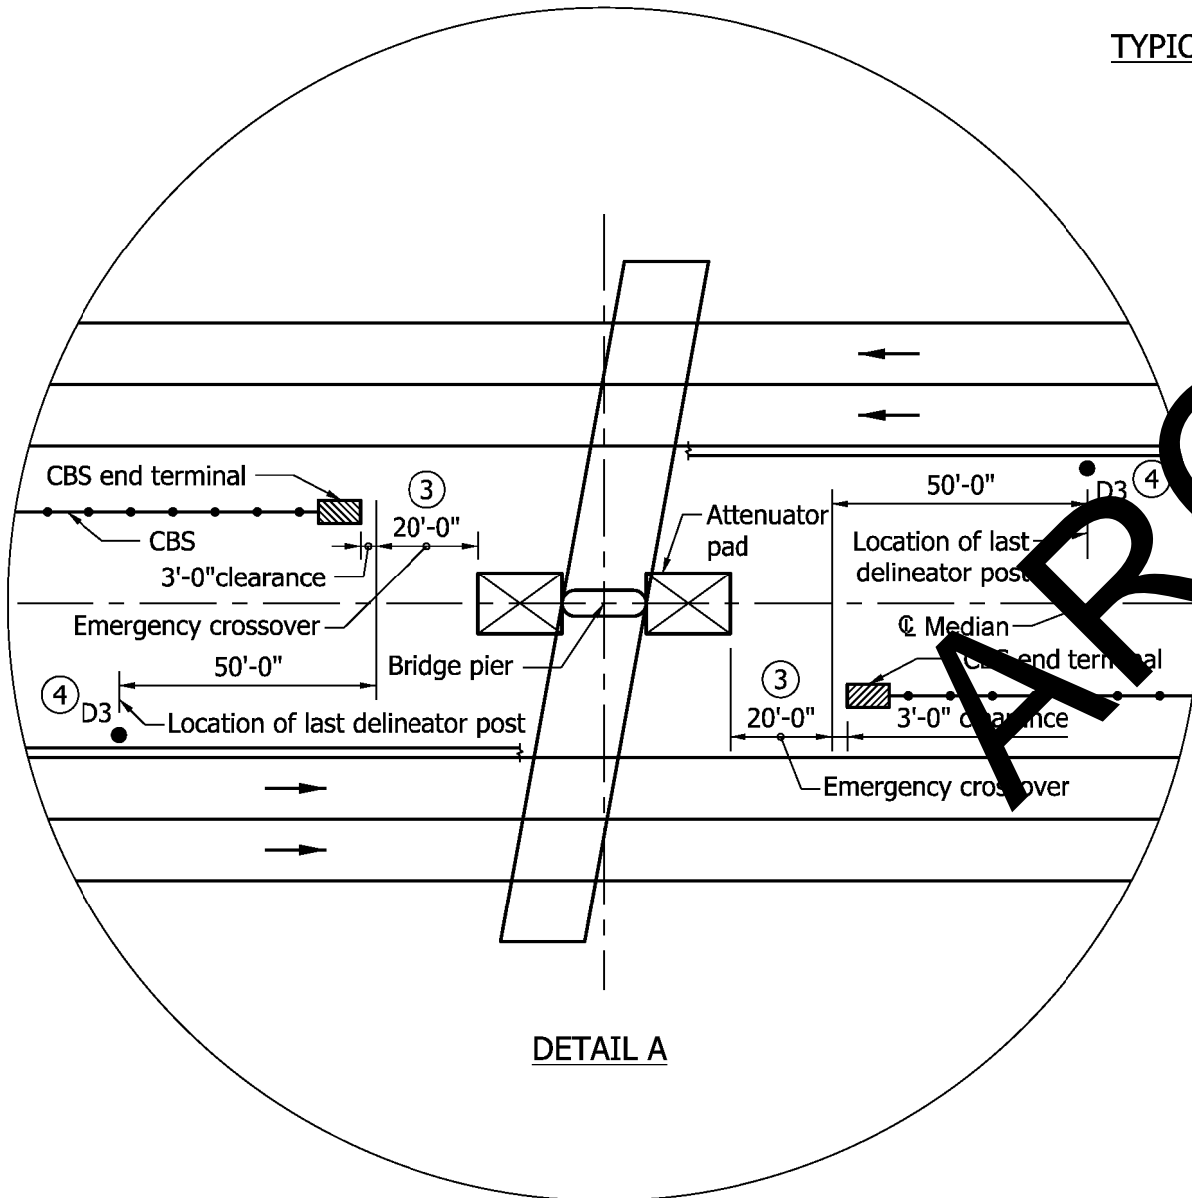

TYPICAL DETAIL FOR DELINEATOR POSTS AT EMERGENCY CROSSOVER

Notes:

- 1. CBS: Cable Barrier System.
- 2. For location of CBS, See sheet 1 of 9.
- ③ Location of emergency crossover when specified on plans.
- ④ Delineator post D3 with reflectors blue at top, white in the middle and blue at bottom.