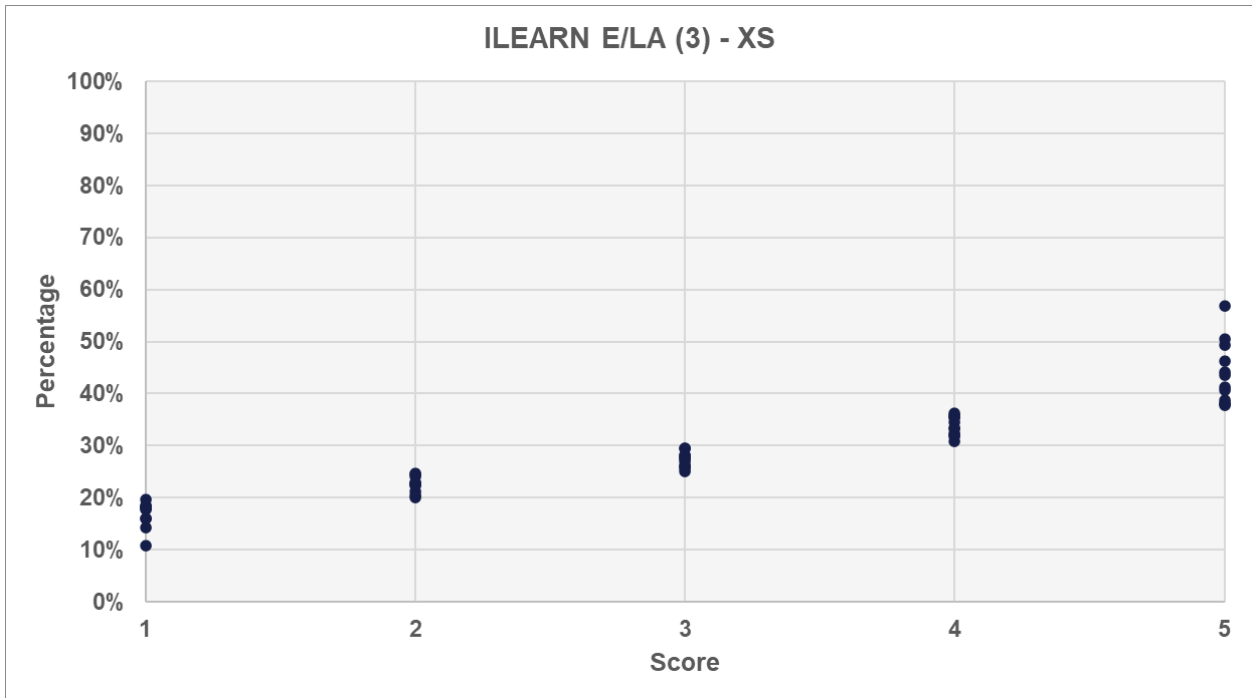

INDIANA
DEPARTMENT *of*
EDUCATION

Office of Special Education
Results Driven Accountability
Local Educational Agency (LEA)
Level Data
Fewer than 1,000 Students

2021 Graduation Rate

Grades 4-8 English/Language Arts (E/LA) ILEARN

Grades 4-8 Math ILEARN

Grades 4-8 E/LA ILEARN Growth

Grades 4-8 Math ILEARN Growth

Educational Environment

Grade 3 IREAD-3