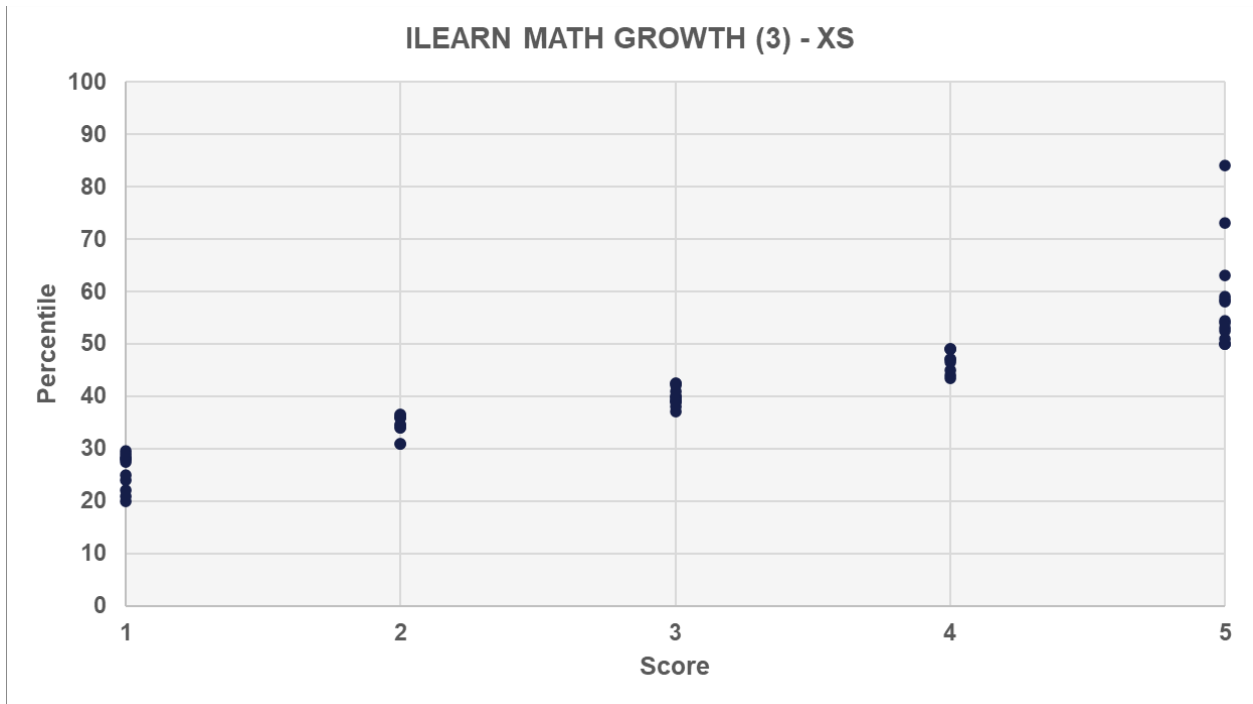

Grades 4-8 Math ILEARN Growth