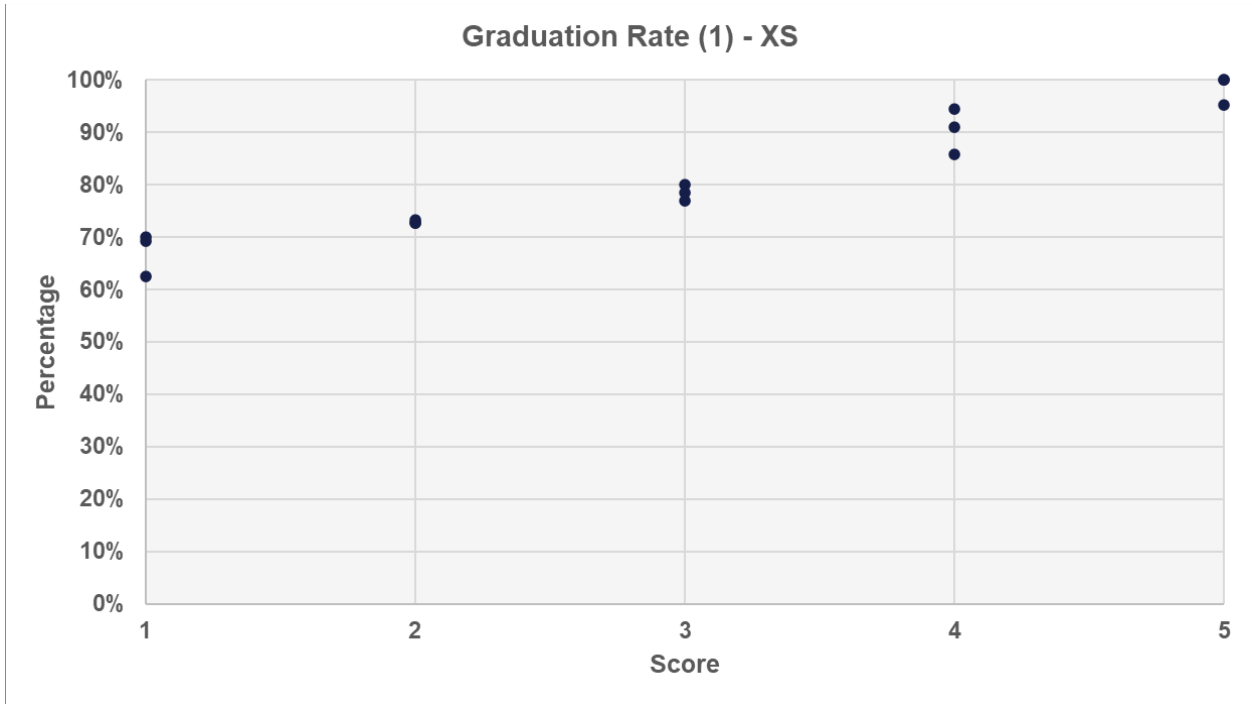

INDIANA
DEPARTMENT *of*
EDUCATION

Office of Special Education
Results Driven Accountability
Local Educational Agency (LEA)
Level Data
Fewer than 1,000 Students

2021 Graduation Rate

Grades 4-8 English/Language Arts (E/LA) ILEARN