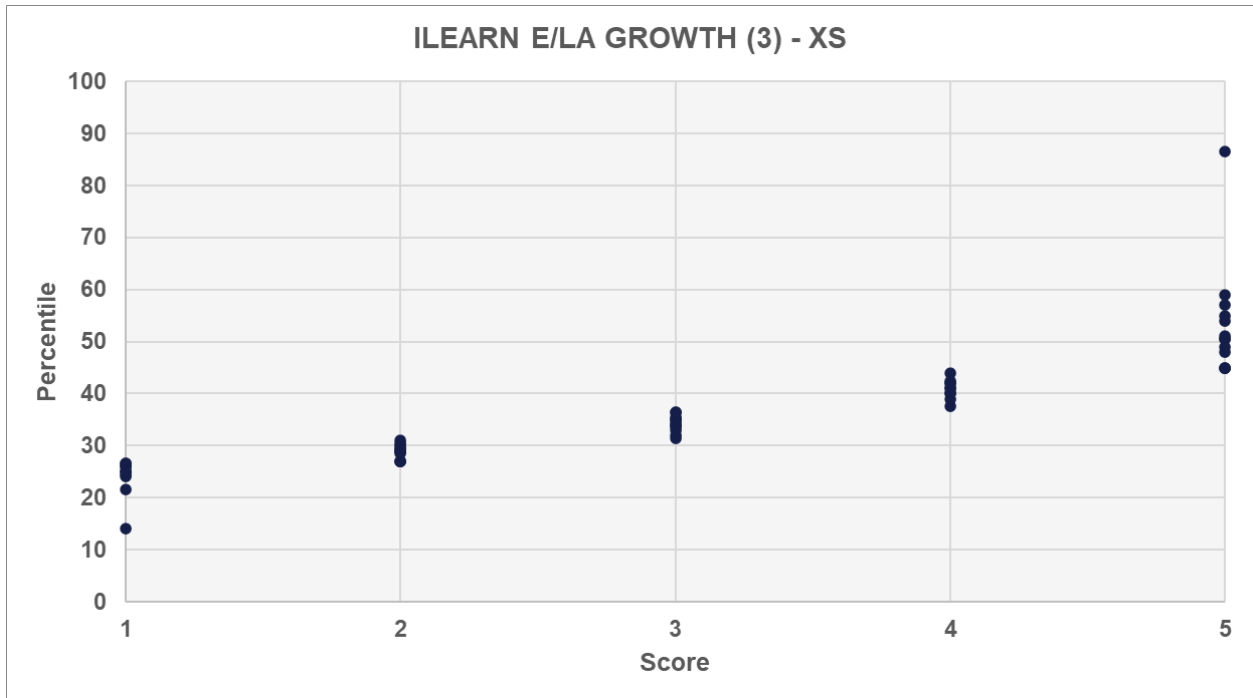

INDIANA
DEPARTMENT *of*
EDUCATION

Office of Special Education
Results Driven Accountability
Local Educational Agency (LEA)
Level Data
Fewer than 1,000 Students

2021 Graduation Rate

Grades 4-8 English/Language Arts (E/LA) ILEARN

Grades 4-8 Math ILEARN

Grades 4-8 E/LA ILEARN Growth

Grades 4-8 Math ILEARN Growth

Educational Environment

Grade 3 IREAD-3